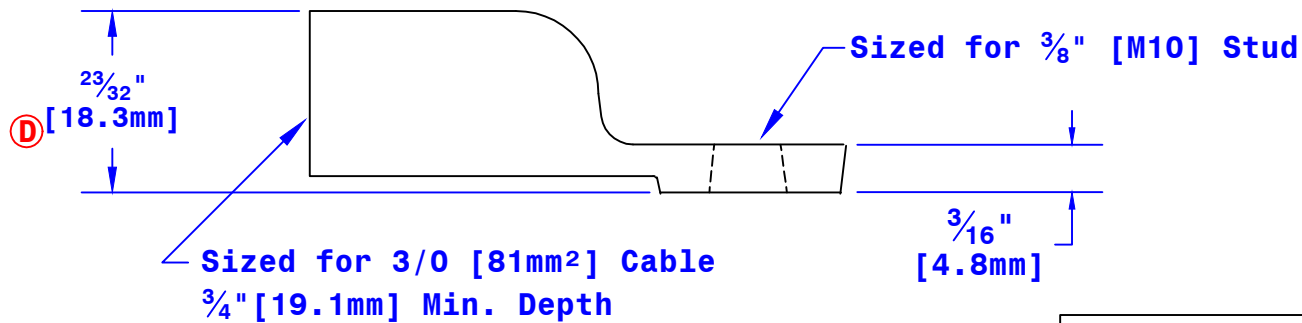

Quick Cable Reserves The Right to Alter Product Types, Their Technical Data, Dimensions, Style And Accessories Without Prior Notification.

Property of QUICKCABLE [®] 3700 Quick Drive Franksville, WI 53126 U.S.A. www.quickcable.com		TITLE Die Cast Lug 3/0 for 3/8" Stud [81mm ²] [M10]
		PART # 4830F
Confidential and Proprietary Information		
Material & Treatment High Conductivity Copper Alloy Tin Plated	Drawing # 4830F-Info	REV D
Sheet 1 of 1		

Rev	Date	ECN#	By	Description	Drawn By	Date	Checked By	Scale
D	5-14-14	3032	BS	Updated mold, see ecn	Paul	04-15-03	Mike E	None
C	01-24-12	2459	JMH	Redrawn; printing info updated				
					Tolerances, unless otherwise noted			
					Dimensions are reference only			