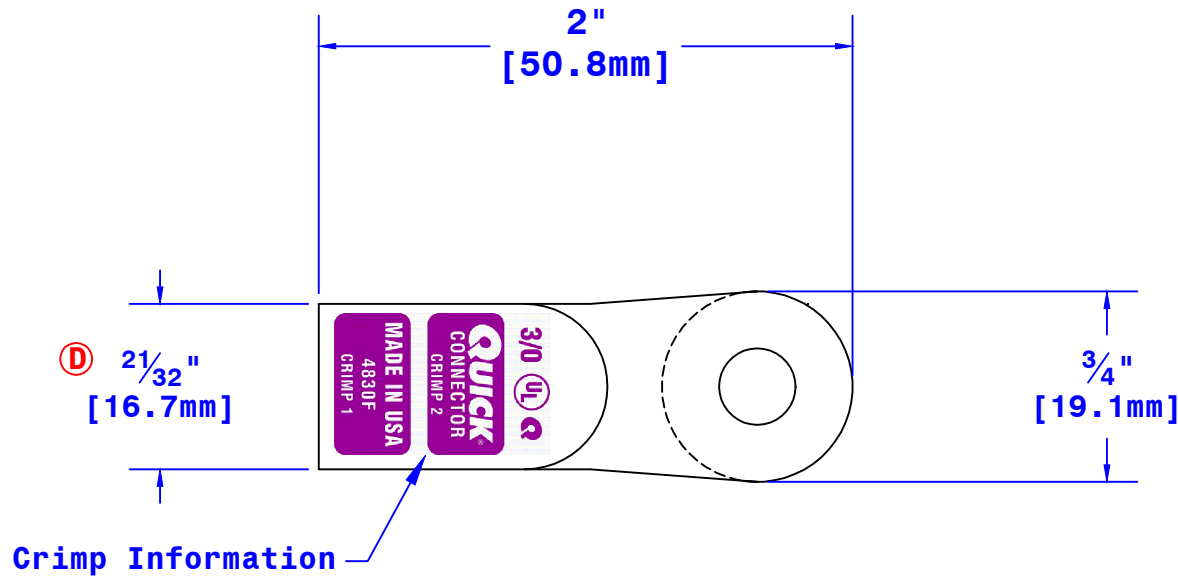

Quick Cable Reserves The Right to Alter Product Types, Their Technical Data, Dimensions, Style And Accessories Without Prior Notification.

Property of QUICKCABLE [®] 3700 Quick Drive Franksville, WI 53126 U.S.A. www.quickcable.com		TITLE Die Cast Lug 3/0 for 3/8" Stud [81mm ²] [M10]
		PART # 4830F
Confidential and Proprietary Information		
Material & Treatment High Conductivity Copper Alloy Tin Plated	Drawing # 4830F-Info	REV D
Sheet 1 of 1		

Rev	Date	ECN#	By	Description	Drawn By	Date	Checked By	Scale
D	5-14-14	3032	BS	Updated mold, see ecn	Paul	04-15-03	Mike E	None
C	01-24-12	2459	JMH	Redrawn; printing info updated				
					Tolerances, unless otherwise noted			
					Dimensions are reference only			