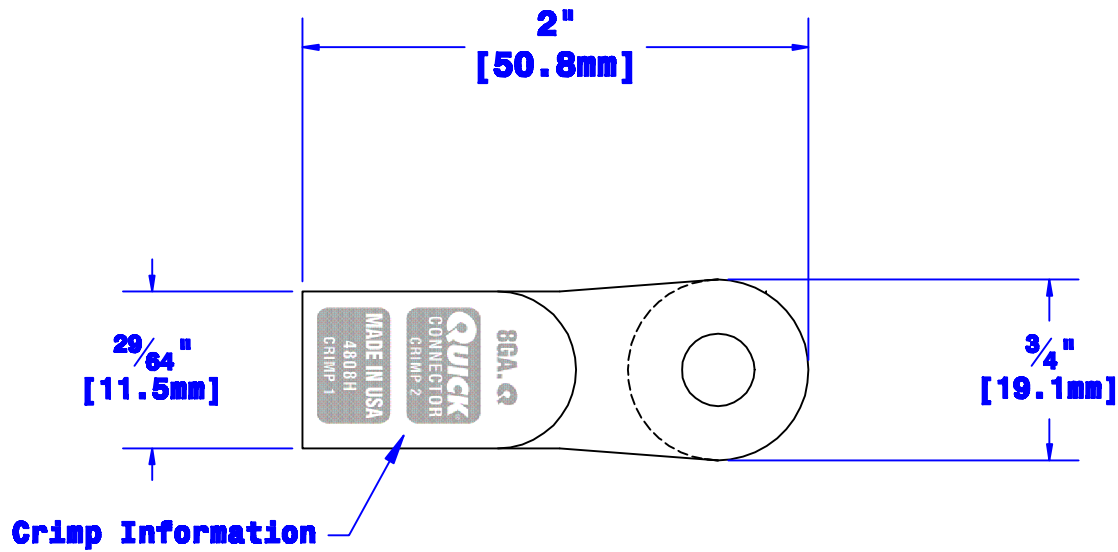

Quick Cable Reserves The Right to Alter Product Types, Their Technical Data, Dimensions, Style And Accessories Without Prior Notification.

<b>Property of</b> <b>QUICKCABLE®</b> 3700 Quick Drive Franksville, WI 53126 U.S.A. www.quickcable.com	<b>TITLE</b> Die Cast Lug 8 Ga. for 1/2" Stud [8mm <sup>2</sup> ] [M12]
	<b>PART #</b> 4808H

**Confidential and Proprietary Information**

<b>Material &amp; Treatment</b> High Conductivity Copper Alloy Tin Plated	<b>Drawing #</b> 4808H-Info Sheet 1 of 1	<b>REV</b> <b>B</b>
--	--	------------------------