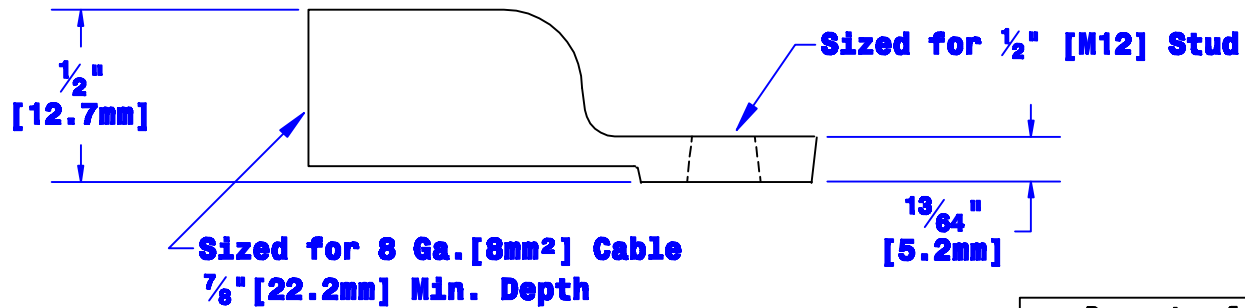

Quick Cable Reserves The Right to Alter Product Types, Their Technical Data, Dimensions, Style And Accessories Without Prior Notification.

<b>Property of</b> <b>QUICKCABLE®</b> 3700 Quick Drive Franksville, WI 53126 U.S.A. www.quickcable.com	<b>TITLE</b> Die Cast Lug 8 Ga. for 1/2" Stud [8mm <sup>2</sup> ] [M12]
	<b>PART #</b> 4808H