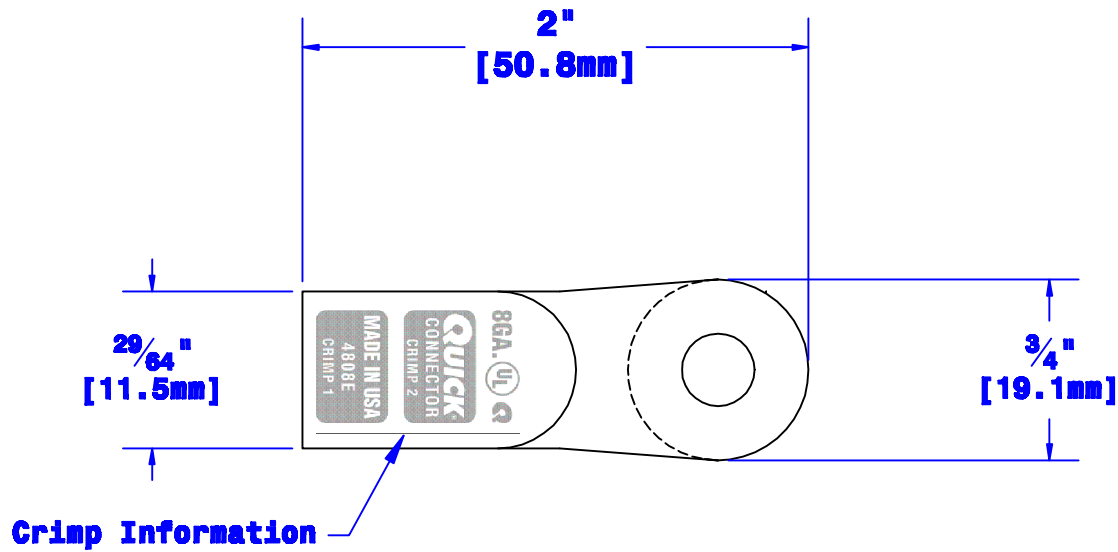

Quick Cable Reserves The Right to Alter Product Types, Their Technical Data, Dimensions, Style And Accessories Without Prior Notification.

Property of QUICKCABLE 3700 Quick Drive Franksville, WI 53126 U.S.A. www.quickcable.com	TITLE Die Cast Lug 8 Ga. for 5/16" Stud [8mm ²] [M8]
	PART # 4808E

Confidential and Proprietary Information

					Drawn By MEF	Date 12-09-02	Checked By Mike E None	Scale None	Material & Treatment High Conductivity Copper Alloy Tin Plated	Drawing # 4808E-Info	REV B
B	01-24-12	2450	JMH	Redrawn; printing info updated	Tolerances, unless otherwise noted Dimensions are reference only					Sheet 1 of 1	
Rev	Date	ECN#	By	Description							