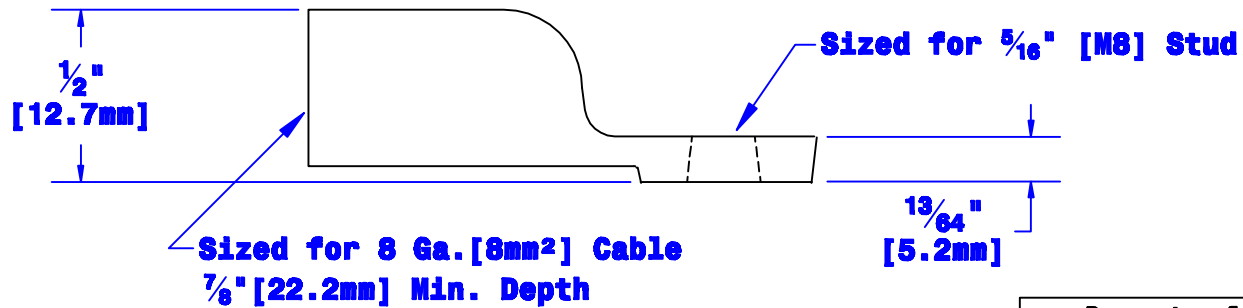

Quick Cable Reserves The Right to Alter Product Types, Their Technical Data, Dimensions, Style And Accessories Without Prior Notification.

Property of QUICKCABLE 3700 Quick Drive Franksville, WI 53126 U.S.A. www.quickcable.com	TITLE Die Cast Lug 8 Ga. for 5/16" Stud [8mm ²] [M8]
	PART # 4808E

Confidential and Proprietary Information

					Drawn By MEF	Date 12-09-02	Checked By Mike E None	Scale None	Material & Treatment High Conductivity Copper Alloy Tin Plated	Drawing # 4808E-Info	REV B
B	01-24-12	2450	JMH	Redrawn; printing info updated	Tolerances, unless otherwise noted Dimensions are reference only					Sheet 1 of 1	
Rev	Date	ECN#	By	Description							