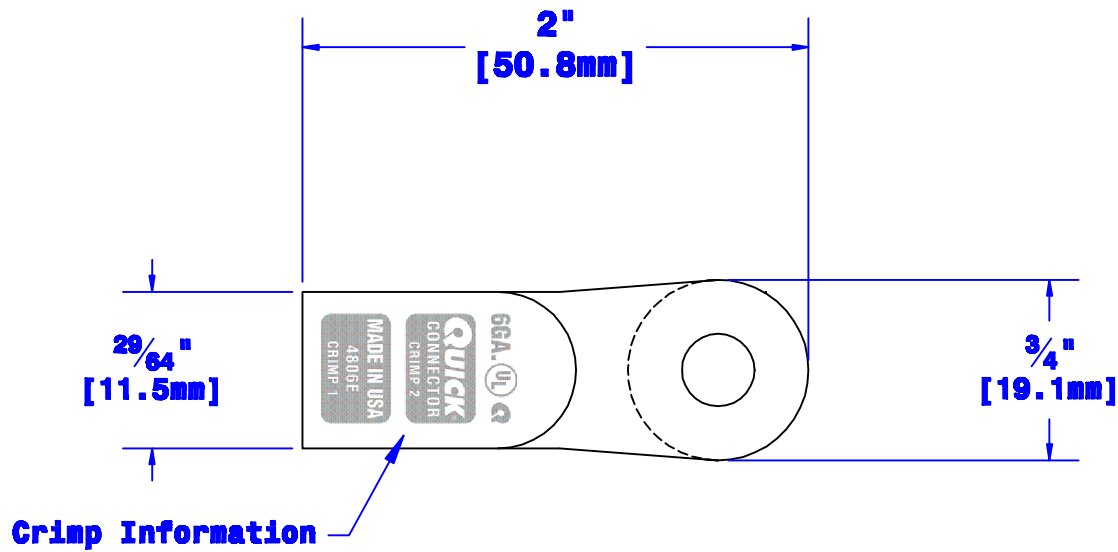

Quick Cable Reserves The Right to Alter Product Types, Their Technical Data, Dimensions, Style And Accessories Without Prior Notification.

<b>Property of</b> <b>QUICKCABLE®</b> 3700 Quick Drive Franksville, WI 53126 U.S.A. www.quickcable.com	<b>TITLE</b> Die Cast Lug 6 Ga. for 5/16" Stud [13mm <sup>2</sup> ] [M8]
	<b>PART #</b> 4806E

**Confidential and Proprietary Information**

					Drawn By <b>MEF</b>	Date <b>12-09-02</b>	Checked By <b>Mike E None</b>	Scale <b>None</b>	<b>Material &amp; Treatment</b> High Conductivity Copper Alloy Tin Plated	<b>Drawing #</b> <b>4806E-Info</b>	<b>REV</b> <b>B</b>
<b>B</b>	<b>01-24-12</b>	<b>2450</b>	<b>JMH</b>	Redrawn; printing info updated	Tolerances, unless otherwise noted <b>Dimensions are reference only</b>					Sheet <b>1</b> of <b>1</b>	
<b>Rev</b>	<b>Date</b>	<b>ECH#</b>	<b>By</b>	<b>Description</b>							