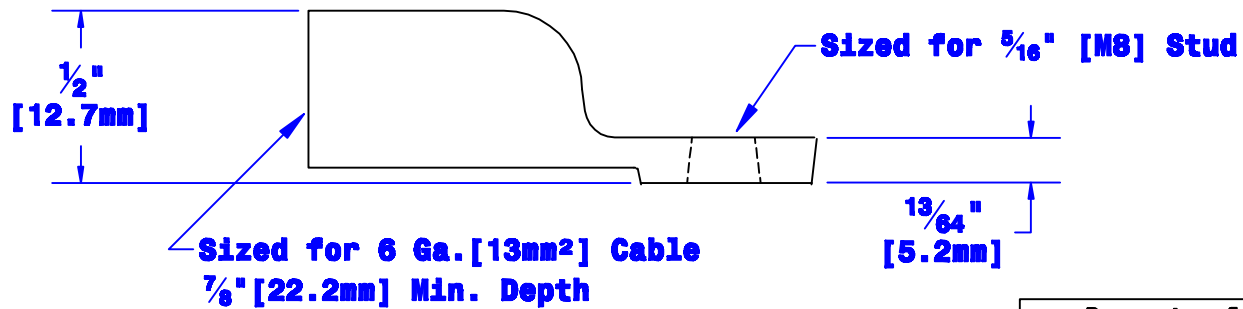

Quick Cable Reserves The Right to Alter Product Types, Their Technical Data, Dimensions, Style And Accessories Without Prior Notification.

<b>Property of</b> <b>QUICKCABLE®</b> 3700 Quick Drive Franksville, WI 53126 U.S.A. www.quickcable.com	<b>TITLE</b> Die Cast Lug 6 Ga. for 5/16" Stud [13mm <sup>2</sup> ] [M8]
	<b>PART #</b> 4806E

**Confidential and Proprietary Information**

					Drawn By <b>MEF</b>	Date <b>12-09-02</b>	Checked By <b>Mike E None</b>	Scale <b>None</b>	<b>Material &amp; Treatment</b> High Conductivity Copper Alloy Tin Plated	<b>Drawing #</b> <b>4806E-Info</b>	<b>REV</b> <b>B</b>
<b>B</b>	<b>01-24-12</b>	<b>2450</b>	<b>JMH</b>	Redrawn; printing info updated	Tolerances, unless otherwise noted <b>Dimensions are reference only</b>					Sheet <b>1</b> of <b>1</b>	
<b>Rev</b>	<b>Date</b>	<b>ECH#</b>	<b>By</b>	<b>Description</b>							