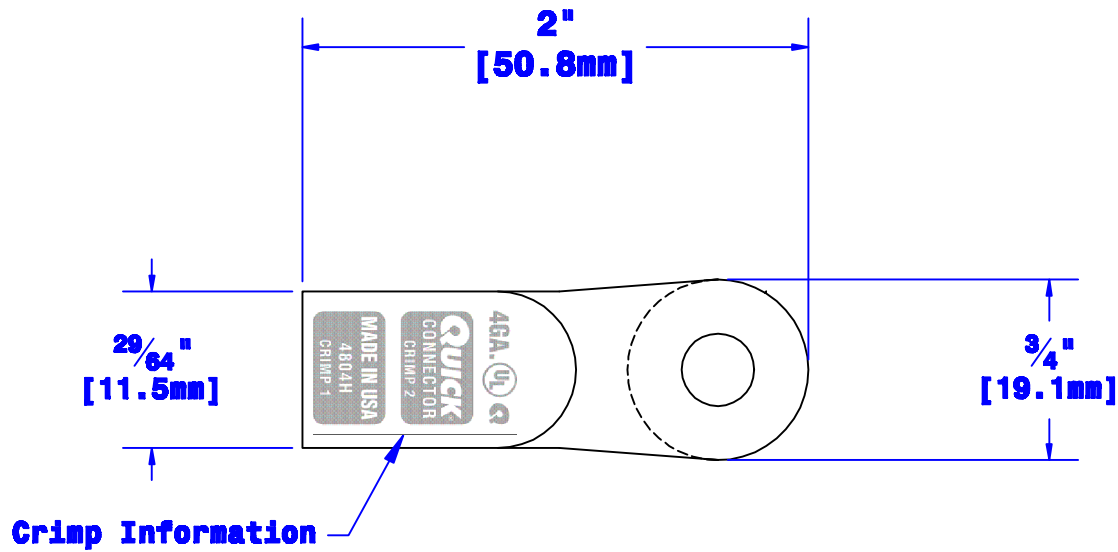

Quick Cable Reserves The Right to Alter Product Types, Their Technical Data, Dimensions, Style And Accessories Without Prior Notification.

Property of QUICKCABLE 3700 Quick Drive Franksville, WI 53126 U.S.A. www.quickcable.com	TITLE Die Cast Lug 4 Ga. for 1/2" Stud [19mm ²] [M12]
	PART # 4804H

Material & Treatment High Conductivity Copper Alloy Tin Plated	Drawing # 4804H-Info Sheet 1 of 1	REV B
--	---	------------------------