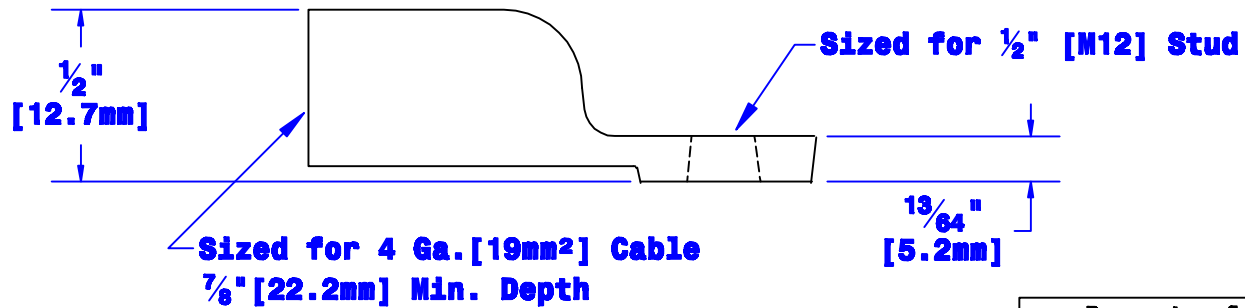

Quick Cable Reserves The Right to Alter Product Types, Their Technical Data, Dimensions, Style And Accessories Without Prior Notification.

Property of QUICKCABLE 3700 Quick Drive Franksville, WI 53126 U.S.A. www.quickcable.com	TITLE Die Cast Lug 4 Ga. for 1/2" Stud [19mm ²] [M12]
	PART # 4804H

Material & Treatment High Conductivity Copper Alloy Tin Plated	Drawing # 4804H-Info Sheet 1 of 1	REV B
--	---	------------------------