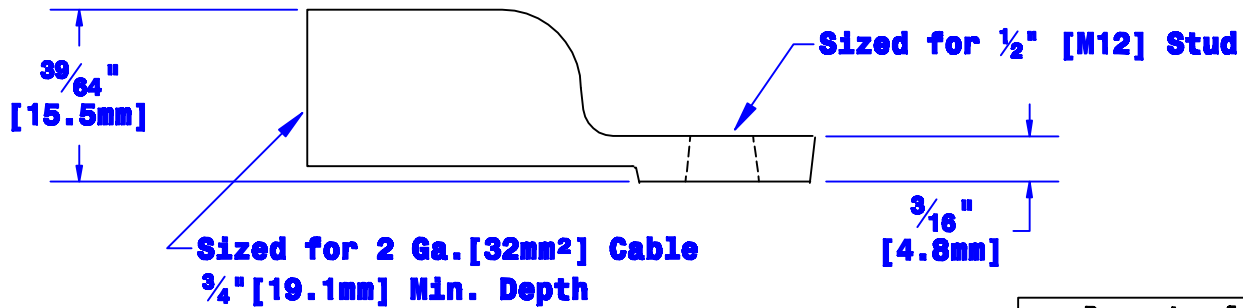

Quick Cable Reserves The Right to Alter Product Types, Their Technical Data, Dimensions, Style And Accessories Without Prior Notification.

Property of QUICKCABLE® 3700 Quick Drive Franksville, WI 53128 U.S.A. www.quickcable.com	TITLE Die Cast Lug 2 Ga. for 1/2" Stud [32mm ²] [M12]
	PART # 4802H

Material & Treatment High Conductivity Copper Alloy Tin Plated	Drawing # 4802H-Info	REV B
Sheet 1 of 1		