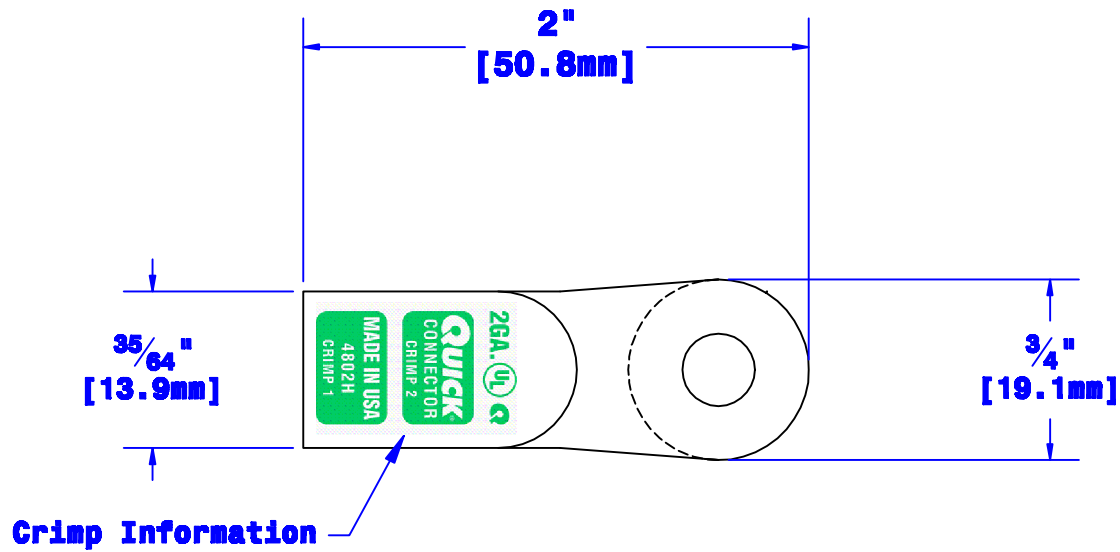

Quick Cable Reserves The Right to Alter Product Types, Their Technical Data, Dimensions, Style And Accessories Without Prior Notification.

Property of QUICKCABLE® 3700 Quick Drive Franksville, WI 53128 U.S.A. www.quickcable.com	TITLE Die Cast Lug 2 Ga. for 1/2" Stud [32mm ²] [M12]
	PART # 4802H

Material & Treatment High Conductivity Copper Alloy Tin Plated	Drawing # 4802H-Info	REV B
Sheet 1 of 1		