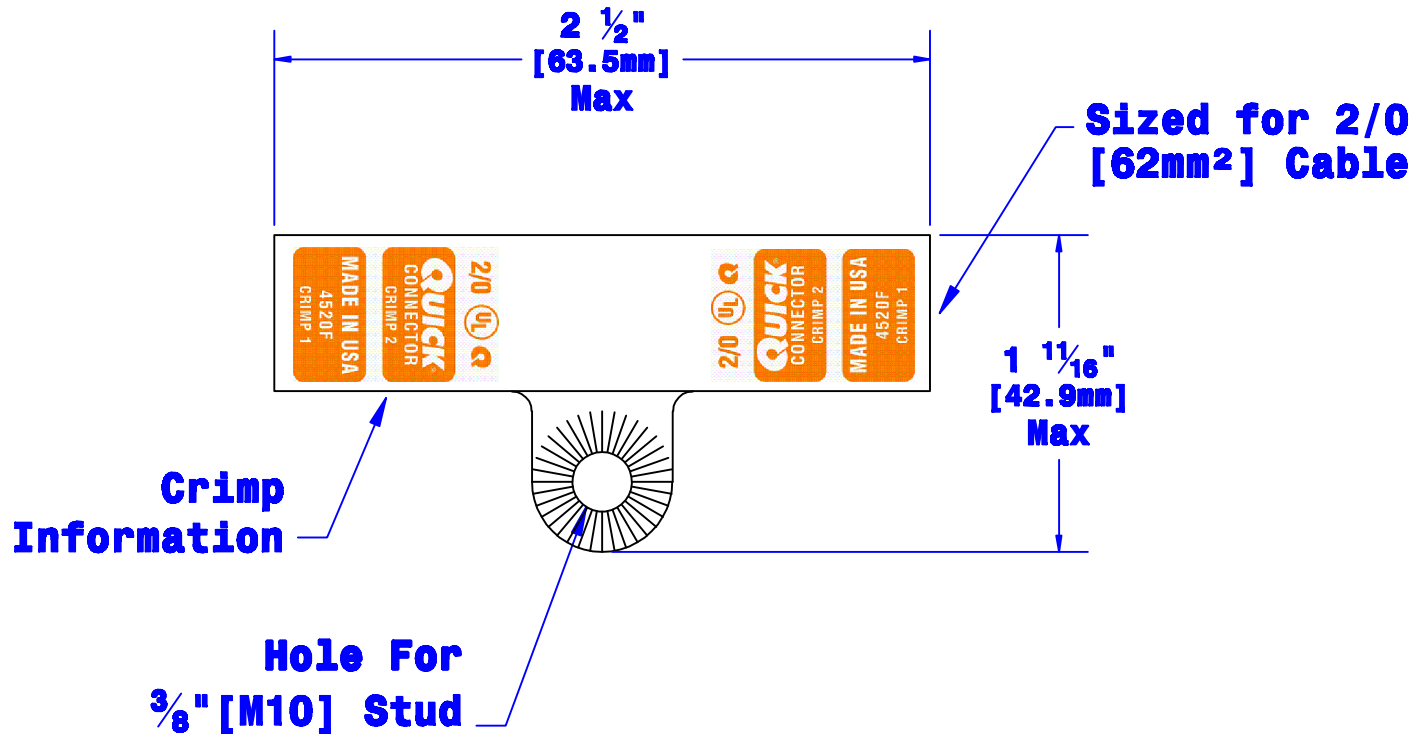

Quick Cable Reserves The Right to Alter Product Types, Their Technical Data, Dimensions, Style And Accessories Without Prior Notification.

Property of		TITLE	
QUICKCABLE®		2/0 [62mm²] Stud Flag	
3700 Quick Drive Franksville, WI 53126 U.S.A. www.quickcable.com		PART # 4520F	
Confidential and Proprietary Information			
Material & Treatment		Drawing #	REV
High Conductivity Copper Alloy Tin Plated		4520F-Info	A
		Sheet 1	of 1

				Drawn By	Date	Checked By	Scale
				Jim H	12-29-04	Mike E	None
A	01-20-12	2450	JMH	Redrawn; printing info updated			
Rev	Date	ECN#	By	Description			
				Tolerances, unless otherwise noted			
				Dimensions are reference only			