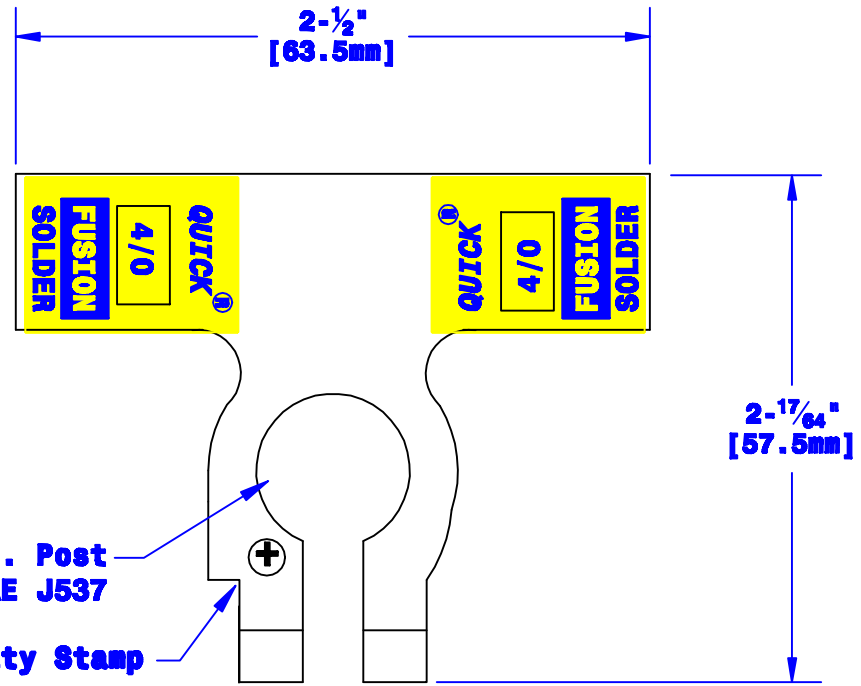

Quick Cable Reserves The Right to Alter Product Types, Their Technical Data, Dimensions, Style And Accessories Without Prior Notification.

Sized For Pos. Post Per SAE J537
Polarity Stamp

Property of QUICKCABLE® 3700 Quick Drive Franksville, WI 53126 U.S.A. www.quickcable.com	TITLE Die Cast Flag, Fusion 4/0 [103mm²] Pos.
	PART # 436340P

Confidential and Proprietary Information

					Drawn By Jim H	Date 08-08-07	Checked By Mike E	Scale None
B	08-07-12	2459	JMM	Redrawn; printing info updated	Tolerances, unless otherwise noted Dimensions are reference only			
Rev	Date	ECH#	By	Description				

Material & Treatment High Conductivity Copper Alloy Tin Plated	Drawing # 436340P-Info	REV B
Sheet 1 of 1		