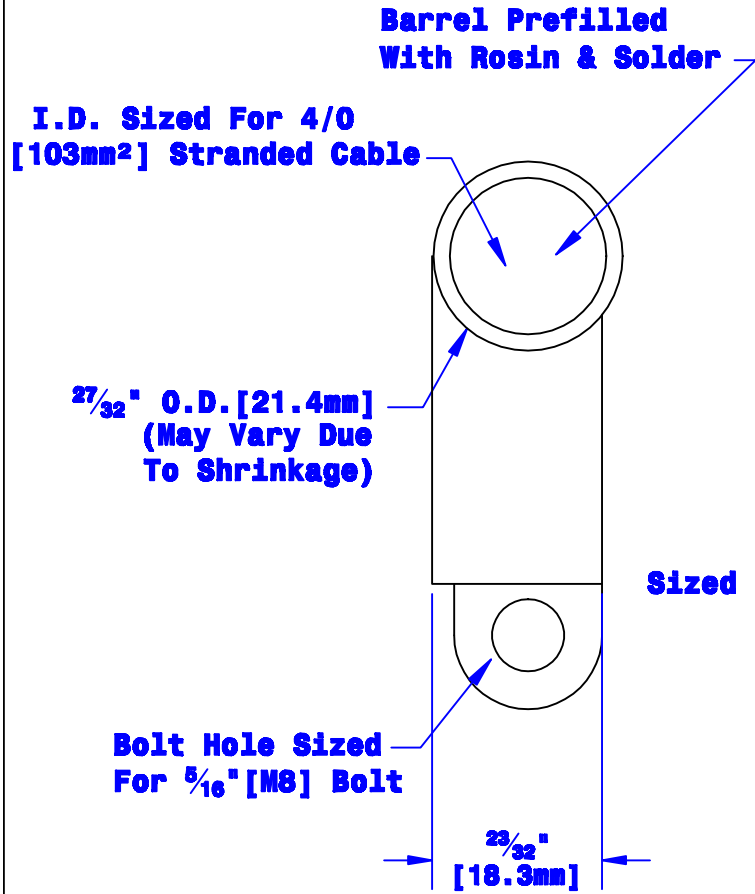

Quick Cable Reserves The Right to Alter Product Types, Their Technical Data, Dimensions, Style And Accessories Without Prior Notification.

Sized For Pos. Post Per SAE J537
Polarity Stamp

Property of QUICKCABLE® 3700 Quick Drive Franksville, WI 53126 U.S.A. www.quickcable.com	TITLE Die Cast Flag, Fusion 4/0 [103mm²] Pos.
	PART # 436340P

Confidential and Proprietary Information

					Drawn By Jim H	Date 08-08-07	Checked By Mike E	Scale None
B	08-07-12	2459	JMM	Redrawn; printing info updated	Tolerances, unless otherwise noted Dimensions are reference only			
Rev	Date	ECH#	By	Description				

Material & Treatment High Conductivity Copper Alloy Tin Plated	Drawing # 436340P-Info	REV B
Sheet 1 of 1		