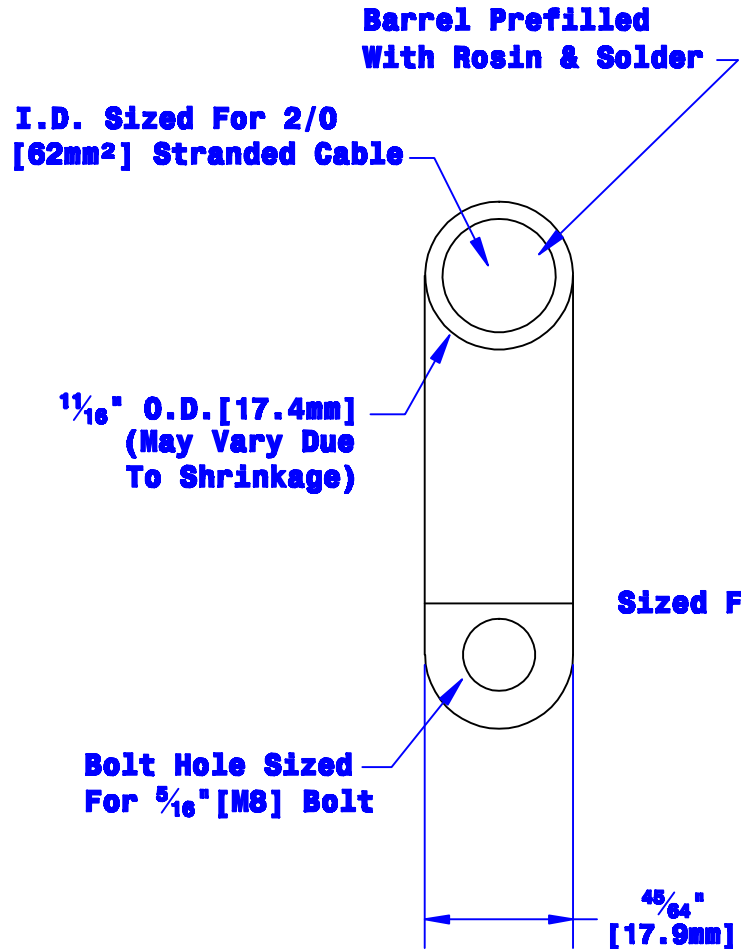

Quick Cable Reserves The Right to Alter Product Types, Their Technical Data, Dimensions, Style And Accessories Without Prior Notification.

Property of QUICKCABLE 3700 Quick Drive Franksville, WI 53126 U.S.A. www.quickcable.com	TITLE Die Cast Flag, Fusion 2/0 [62mm²] Pos. PART # 436320P
---	--

Confidential and Proprietary Information

Material & Treatment High Conductivity Copper Alloy Tin Plated	Drawing # 436320P-Info	REV A
Sheet 1 of 1		

Drawn By Jim H	Date 08-08-07	Checked By Mike E	Scale None
Tolerances, unless otherwise noted Dimensions are reference only			
Rev A	Date 08-08-12	ECH# 2459	By JMH
Description Redrawn; printing info updated			