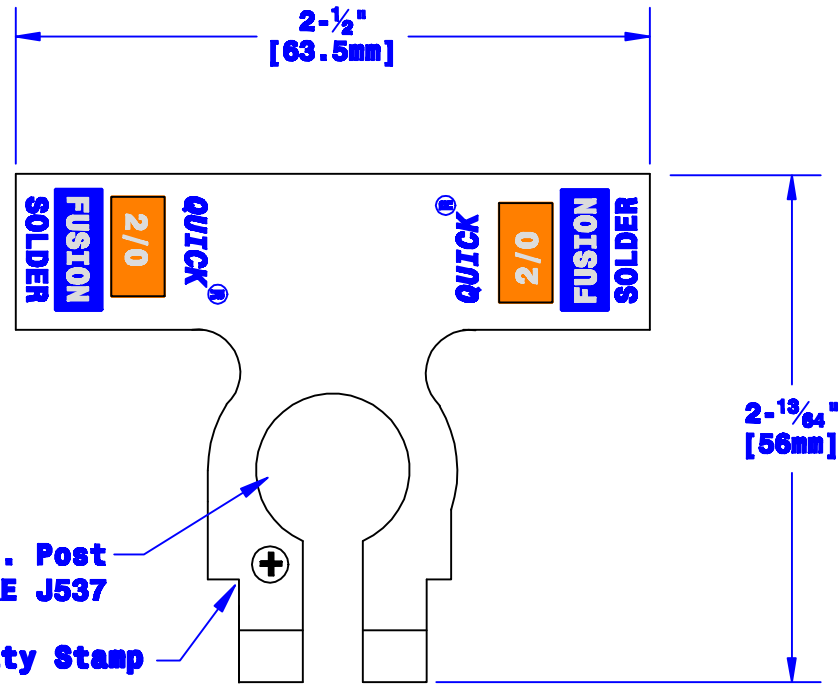

Quick Cable Reserves The Right to Alter Product Types, Their Technical Data, Dimensions, Style And Accessories Without Prior Notification.

Property of QUICKCABLE 3700 Quick Drive Franksville, WI 53126 U.S.A. www.quickcable.com	TITLE Die Cast Flag, Fusion 2/0 [62mm²] Pos. PART # 436320P
---	--

Confidential and Proprietary Information

Material & Treatment High Conductivity Copper Alloy Tin Plated	Drawing # 436320P-Info	REV A
Sheet 1 of 1		

Drawn By Jim H	Date 08-08-07	Checked By Mike E	Scale None
Tolerances, unless otherwise noted Dimensions are reference only			
Rev A	Date 08-08-12	ECH# 2459	By JMH
Description Redrawn; printing info updated			