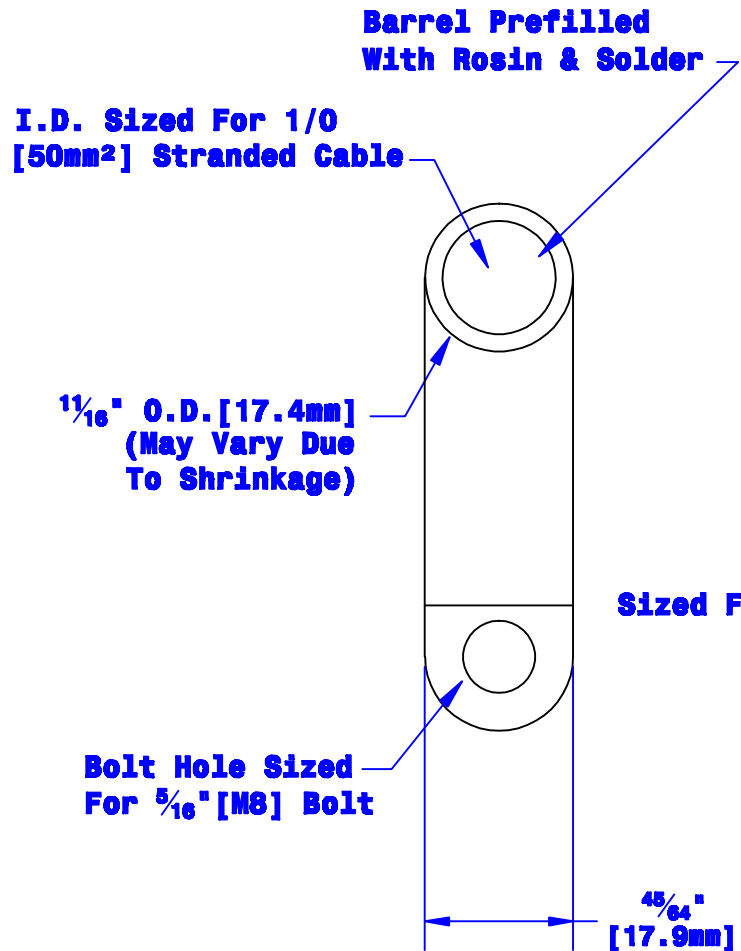

Quick Cable Reserves The Right to Alter Product Types, Their Technical Data, Dimensions, Style And Accessories Without Prior Notification.

Property of QUICKCABLE 3700 Quick Drive Frankville, WI 53126 U.S.A. www.quickcable.com	TITLE Die Cast Flag, Fusion 1/0 [50mm²] Pos. PART # 436310P
--	--

Confidential and Proprietary Information

Material & Treatment High Conductivity Copper Alloy Tin Plated	Drawing # 436310P-Info	REV A
Sheet 1 of 1		

Drawn By Jim H	Date 08-08-07	Checked By Mike E	Scale None
Tolerances, unless otherwise noted Dimensions are reference only			
A	08-08-12	2459	JMH
Rev	Date	ECH#	By
			Redrawn; printing info updated
			Description