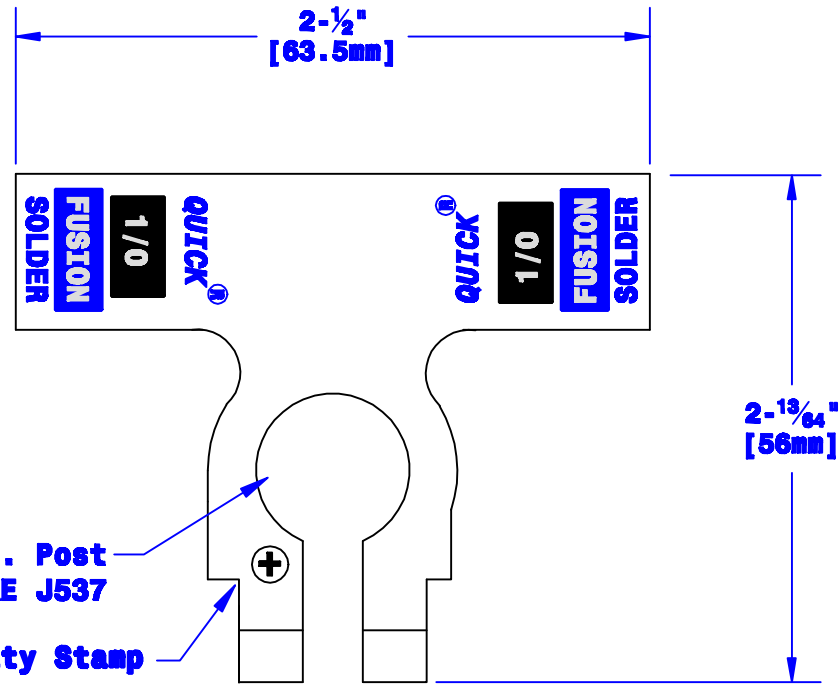

Quick Cable Reserves The Right to Alter Product Types, Their Technical Data, Dimensions, Style And Accessories Without Prior Notification.

Property of QUICKCABLE 3700 Quick Drive Frankville, WI 53126 U.S.A. www.quickcable.com	TITLE Die Cast Flag, Fusion 1/0 [50mm²] Pos. PART # 436310P
--	--

Confidential and Proprietary Information

Material & Treatment High Conductivity Copper Alloy Tin Plated	Drawing # 436310P-Info	REV A
Sheet 1 of 1		

Drawn By Jim H	Date 08-08-07	Checked By Mike E	Scale None
Tolerances, unless otherwise noted Dimensions are reference only			
A	08-08-12	2459	JMH
Rev	Date	ECH#	By
			Redrawn; printing info updated
			Description