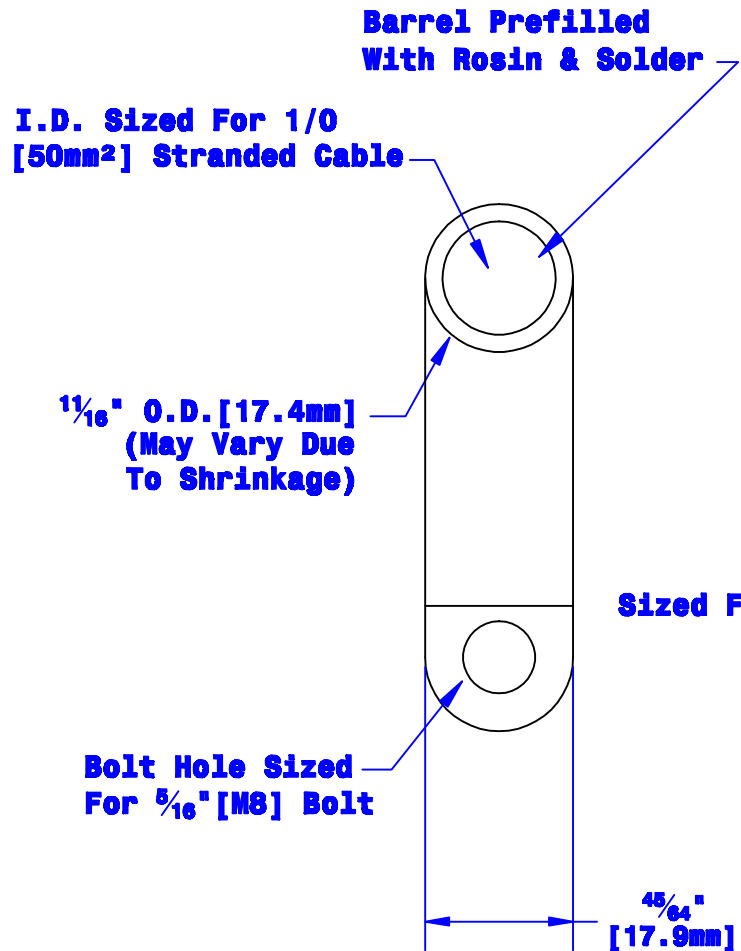

Quick Cable Reserves The Right to Alter Product Types, Their Technical Data, Dimensions, Style And Accessories Without Prior Notification.

Property of QUICKCABLE® 3700 Quick Drive Franksville, WI 53126 U.S.A. www.quickcable.com	TITLE Die Cast Flag, Fusion 1/0 [50mm²] Neg.
	PART # 436310N

Confidential and Proprietary Information

Material & Treatment High Conductivity Copper Alloy Tin Plated	Drawing # 436310N-Info	REV A
Sheet 1 of 1		

					Drawn By Jim H	Date 08-08-07	Checked By Mike E	Scale None
Rev	Date	ECH#	By	Description	Dimensions are reference only			
A	08-08-12	2459	JMH	Redrawn; printing info updated				