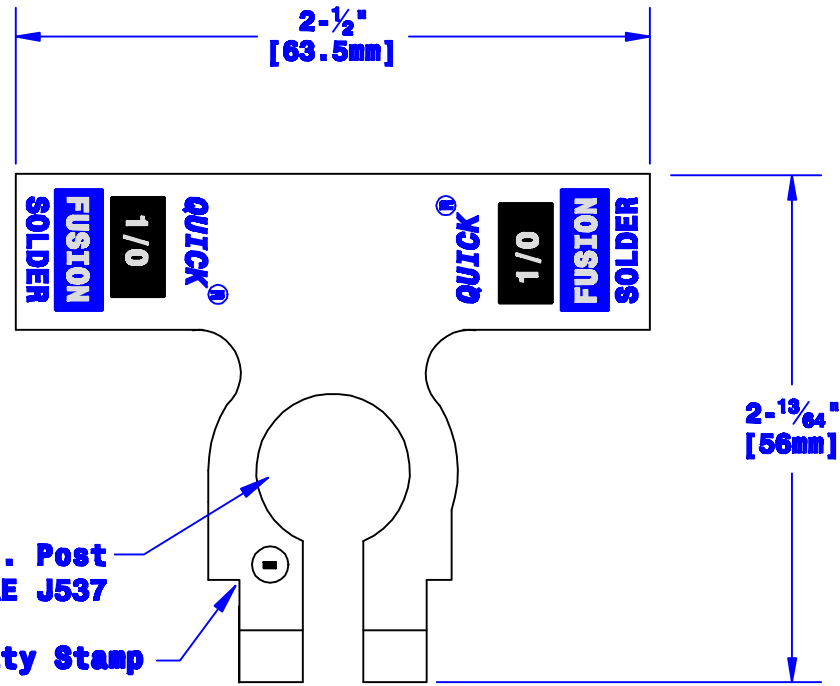

Quick Cable Reserves The Right to Alter Product Types, Their Technical Data, Dimensions, Style And Accessories Without Prior Notification.

Property of QUICKCABLE® 3700 Quick Drive Franksville, WI 53126 U.S.A. www.quickcable.com	TITLE Die Cast Flag, Fusion 1/0 [50mm²] Neg.
	PART # 436310N

Confidential and Proprietary Information

Material & Treatment High Conductivity Copper Alloy Tin Plated	Drawing # 436310N-Info	REV A
Sheet 1 of 1		

					Drawn By Jim H	Date 08-08-07	Checked By Mike E	Scale None
Rev	Date	ECH#	By	Description	Dimensions are reference only			
A	08-08-12	2459	JMH	Redrawn; printing info updated				