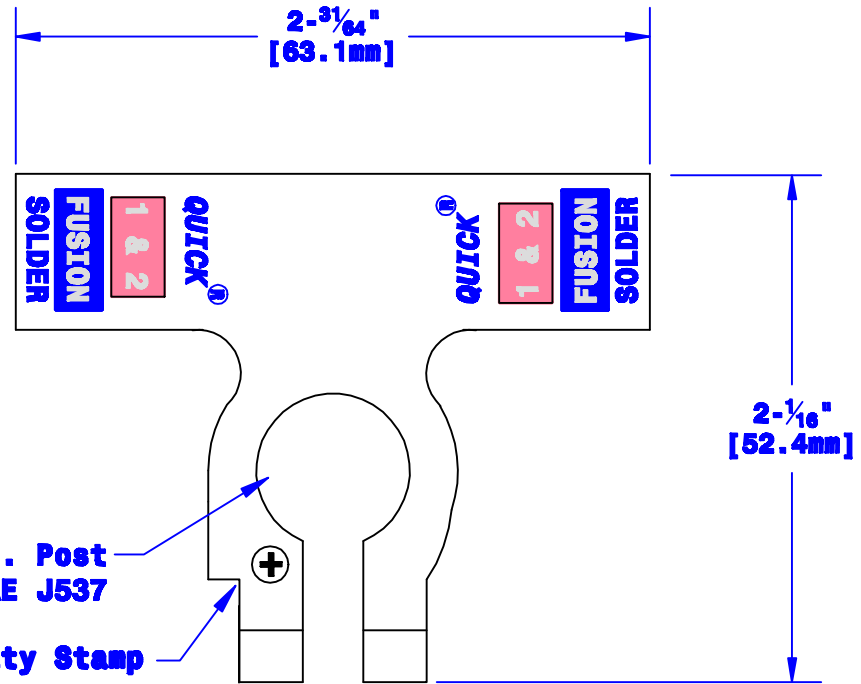

Quick Cable Reserves The Right to Alter Product Types, Their Technical Data, Dimensions, Style And Accessories Without Prior Notification.

Property of QUICKCABLE® 3700 Quick Drive Franksville, WI 53126 U.S.A. www.quickcable.com	TITLE Die Cast Flag, Pos. 1 Ga. [40mm ²] and 2 Ga. [32mm ²]
	PART # 436301P

Confidential and Proprietary Information

Rev	Date	ECH#	By	Description	Drawn By	Date	Checked By	Scale
					Jim H	03-29-07	Mike E	None
					Tolerances, unless otherwise noted			
					Dimensions are reference only			

Material & Treatment High Conductivity Copper Alloy Tin Plated	Drawing # 436301P-Info	REV A
	Sheet 1 of 1	