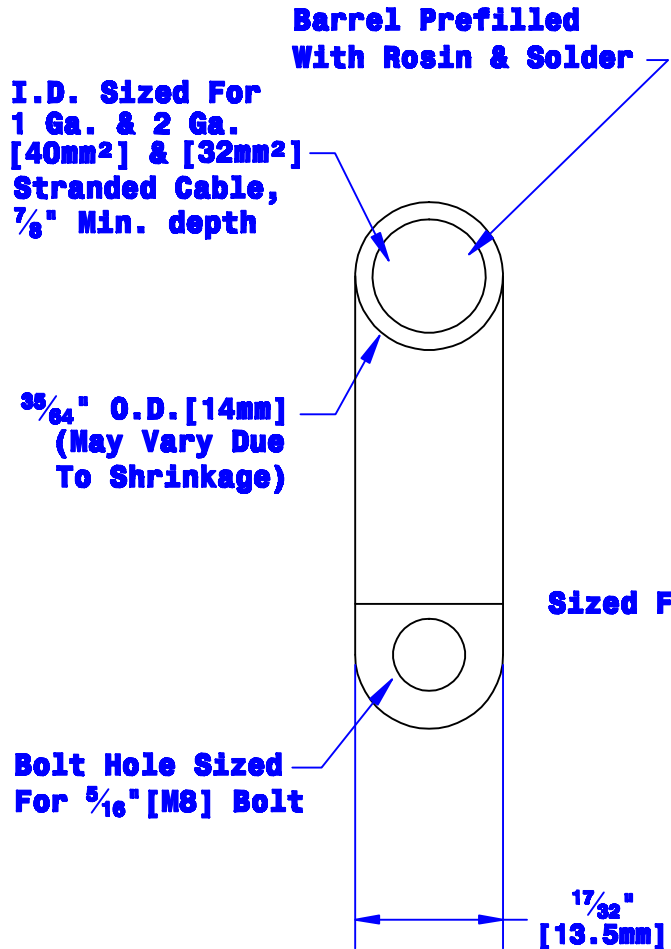

Quick Cable Reserves The Right to Alter Product Types, Their Technical Data, Dimensions, Style And Accessories Without Prior Notification.

Property of QUICKCABLE® 3700 Quick Drive Franksville, WI 53126 U.S.A. www.quickcable.com	TITLE Die Cast Flag, Pos. 1 Ga. [40mm ²] and 2 Ga. [32mm ²]
	PART # 436301P

Confidential and Proprietary Information

Rev	Date	ECH#	By	Description	Drawn By	Date	Checked By	Scale
					Jim H	03-29-07	Mike E	None
					Tolerances, unless otherwise noted			
					Dimensions are reference only			

Material & Treatment High Conductivity Copper Alloy Tin Plated	Drawing # 436301P-Info	REV A
	Sheet 1 of 1	