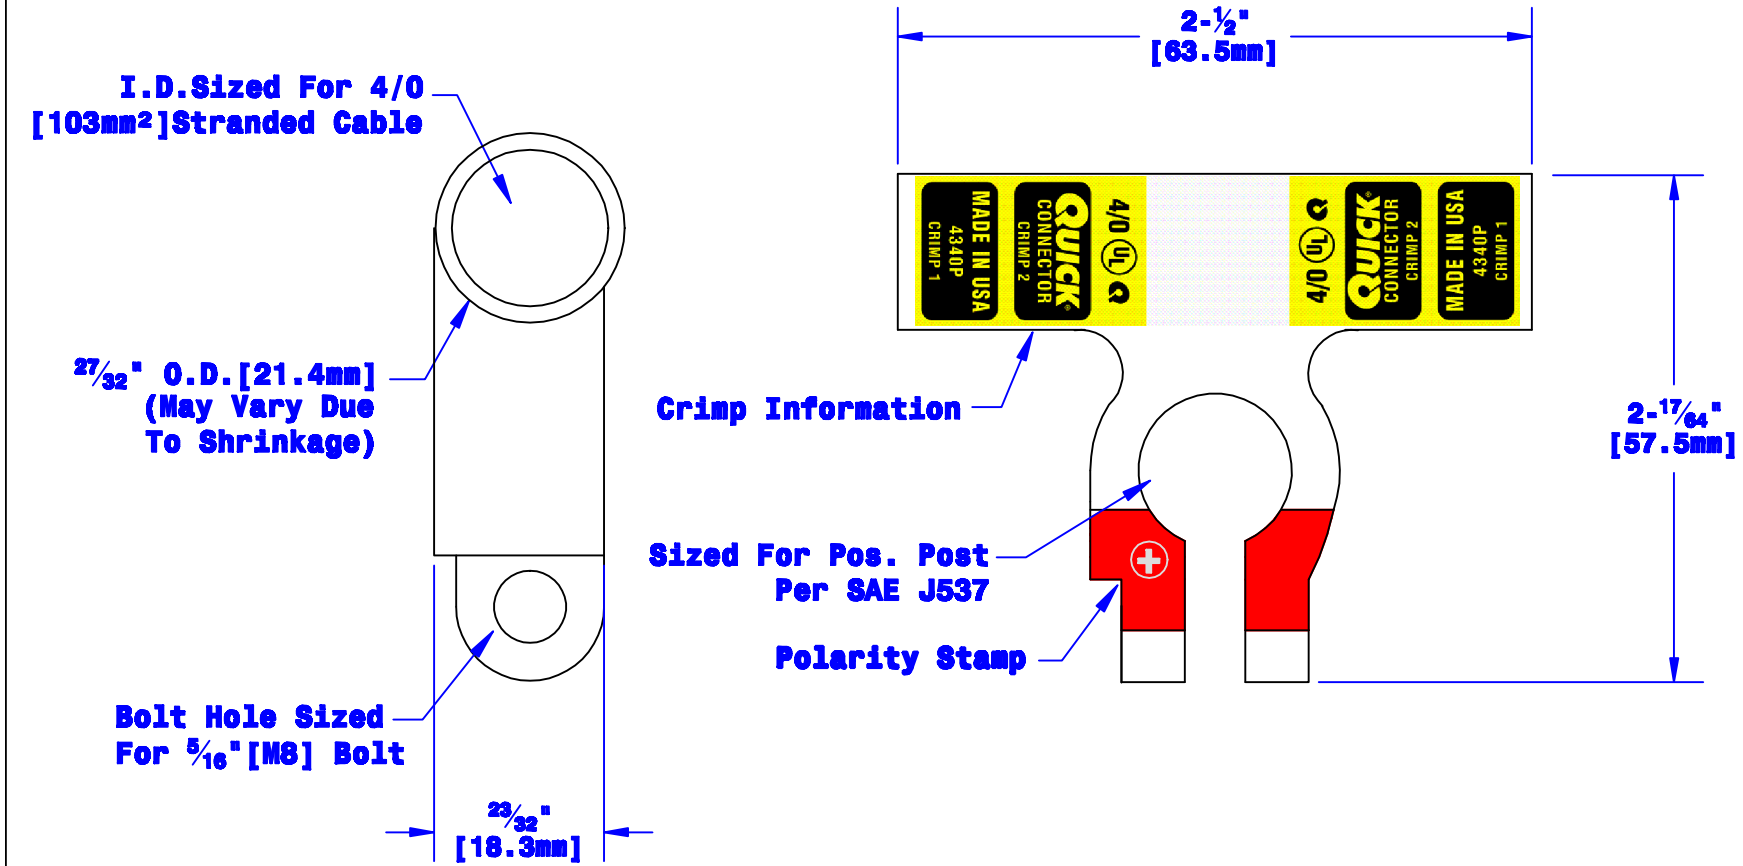

Quick Cable Reserves The Right to Alter Product Types, Their Technical Data, Dimensions, Style And Accessories Without Prior Notification.

Property of QUICKCABLE® 3700 Quick Drive Frankville, WI 53126 U.S.A. www.quickcable.com	TITLE Die Cast Flag 4/0 [103mm²] Pos.
	PART # 4340P

Confidential and Proprietary Information

Material & Treatment High Conductivity Copper Alloy Tin Plated	Drawing # 4340P-Info	REV B
Sheet 1 of 1		

					Drawn By Jim H	Date 12-22-03	Checked By Mike E	Scale None
					Tolerances, unless otherwise noted Dimensions are reference only			
B	08-07-12	2459	JMH	Redrawn; printing info updated				
Rev	Date	ECH#	By	Description				