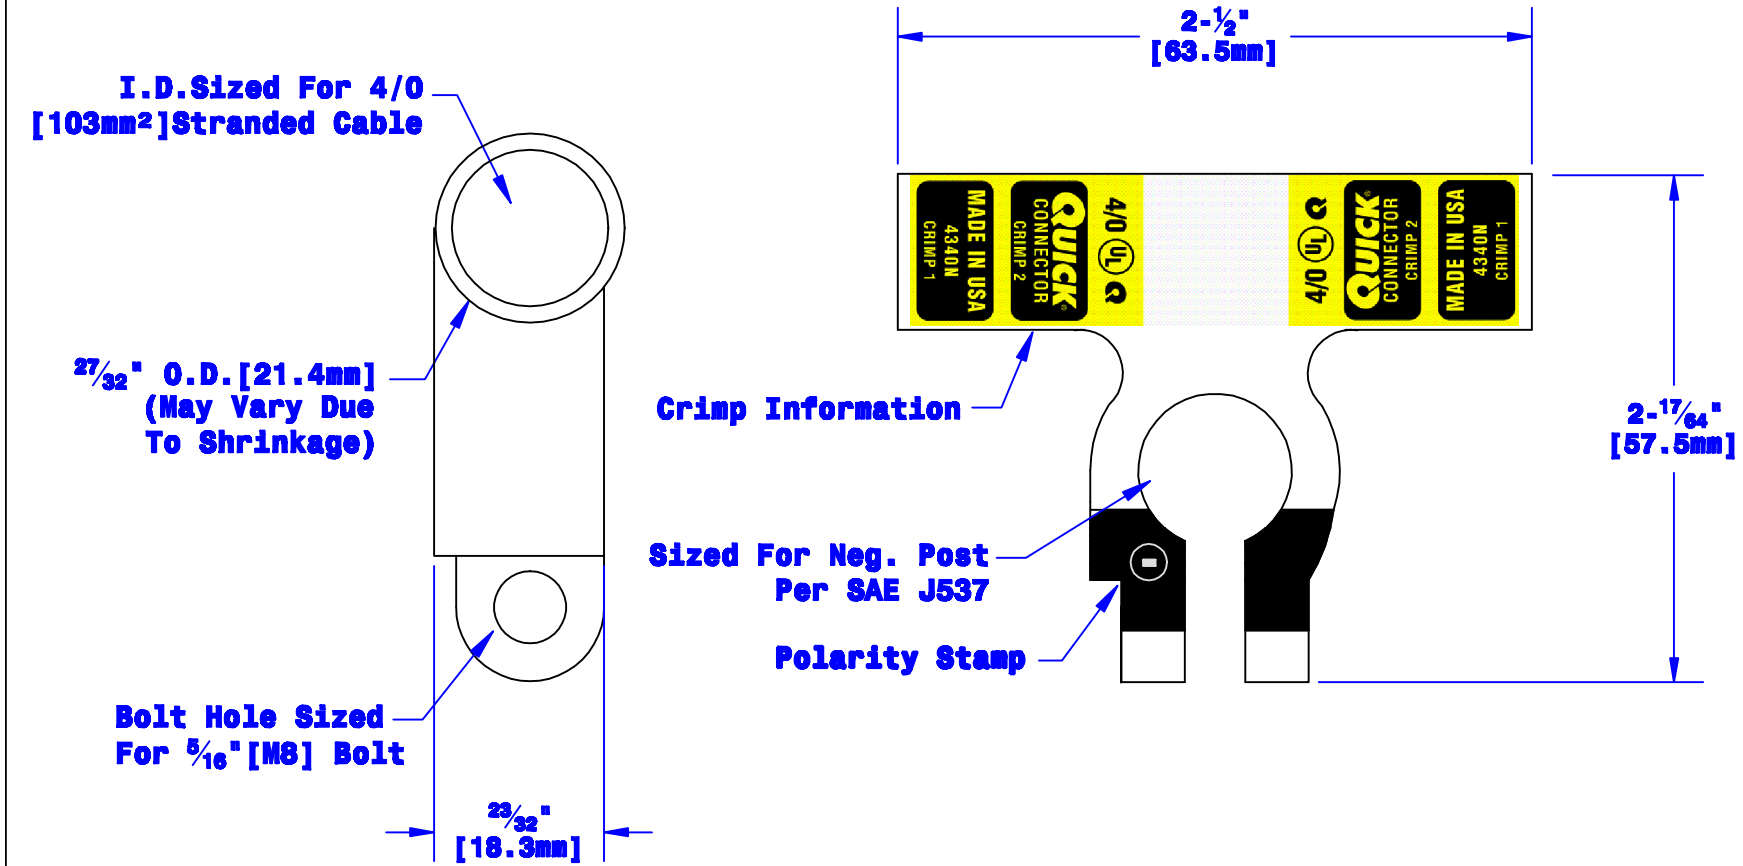

Quick Cable Reserves The Right to Alter Product Types, Their Technical Data, Dimensions, Style And Accessories Without Prior Notification.

<b>Property of</b> <b>QUICKCABLE®</b> 3700 Quick Drive Frankville, WI 53126 U.S.A. www.quickcable.com	<b>TITLE</b> <b>Die Cast Flag</b> <b>4/0 [103mm<sup>2</sup>] Neg.</b>
	<b>PART #</b> <b>4340N</b>

**Confidential and Proprietary Information**

<b>Material &amp; Treatment</b> High Conductivity Copper Alloy Tin Plated	<b>Drawing #</b> <b>4340N-Info</b>	<b>REV</b> <b>B</b>
Sheet 1 of 1		

					<b>Drawn By</b> <b>Jim H</b>	<b>Date</b> <b>12-22-03</b>	<b>Checked By</b> <b>Mike E</b>	<b>Scale</b> <b>None</b>
					Tolerances, unless otherwise noted <b>Dimensions are reference only</b>			
<b>B</b>	<b>08-07-12</b>	<b>2459</b>	<b>JMH</b>	<b>Redrawn; printing info updated</b>				
<b>Rev</b>	<b>Date</b>	<b>ECH#</b>	<b>By</b>	<b>Description</b>				