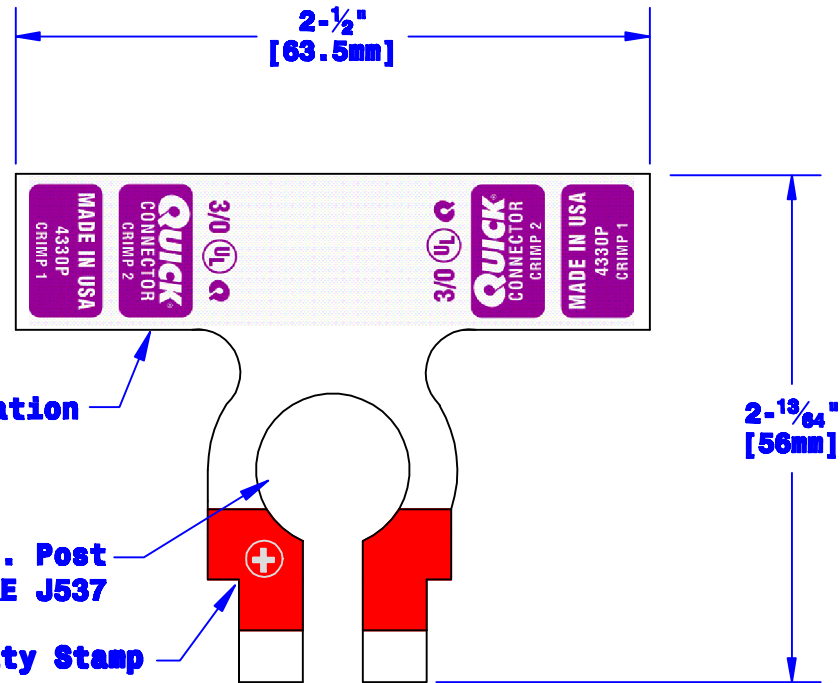

Quick Cable Reserves The Right to Alter Product Types, Their Technical Data, Dimensions, Style And Accessories Without Prior Notification.

I.D. Sized For 3/0 [81mm<sup>2</sup>] Stranded Cable

2<sup>1</sup>/<sub>32</sub>" O.D. [16.7mm] (May Vary Due To Shrinkage)

Bolt Hole Sized For 5/16" [M8] Bolt

2<sup>1</sup>/<sub>32</sub>" [16.7mm]

Crimp Information

Sized For Pos. Post Per SAE J537

Polarity Stamp

Property of <b>QUICKCABLE</b> 3700 Quick Drive Frankville, WI 53126 U.S.A. www.quickcable.com	TITLE <b>Die Cast Flag 3/0 [81mm<sup>2</sup>] Pos.</b>
	PART # <b>4330P</b>

**Confidential and Proprietary Information**

Material & Treatment High Conductivity Copper Alloy Tin Plated	Drawing # <b>4330P-Info</b>	REV <b>C</b>
	Sheet 1 of 1	

Drawn By <b>Jim H</b>	Date <b>12-22-03</b>	Checked By <b>Mike E</b>	Scale <b>None</b>
Tolerances, unless otherwise noted			
<b>Dimensions are reference only</b>			
Rev <b>C</b>	Date <b>08-07-12</b>	ECH# <b>2459</b>	By <b>JMH</b>
			Description <b>Redrawn; printing info updated</b>