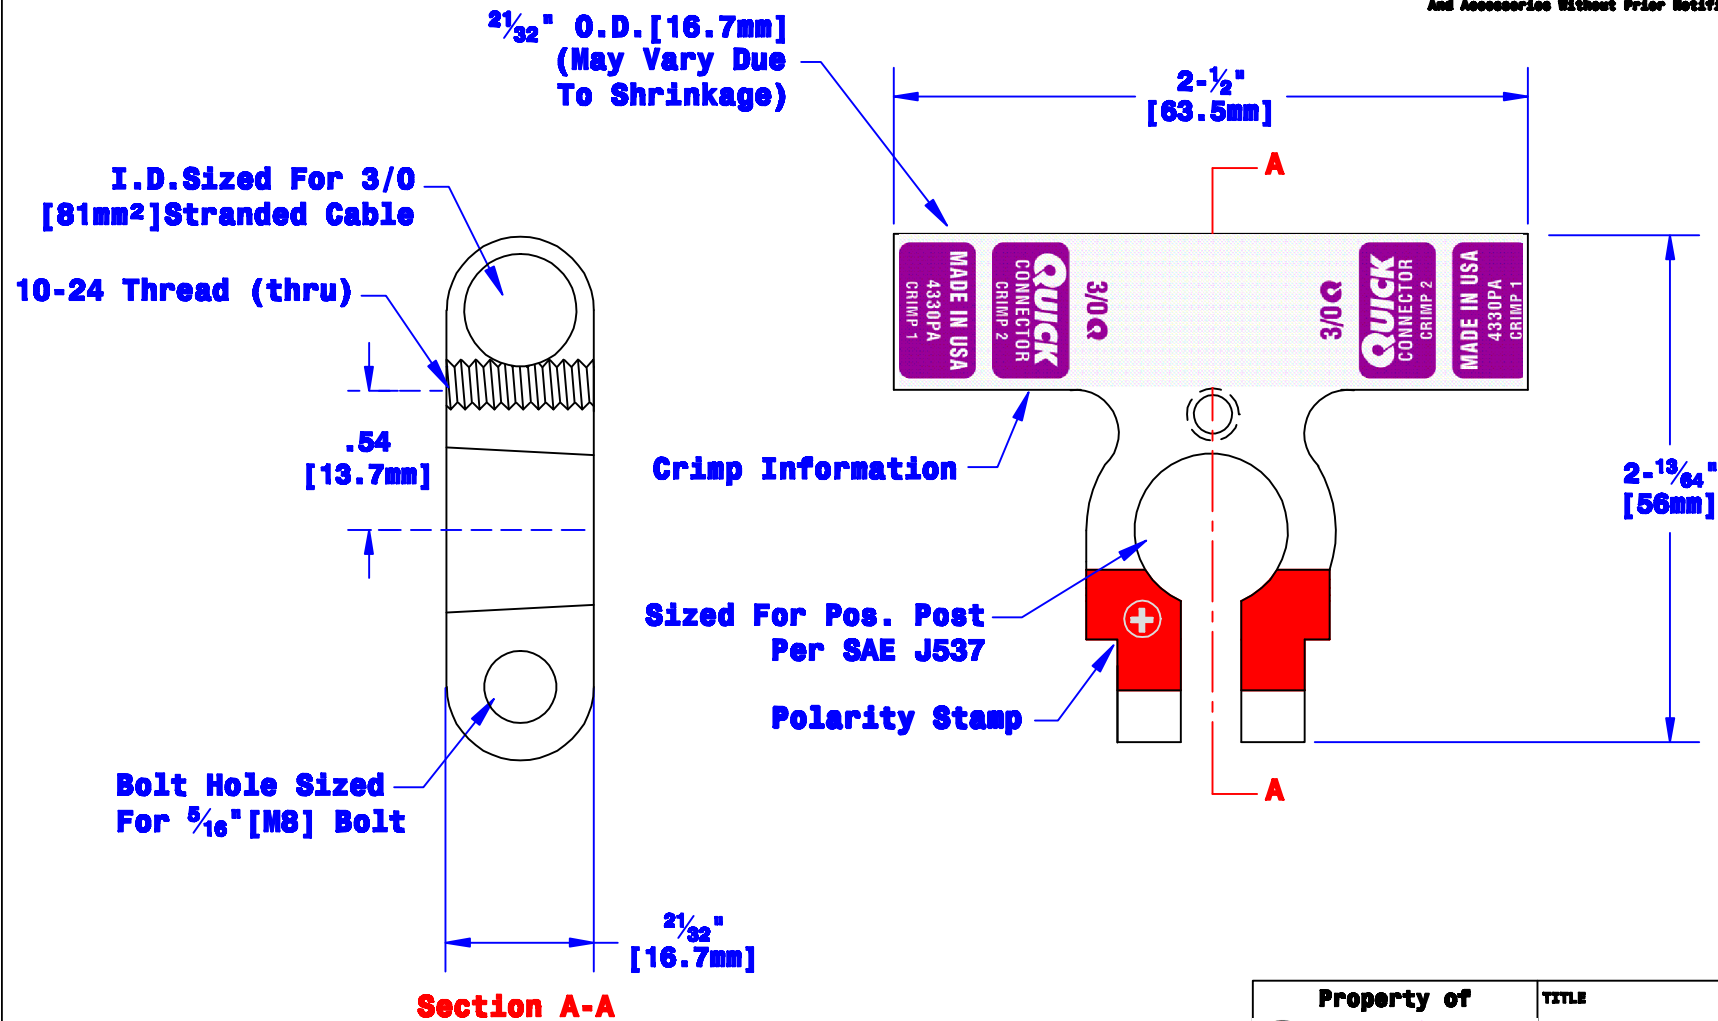

Quick Cable Reserves The Right to Alter Product Types, Their Technical Data, Dimensions, Style And Accessories Without Prior Notification.

Property of QUICKCABLE 3700 Quick Drive Frankville, WI 53126 U.S.A. www.quickcable.com	TITLE Die Cast Flag 3/0 [81mm²] Pos.
	PART # 4330PA

Confidential and Proprietary Information

Material & Treatment High Conductivity Copper Alloy Tin Plated	Drawing # 4330PA-Info	REV C
Sheet 1 of 1		

					Drawn By Jim H	Date 12-05-03	Checked By Mike E	Scale None
Rev C	Date 07-31-12	ECH# 2459	By JMH	Description Redrawn; printing info updated	Dimensions are reference only			