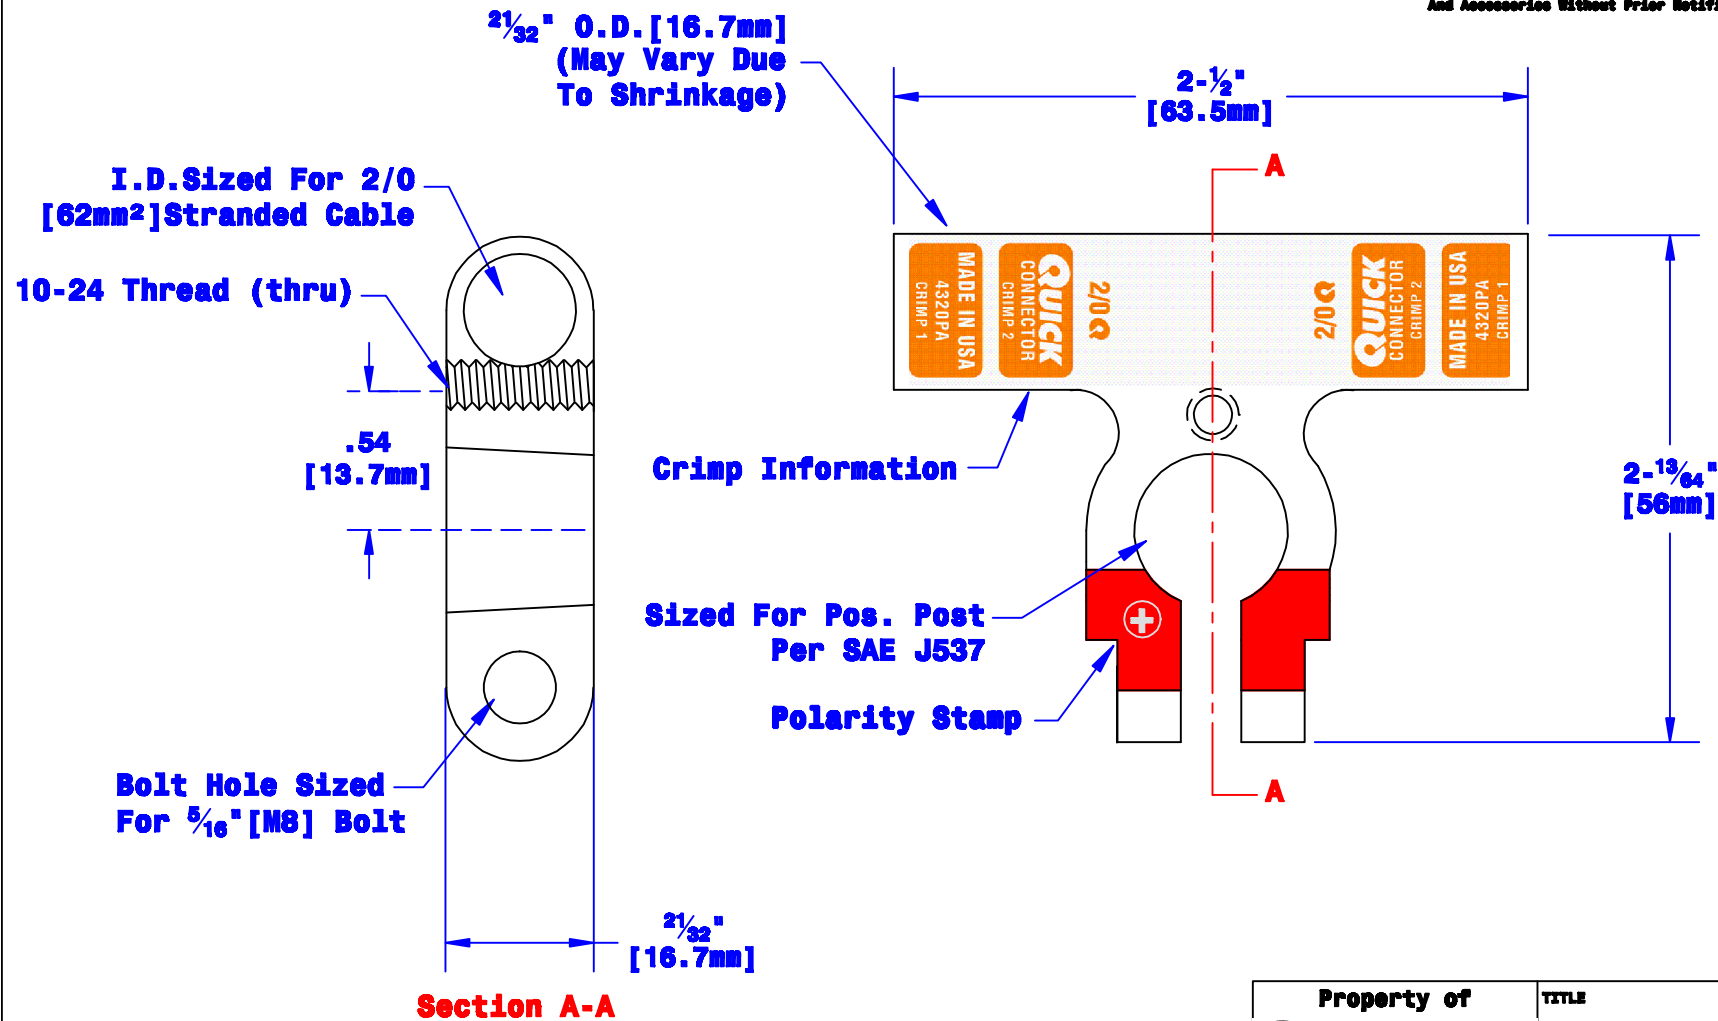

Quick Cable Reserves The Right to Alter Product Types, Their Technical Data, Dimensions, Style And Accessories Without Prior Notification.

Property of QUICKCABLE® 3700 Quick Drive Frankville, WI 53126 U.S.A. www.quickcable.com	TITLE Die Cast Flag 2/0 [62mm²] Pos.
	PART # 4320PA

Confidential and Proprietary Information

Material & Treatment High Conductivity Copper Alloy Tin Plated	Drawing # 4320PA-Info	REV C
Sheet 1 of 1		

					Drawn By Jim H	Date 12-05-03	Checked By Mike E	Scale None
Rev C	Date 07-31-12	ECH# 2459	By JMH	Description Redrawn; printing info updated	Tolerances, unless otherwise noted Dimensions are reference only			