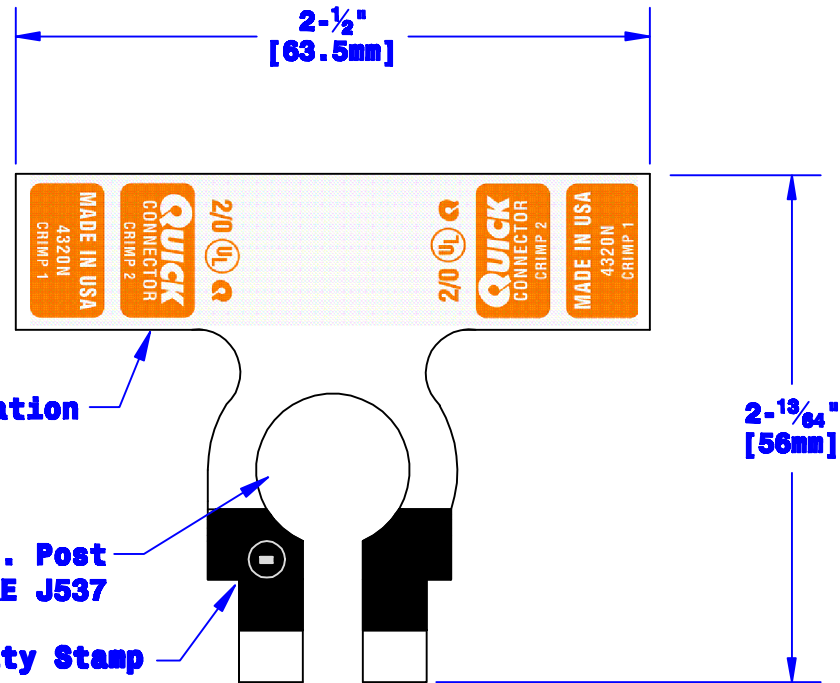

Quick Cable Reserves The Right to Alter Product Types, Their Technical Data, Dimensions, Style And Accessories Without Prior Notification.

I.D. Sized For 2/0 [62mm<sup>2</sup>] Stranded Cable

2<sup>1</sup>/<sub>32</sub>" O.D. [16.7mm] (May Vary Due To Shrinkage)

Bolt Hole Sized For 5/16" [M8] Bolt

2<sup>1</sup>/<sub>32</sub>" [16.7mm]

Property of <b>QUICKCABLE</b> 3700 Quick Drive Franksville, WI 53126 U.S.A. www.quickcable.com		TITLE <b>Die Cast Flag 2/0 [62mm<sup>2</sup>] Neg.</b>
		PART # <b>4320N</b>
<b>Confidential and Proprietary Information</b>		
Material & Treatment High Conductivity Copper Alloy Tin Plated	Drawing # <b>4320N-Info</b>	REV <b>C</b>
		Sheet 1 of 1

Drawn By <b>Jim H</b>	Date <b>12-22-03</b>	Checked By <b>Mike E</b>	Scale <b>None</b>
Tolerances, unless otherwise noted			
<b>Dimensions are reference only</b>			
<b>C</b>	<b>08-07-12</b>	<b>2459</b>	<b>JMH</b>
Rev	Date	ECH#	By
			<b>Redrawn; printing info updated</b>
			<b>Description</b>