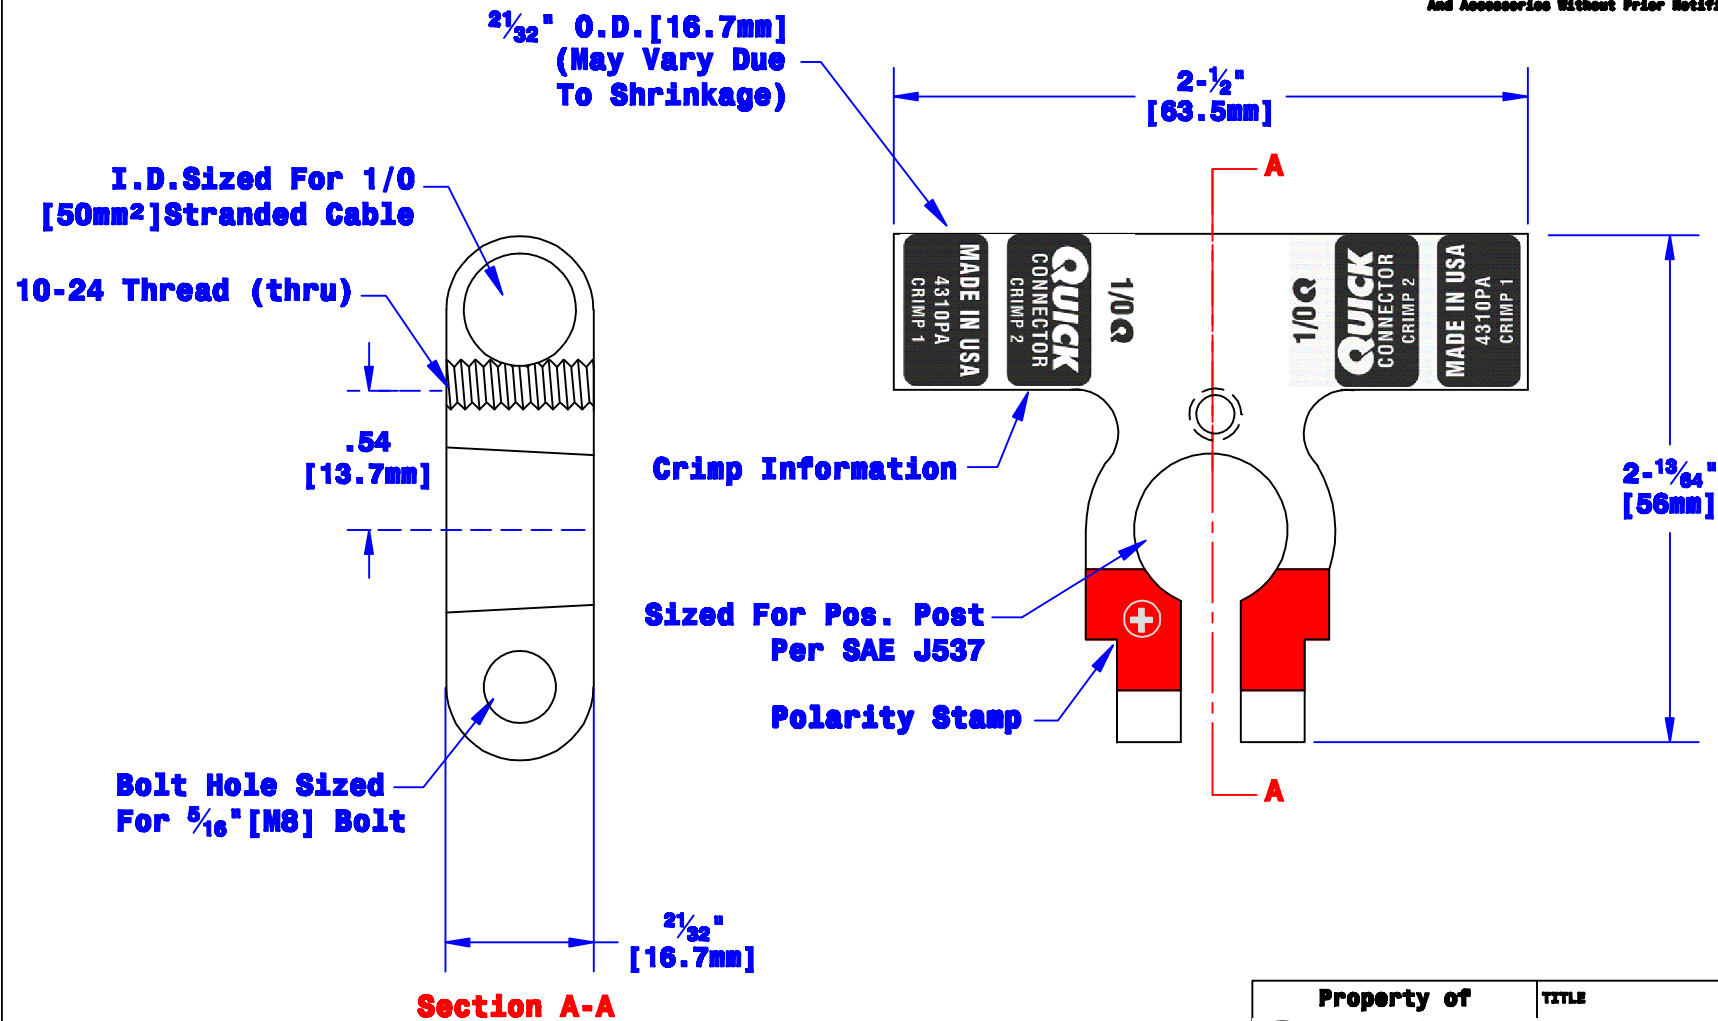

Quick Cable Reserves The Right to Alter Product Types, Their Technical Data, Dimensions, Style And Accessories Without Prior Notification.

Property of <b>QUICKCABLE</b> 3700 Quick Drive Frankville, WI 53126 U.S.A. www.quickcable.com	TITLE <b>Die Cast Flag 1/0 [50mm²] Pos.</b>
	PART # <b>4310PA</b>

**Confidential and Proprietary Information**

Material & Treatment High Conductivity Copper Alloy Tin Plated	Drawing # <b>4310PA-Info</b>	REV <b>C</b>
	Sheet 1 of 1	

Drawn By <b>Jim H</b>	Date <b>12-05-03</b>	Checked By <b>Mike E</b>	Scale <b>None</b>
Tolerances, unless otherwise noted			
Dimensions are reference only			
Rev <b>C</b>	Date <b>07-31-12</b>	ECH# <b>2459</b>	By <b>JMM</b>
			Description <b>Redrawn; printing info updated</b>