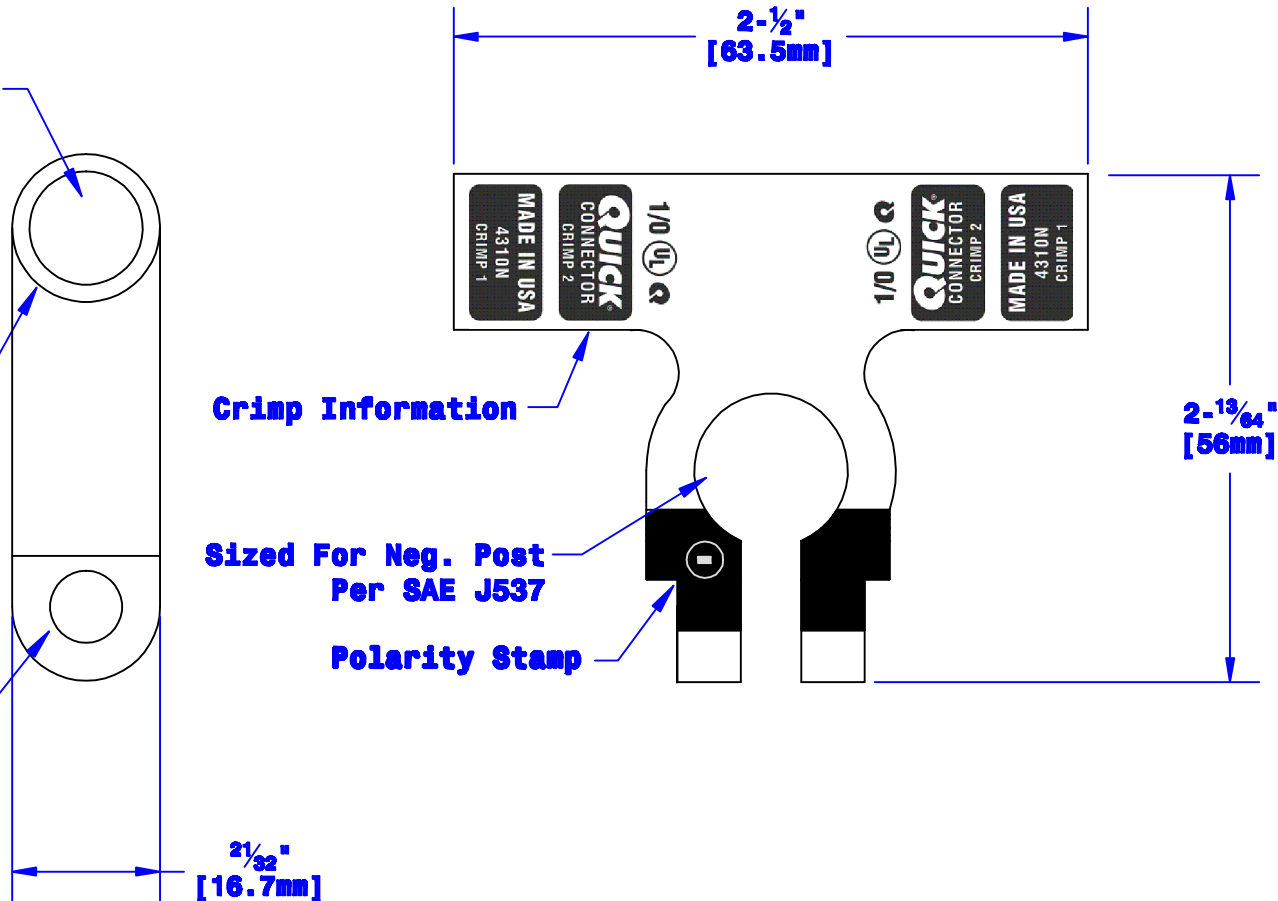

Quick Cable Reserves The Right to Alter Product Types, Their Technical Data, Dimensions, Style And Accessories Without Prior Notification.

I.D. Sized For 1/0 [50mm²] Stranded Cable

2¹/₃₂" O.D. [16.7mm] (May Vary Due To Shrinkage)

Bolt Hole Sized For 5/16" [M8] Bolt

Property of QUICKCABLE 3700 Quick Drive Franksville, WI 53126 U.S.A. www.quickcable.com	TITLE Die Cast Flag 1/0 [50mm²] Neg.
	PART # 4310N

Confidential and Proprietary Information

Material & Treatment High Conductivity Copper Alloy Tin Plated	Drawing # 4310N-Info	REV C
Sheet 1 of 1		

					Drawn By Jim H	Date 12-22-03	Checked By Mike E	Scale None
Rev	Date	ECH#	By	Description	Tolerances, unless otherwise noted Dimensions are reference only			
C	07-31-12	2459	JMH	Redrawn; printing info updated				