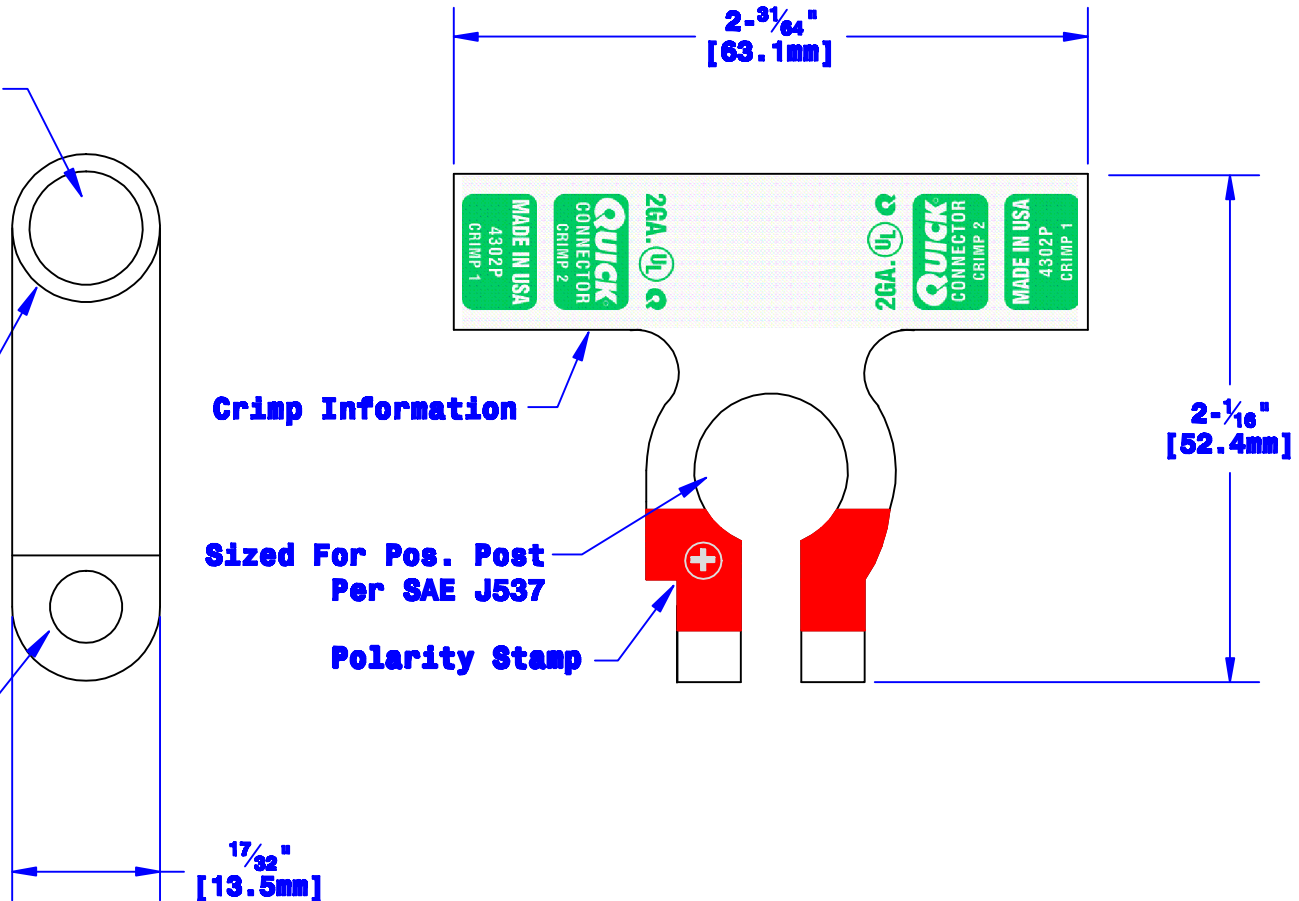

Quick Cable Reserves The Right to Alter Product Types, Their Technical Data, Dimensions, Style And Accessories Without Prior Notification.

I.D. Sized For 2 Ga. [32mm²] Stranded Cable

³⁵/₆₄" O.D. [14mm] (May Vary Due To Shrinkage)

Bolt Hole Sized For ⁵/₁₆" [M8] Bolt

Property of QUICKCABLE® 3700 Quick Drive Frankville, WI 53126 U.S.A. www.quickcable.com	TITLE Die Cast Flag 2 Ga. [32mm²] Pos.
	PART # 4302P

Confidential and Proprietary Information

Material & Treatment High Conductivity Copper Alloy Tin Plated	Drawing # 4302P-Info	REV B
Sheet 1 of 1		

					Drawn By Jim H	Date 12-22-03	Checked By Mike E	Scale None
Rev B	Date 05-03-12	ECH# 2459	By JMH	Description Redrawn; printing info updated	Dimensions are reference only			