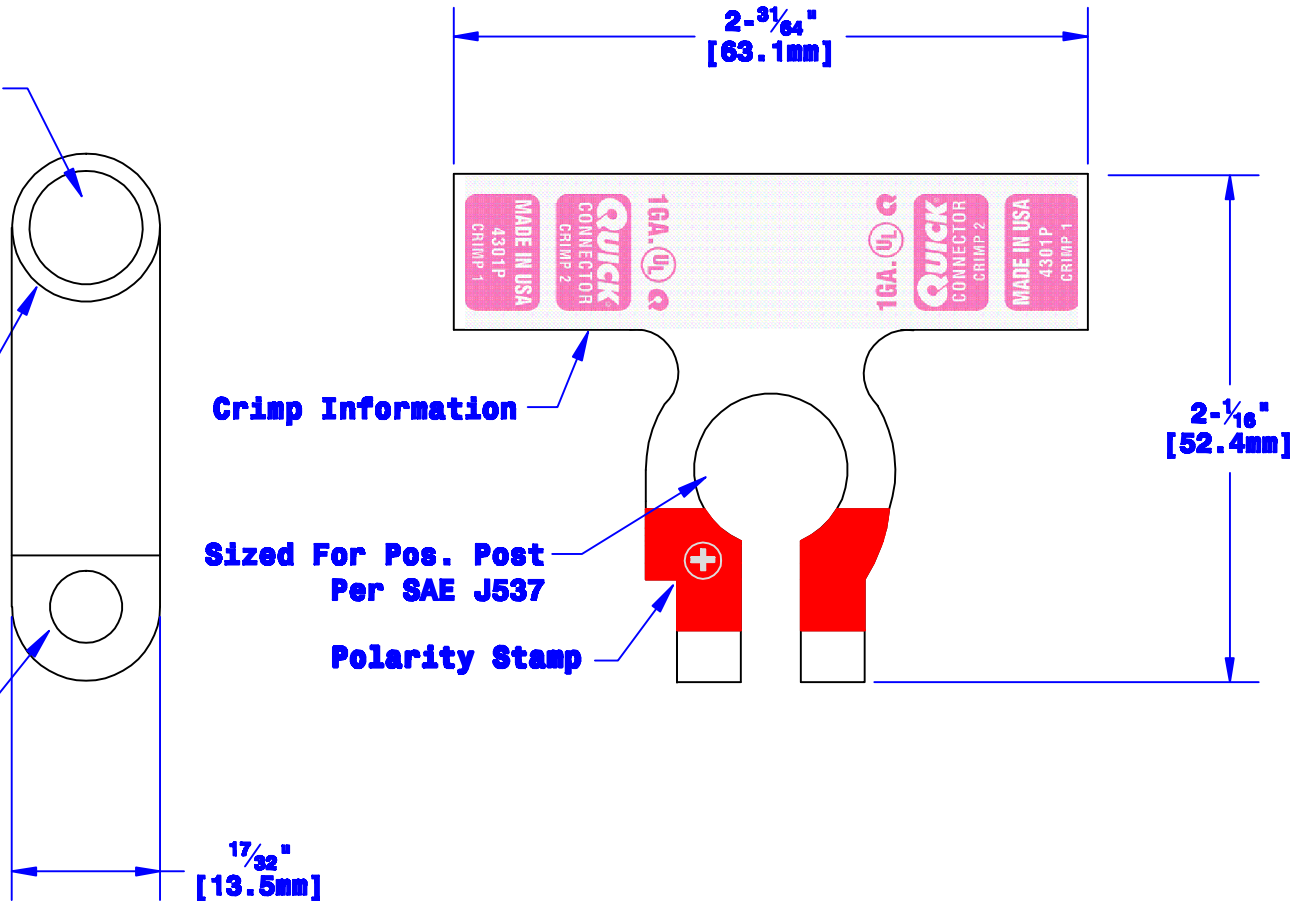

Quick Cable Reserves The Right to Alter Product Types, Their Technical Data, Dimensions, Style And Accessories Without Prior Notification.

I.D. Sized For 1 Ga. [40mm²] Stranded Cable

³⁵/₆₄" O.D. [14mm] (May Vary Due To Shrinkage)

Bolt Hole Sized For ⁵/₁₆" [M8] Bolt

Property of QUICKCABLE 3700 Quick Drive Frankville, WI 53126 U.S.A. www.quickcable.com	TITLE Die Cast Flag 1 Ga. [40mm²] Pos.
	PART # 4301P

Confidential and Proprietary Information

Material & Treatment High Conductivity Copper Alloy Tin Plated	Drawing # 4301P-Info	REV B
	Sheet 1 of 1	

Drawn By Jim H	Date 12-22-03	Checked By Mike E	Scale None
Tolerances, unless otherwise noted			
Dimensions are reference only			
Rev B	Date 05-03-12	ECH# 2459	By JMM
			Description Redrawn; printing info updated