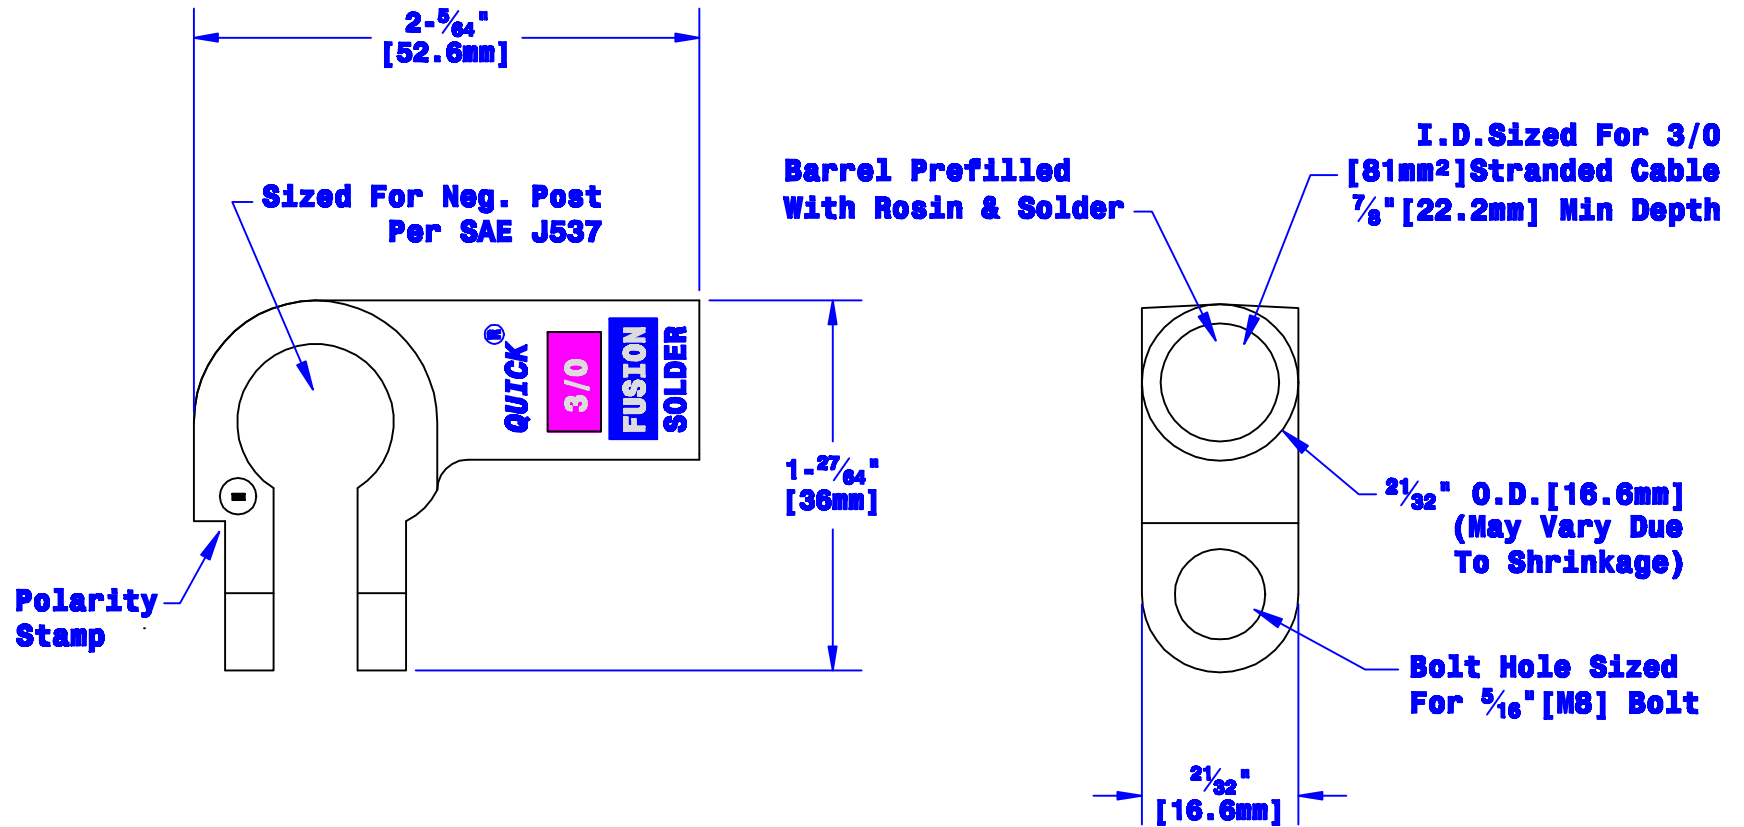

Quick Cable Reserves The Right to Alter Product Types, Their Technical Data, Dimensions, Style And Accessories Without Prior Notification.

Property of QUICKCABLE® 3700 Quick Drive Franksville, WI 53126 U.S.A. www.quickcable.com	TITLE
	Left Elbow, Fusion 3/0[81mm²] Neg.
	PART #
	426330N

Confidential and Proprietary Information

					Drawn By	Date	Checked By	Scale
					Jim H	03-02-06	Mike E	None
					Tolerances, unless otherwise noted			
					Dimensions are reference only			
B	07-23-12	2450	JMH	Redrawn; printing info updated				
Rev	Date	ECN#	By	Description				

Material & Treatment High Conductivity Copper Alloy Tin Plated	Drawing #	REV
	426330N-INFO	B
	Sheet 1 of 1	