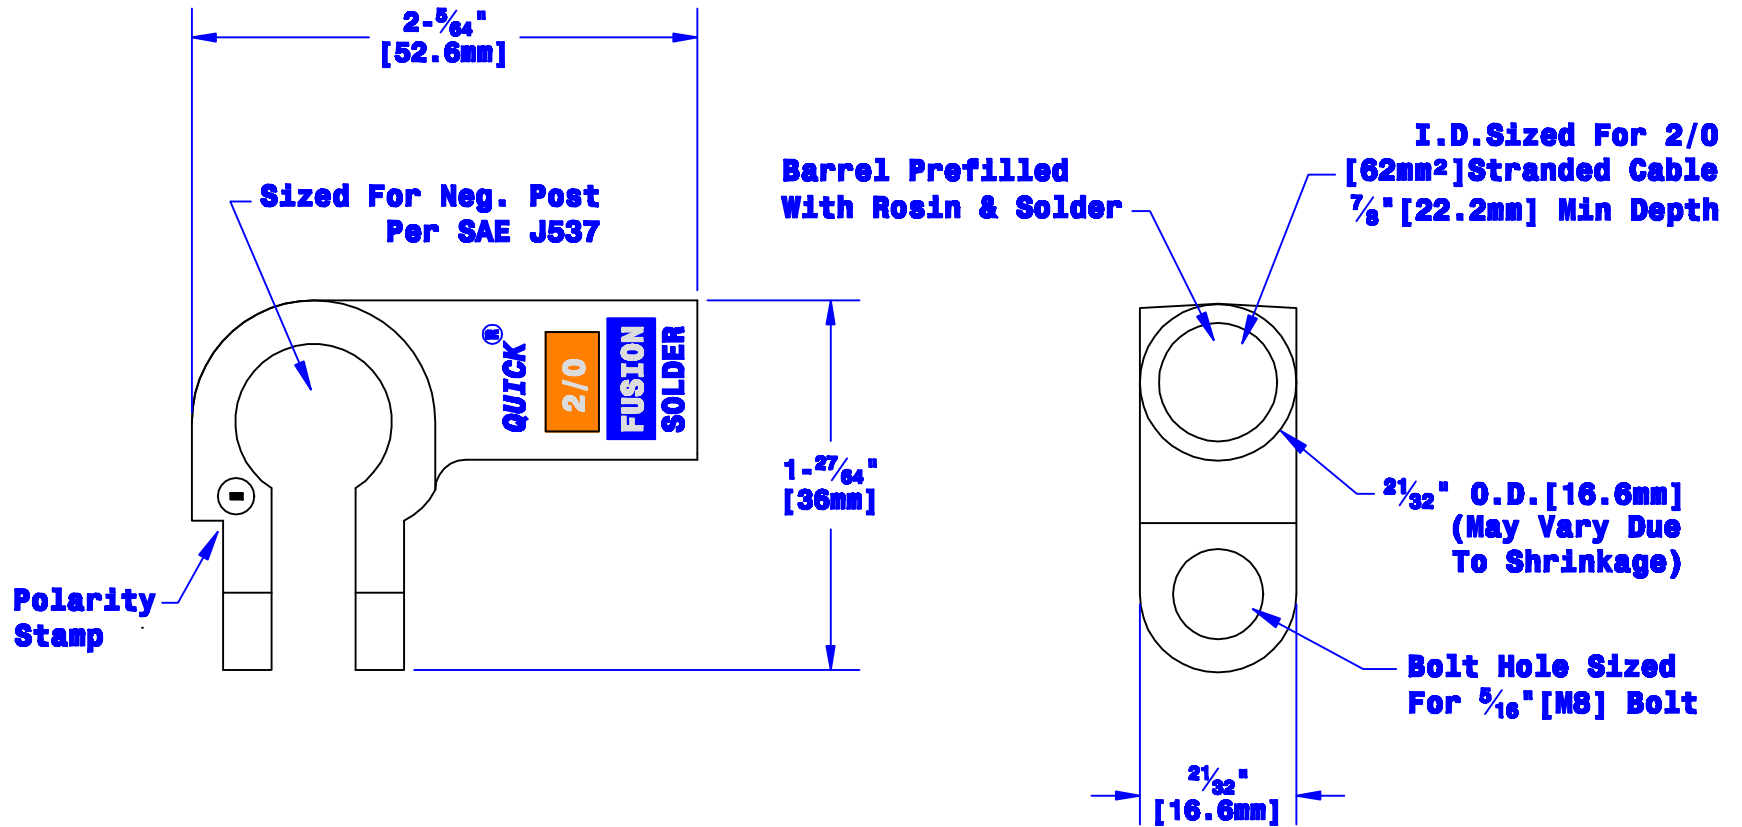

Quick Cable Reserves The Right to Alter Product Types, Their Technical Data, Dimensions, Style And Accessories Without Prior Notification.

Property of QUICKCABLE® 3700 Quick Drive Franksville, WI 53126 U.S.A. www.quickcable.com	TITLE Left Elbow, Fusion 2/0[62mm²] Neg.
	PART # 426320N

Confidential and Proprietary Information

					Drawn By Jim H	Date 08-07-08	Checked By Mike E	Scale None	Material & Treatment High Conductivity Copper Alloy Tin Plated	Drawing # 426320N-INFO	REV B
B	07-23-12	2450	JMH	Redrawn; printing info updated	Tolerances, unless otherwise noted Dimensions are reference only					Sheet 1 of 1	
Rev	Date	ECN#	By	Description							