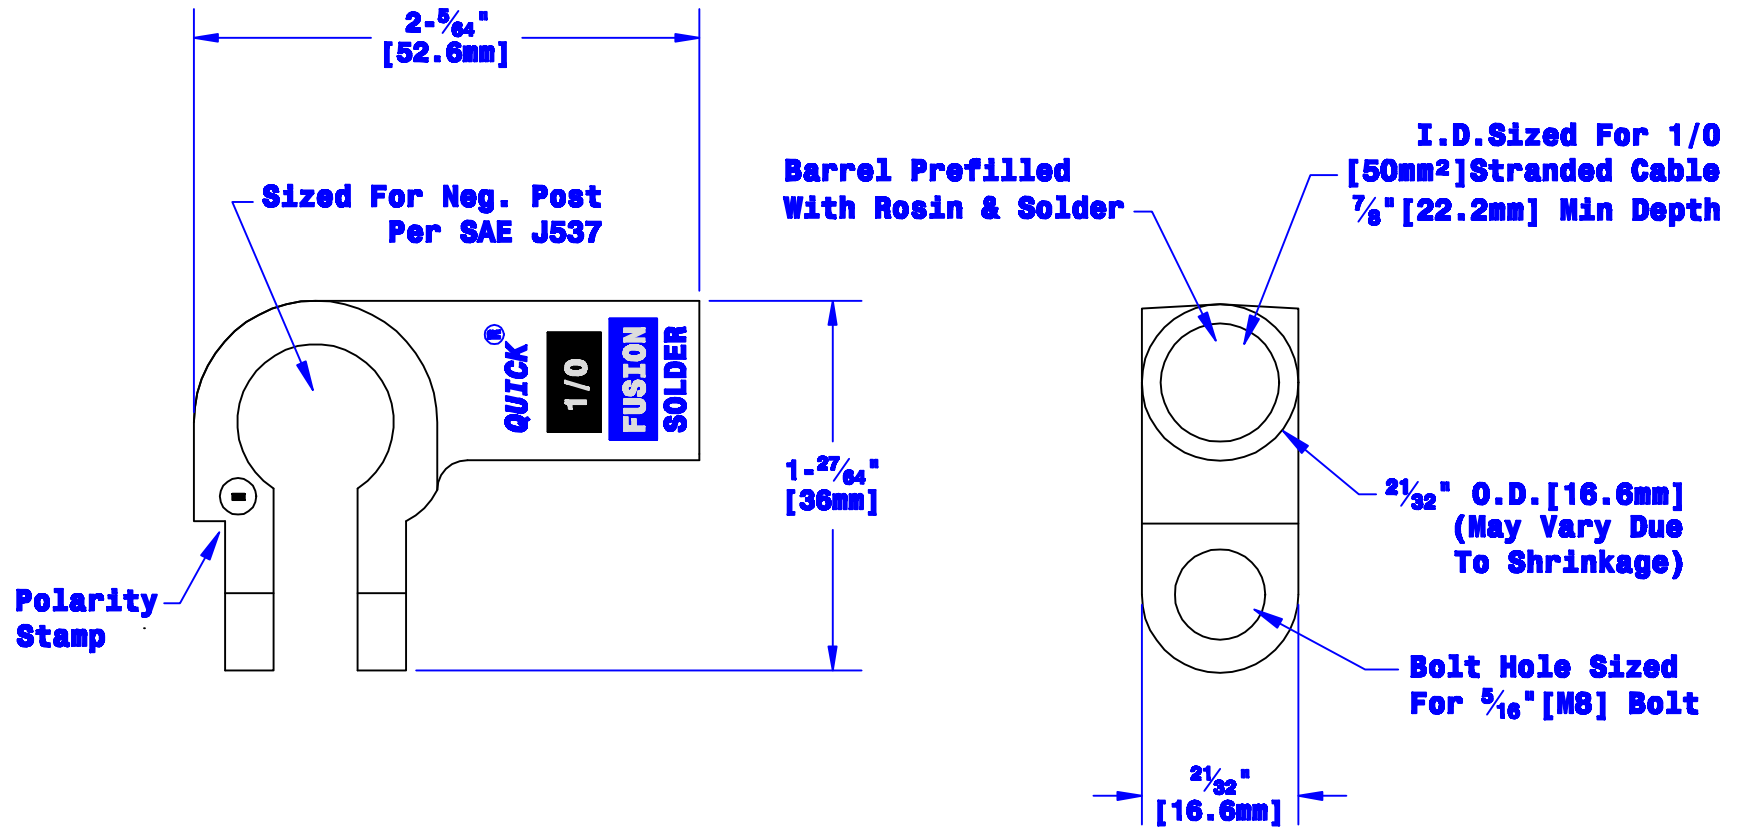

Quick Cable Reserves The Right to Alter Product Types, Their Technical Data, Dimensions, Style And Accessories Without Prior Notification.

Property of QUICKCABLE® 3700 Quick Drive Franksville, WI 53126 U.S.A. www.quickcable.com	TITLE Left Elbow, Fusion 1/0[50mm²] Neg.
	PART # 426310N

Confidential and Proprietary Information

					Drawn By Jim H	Date 08-07-08	Checked By Mike E	Scale None
B	07-23-12	2450	JMH	Redrawn; printing info updated	Tolerances, unless otherwise noted Dimensions are reference only			
Rev	Date	ECN#	By	Description				

Material & Treatment High Conductivity Copper Alloy Tin Plated	Drawing # 426310N-INFO	REV B
	Sheet 1 of 1	