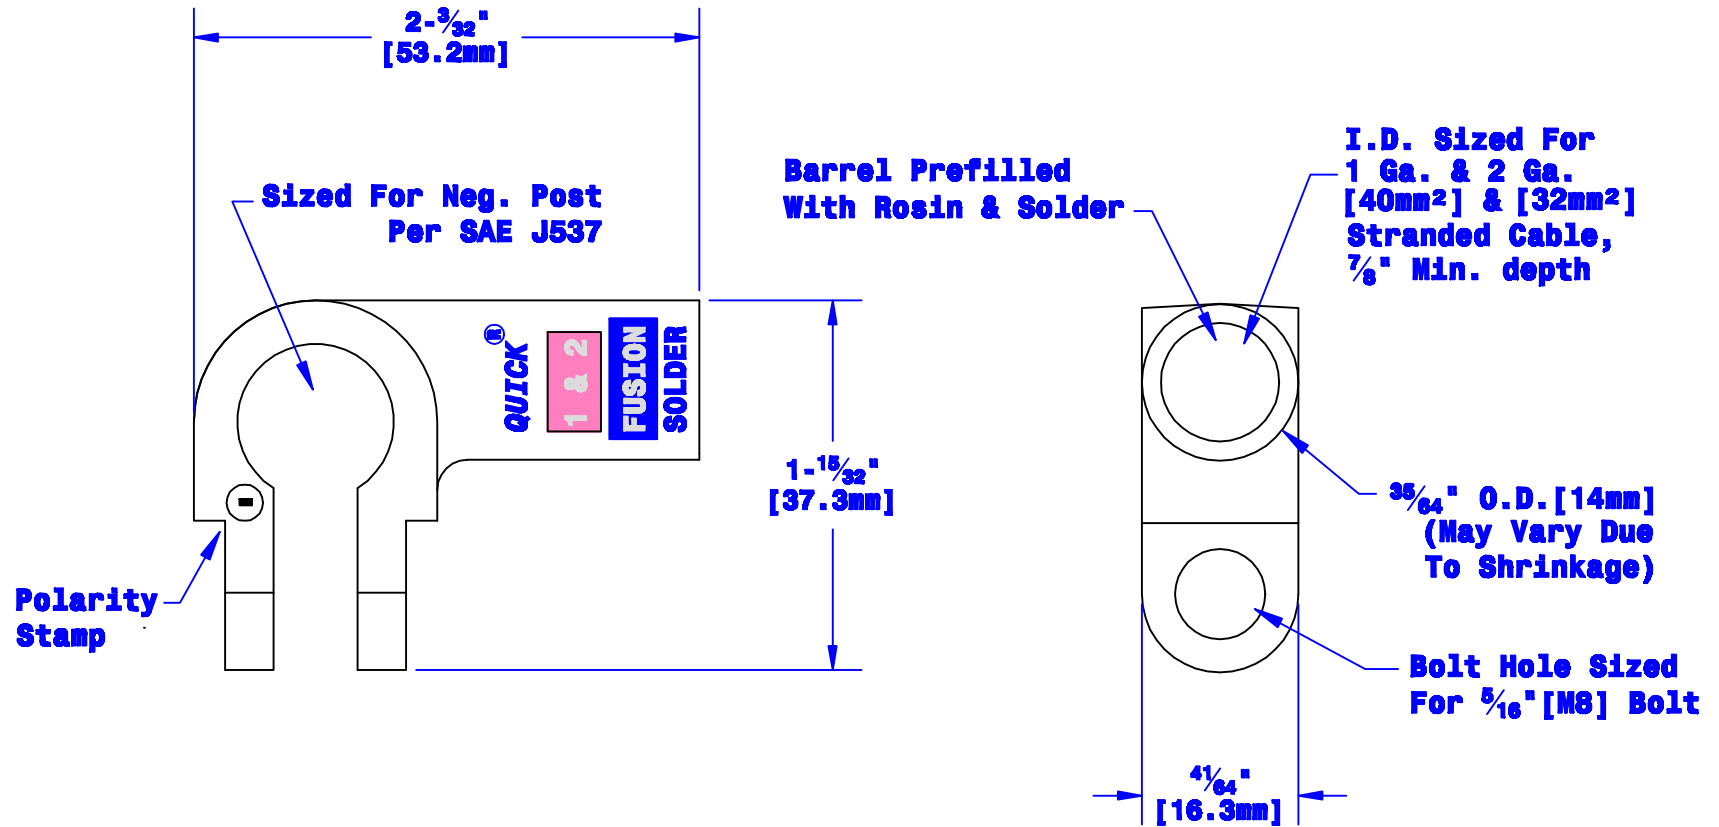

Quick Cable Reserves The Right to Alter Product Types, Their Technical Data, Dimensions, Style And Accessories Without Prior Notification.

Property of QUICKCABLE® 3700 Quick Drive Franksville, WI 53126 U.S.A. www.quickcable.com	TITLE Left Elbow, Fusion 1 Ga. [40mm ²] and 2 Ga. [32mm ²] Neg.
	PART # 426301N

Confidential and Proprietary Information

					Drawn By Jim H	Date 06-21-06	Checked By Mike E	Scale None
Rev	Date	ECN#	By	Description	Tolerances, unless otherwise noted Dimensions are reference only			
A	07-23-12	2450	JMH	Redrawn; printing info updated				

Material & Treatment High Conductivity Copper Alloy Tin Plated	Drawing # 426301N-INFO	REV A
	Sheet 1 of 1	