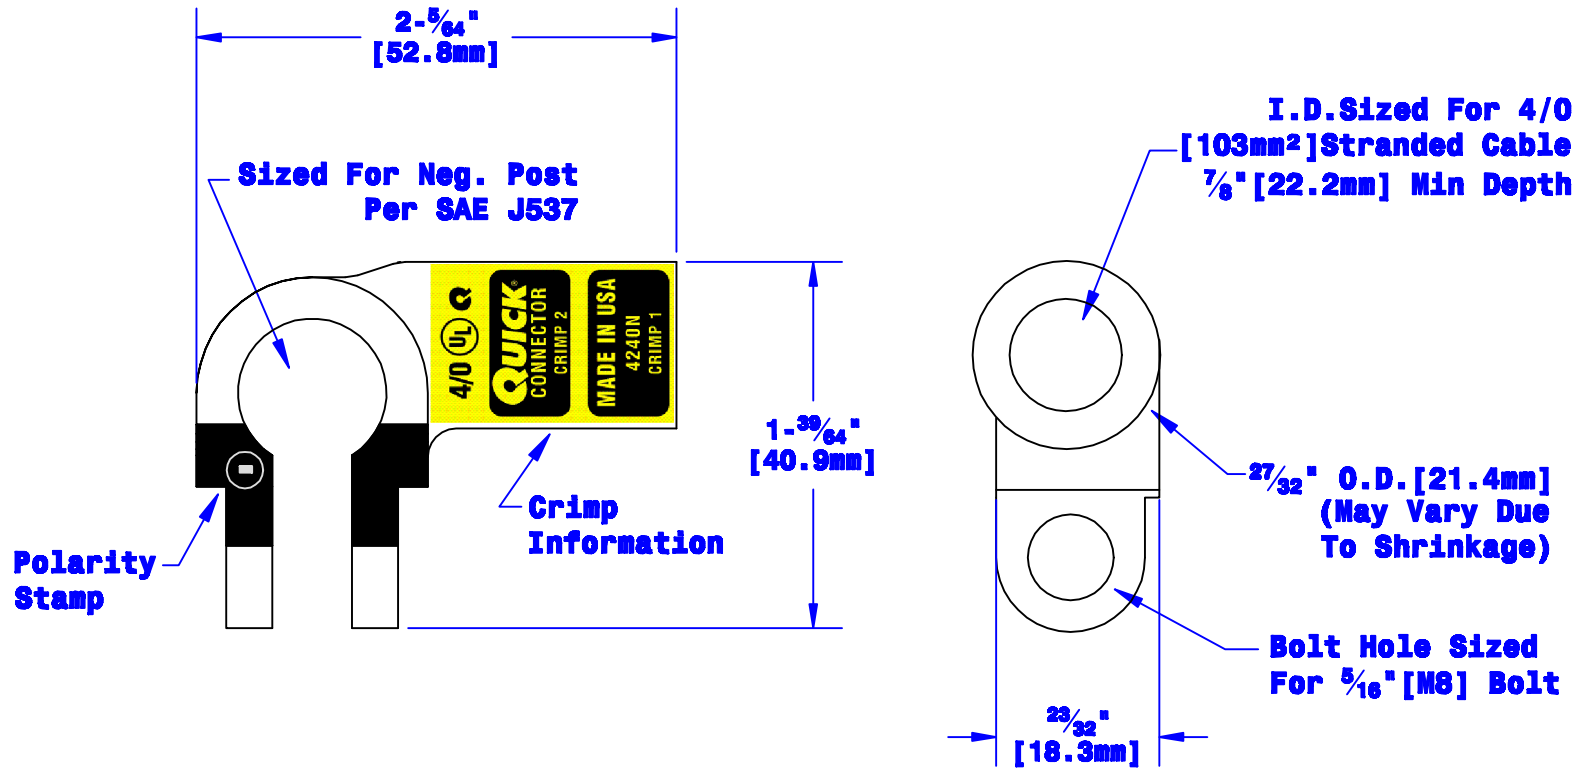

Quick Cable Reserves The Right to Alter Product Types, Their Technical Data, Dimensions, Style And Accessories Without Prior Notification.

Property of QUICKCABLE® 3700 Quick Drive Franksville, WI 53126 U.S.A. www.quickcable.com	TITLE
	Left Elbow, Neg. 4/0 [103mm²]
	PART #
	4240N

Confidential and Proprietary Information

					Drawn By	Date	Checked By	Scale
					Jim H	06-22-06	Mike E	None
					Tolerances, unless otherwise noted			
					Dimensions are reference only			
A	06-03-12	2450	JMH	Redrawn; printing info updated				
Rev	Date	ECN#	By	Description				

Material & Treatment	Drawing #	REV
High Conductivity Copper Alloy Tin Plated	4240N-INFO	A
	Sheet 1 of 1	