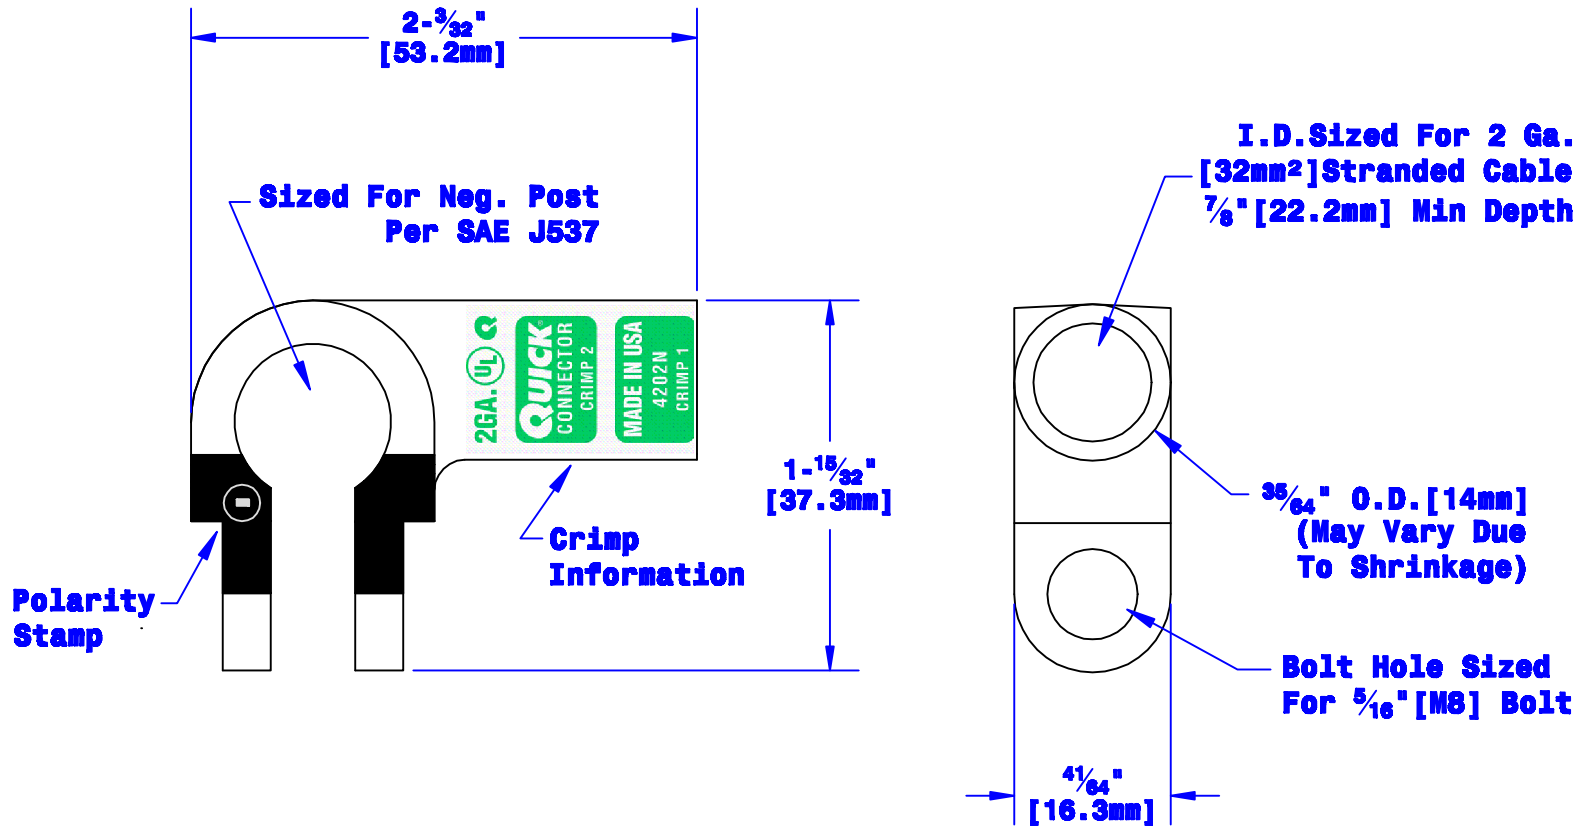

Quick Cable Reserves The Right to Alter Product Type, Their Technical Data, Dimensions, Style And Accessories Without Prior Notification.

Property of QUICKCABLE® 3700 Quick Drive Franksville, WI 53126 U.S.A. www.quickcable.com	TITLE
	Left Elbow, Neg. 2 Ga. [32mm²]
	PART #
	4202N

Confidential and Proprietary Information

					Drawn By	Date	Checked By	Scale
					Jim H	03-10-04	Mike E	None
B	05-03-12	2450	JMH	Redrawn; printing info updated	Tolerances, unless otherwise noted			
Rev	Date	ECN#	By	Description	Dimensions are reference only			

Material & Treatment High Conductivity Copper Alloy Tin Plated	Drawing #	REV
	4202N-INFO	B
	Sheet 1 of 1	