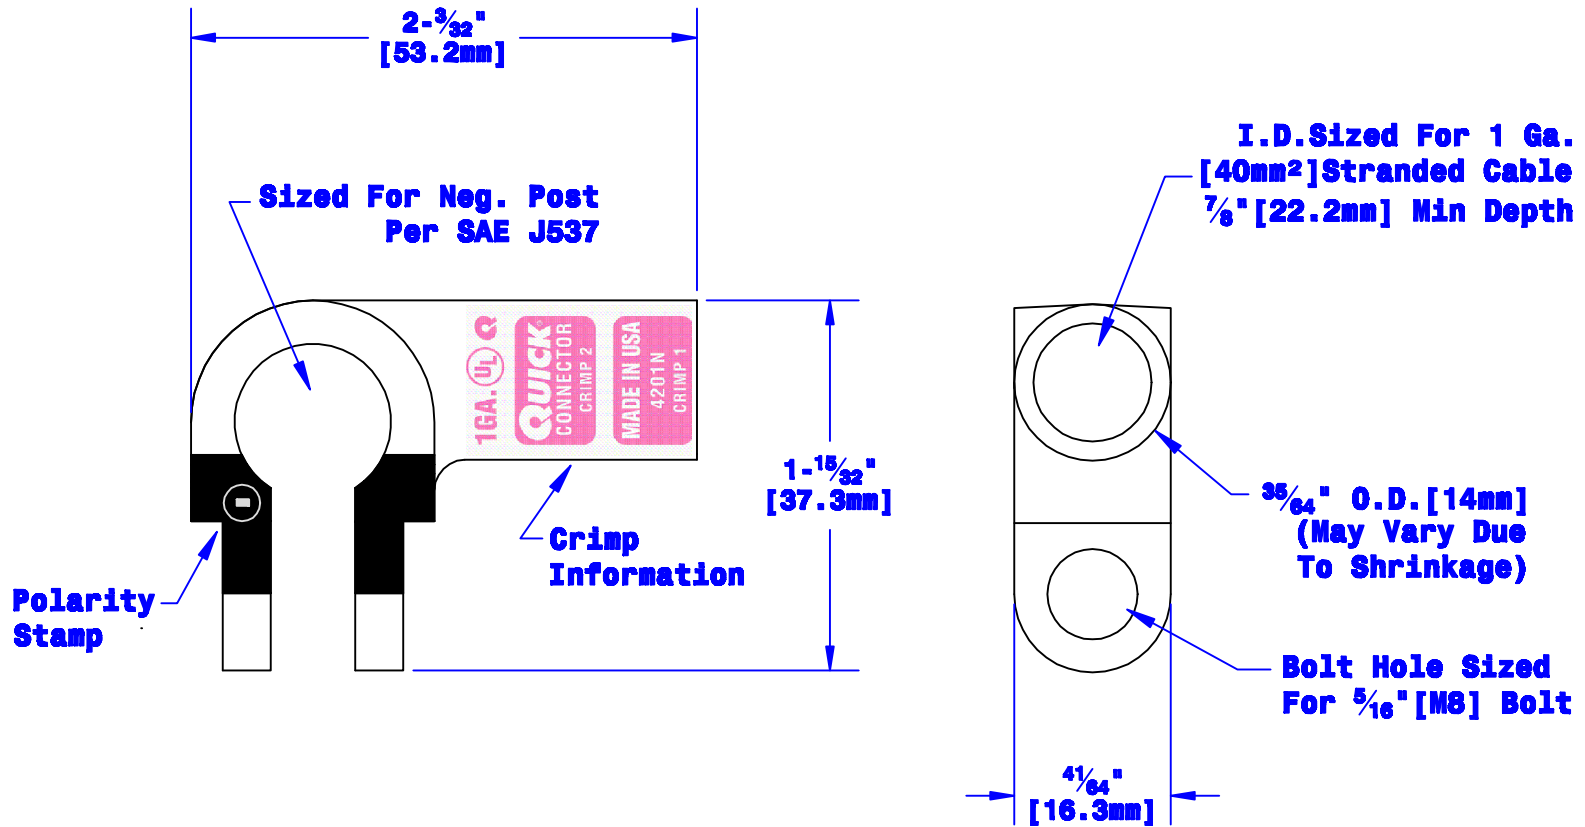

Quick Cable Reserves The Right to Alter Product Types, Their Technical Data, Dimensions, Style And Accessories Without Prior Notification.

Property of QUICKCABLE® 3700 Quick Drive Franksville, WI 53126 U.S.A. www.quickcable.com	TITLE Left Elbow, Neg. 1 Ga. [40mm²]
	PART # 4201N

Confidential and Proprietary Information

					Drawn By Jim H	Date 06-21-06	Checked By Mike E	Scale None	Material & Treatment High Conductivity Copper Alloy Tin Plated	Drawing # 4201N-INFO	REV A
Rev	Date	ECN#	By	Description	Tolerances, unless otherwise noted Dimensions are reference only				Sheet 1 of 1		
A	06-09-12	2450	JMH	Redrawn; printing info updated							