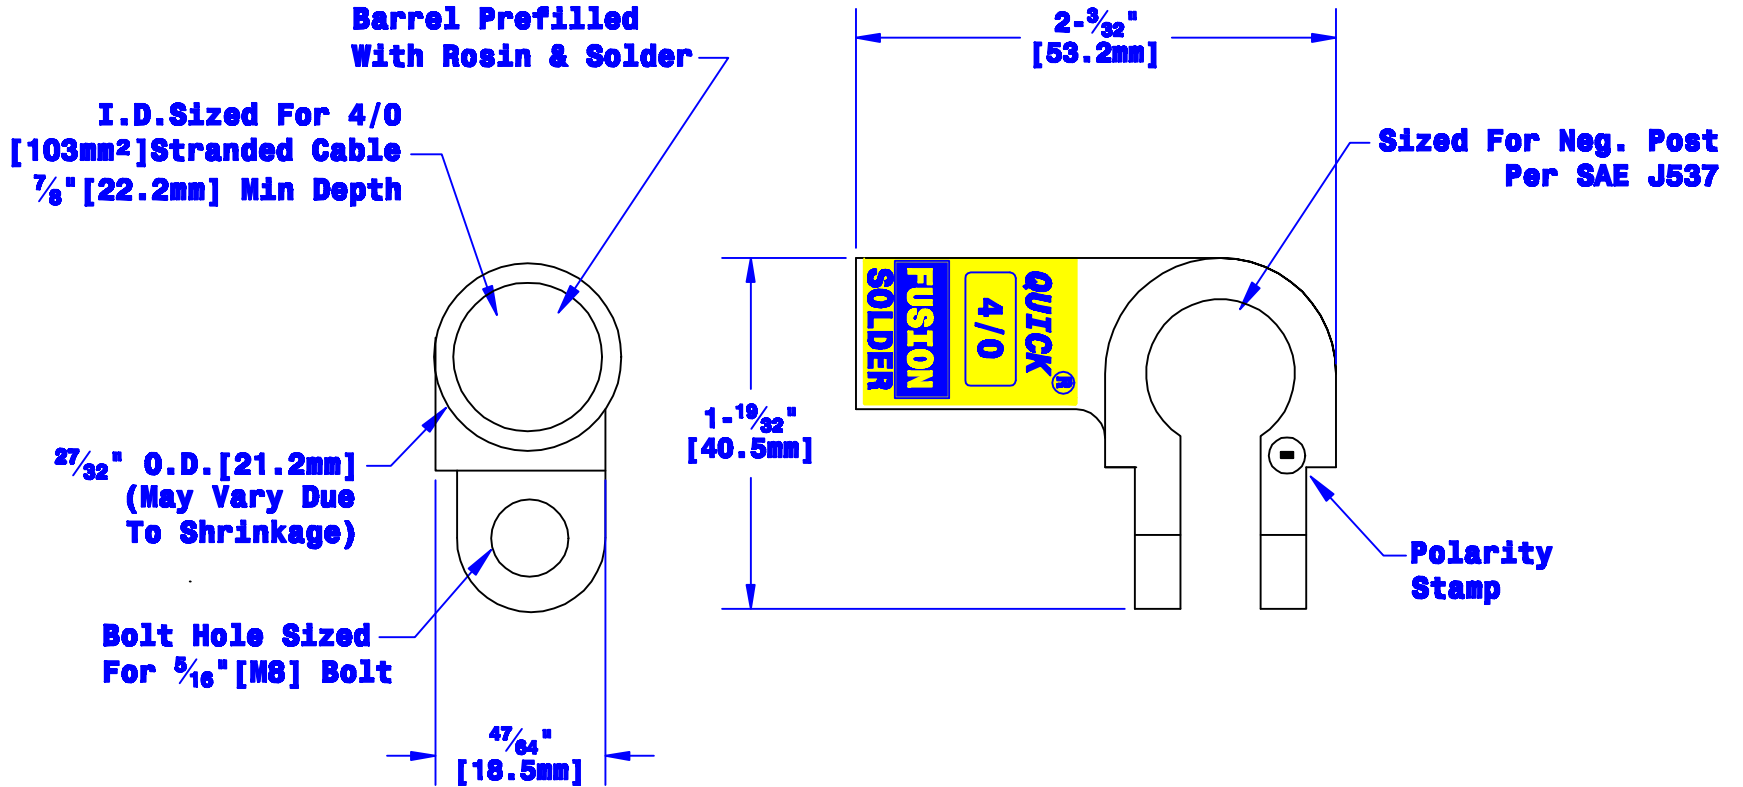

Quick Cable Reserves The Right to Alter Product Types, Their Technical Data, Dimensions, Style And Accessories Without Prior Notification.

Property of QUICKCABLE® 3700 Quick Drive Frankville, WI 53126 U.S.A. www.quickcable.com	TITLE Right Elbow, Fusion 4/0 [103mm²] Neg.
	PART # 416340N

Confidential and Proprietary Information

Material & Treatment High Conductivity Copper Alloy Tin Plated	Drawing # 416340N-INFO Sheet 1 of 1	REV A
--	--	------------------------

					Drawn By Jim H	Date 06-19-06	Checked By Mike E	Scale None
Rev A	Date 07-20-12	ECH# 2459	By JMH	Description Redrawn; printing info updated	Tolerances, unless otherwise noted Dimensions are reference only			