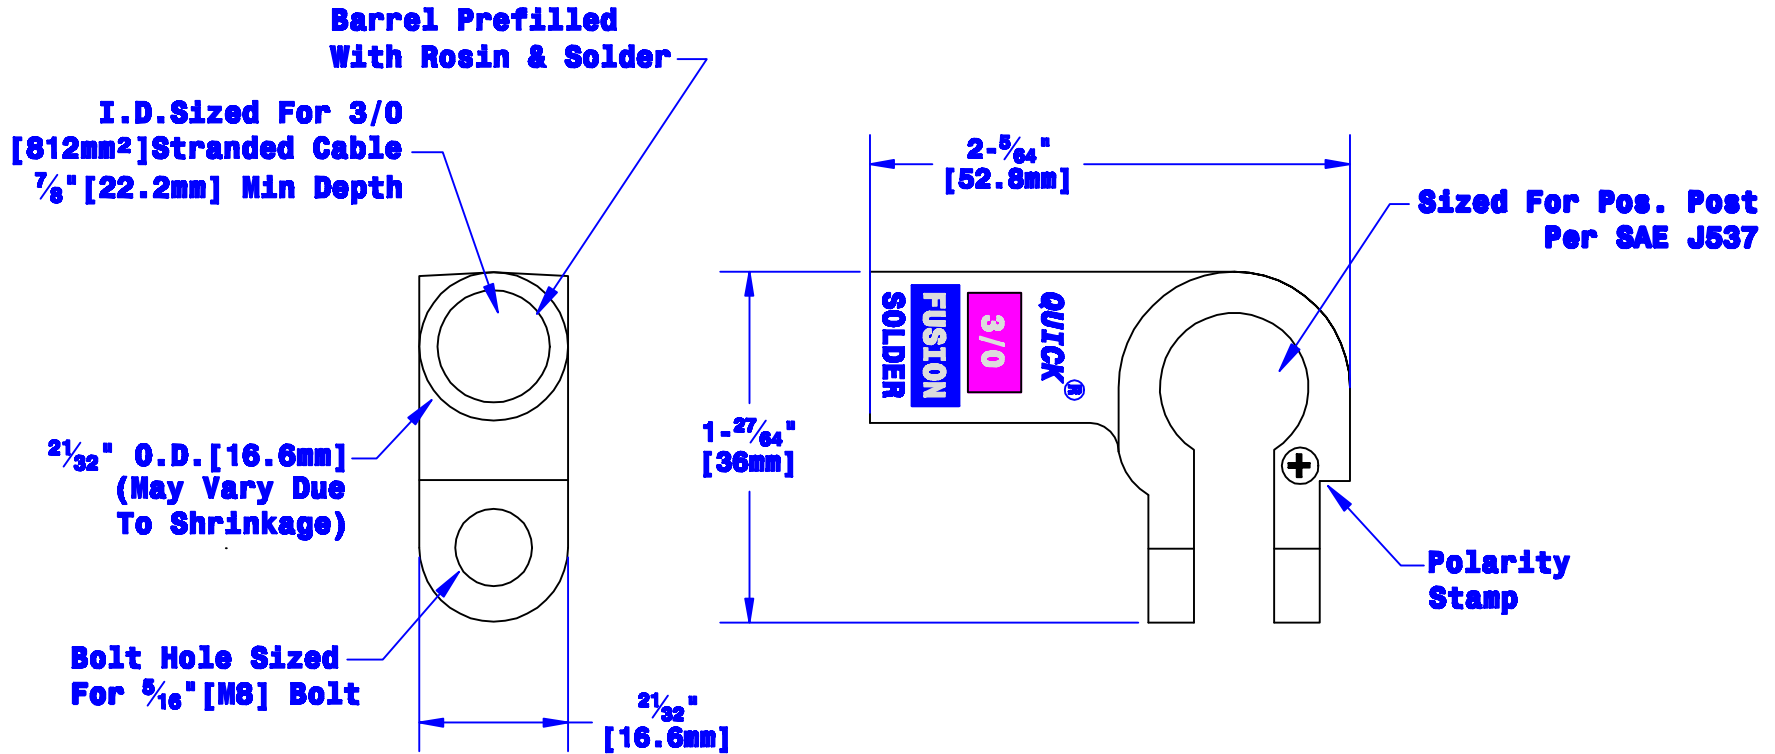

Quick Cable Reserves The Right to Alter Product Types, Their Technical Data, Dimensions, Style And Accessories Without Prior Notification.

<b>Property of</b> <b>QUICKCABLE®</b> 3700 Quick Drive Franksville, WI 53126 U.S.A. www.quickcable.com	<b>TITLE</b> Right Elbow, Fusion 3/0 [81mm <sup>2</sup> ] Pos.
	<b>PART #</b> <b>416330P</b>

**Confidential and Proprietary Information**

<b>Material &amp; Treatment</b> High Conductivity Copper Alloy Tin Plated	<b>Drawing #</b> <b>416330P-INFO</b>	<b>REV</b> <b>B</b>
Sheet 1 of 1		

					<b>Drawn By</b> <b>Jim H</b>	<b>Date</b> <b>08-08-07</b>	<b>Checked By</b> <b>Mike E</b>	<b>Scale</b> <b>None</b>
<b>B</b>	<b>07-16-12</b>	<b>2450</b>	<b>JMH</b>	<b>Redrawn; printing info updated</b>	<b>Tolerances, unless otherwise noted</b> <b>Dimensions are reference only</b>			
<b>Rev</b>	<b>Date</b>	<b>ECH#</b>	<b>By</b>	<b>Description</b>				