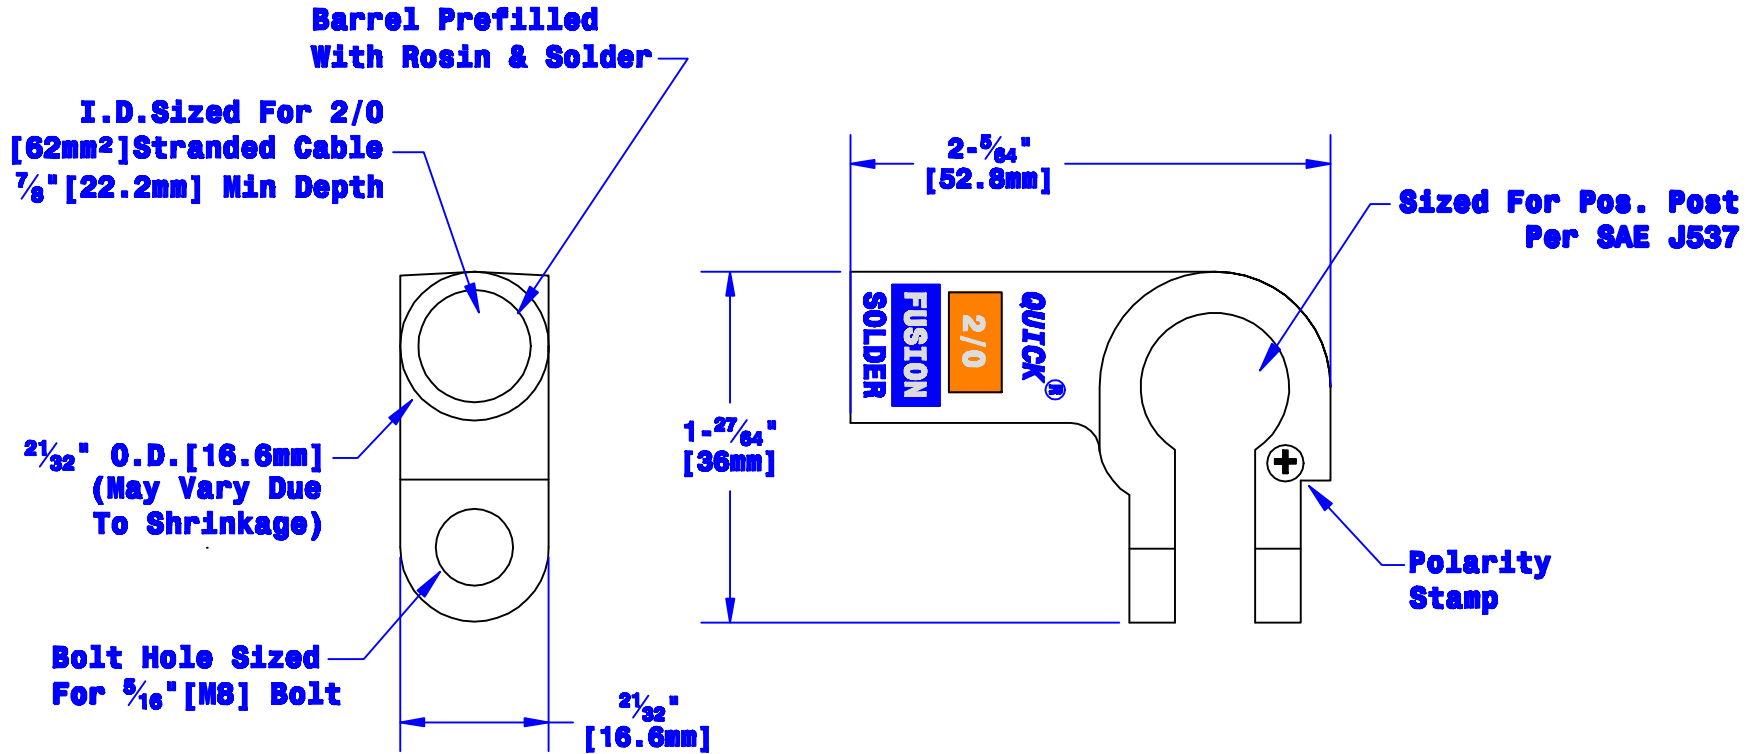

Quick Cable Reserves The Right to Alter Product Types, Their Technical Data, Dimensions, Style And Accessories Without Prior Notification.

<b>Property of</b> <b>QUICKCABLE</b> 3700 Quick Drive Franksville, WI 53126 U.S.A. www.quickcable.com	<b>TITLE</b> Right Elbow, Fusion 2/0 [62mm <sup>2</sup> ] Pos.
	<b>PART #</b> <b>416320P</b>

**Confidential and Proprietary Information**

<b>Material &amp; Treatment</b> High Conductivity Copper Alloy Tin Plated	<b>Drawing #</b> <b>416320P-INFO</b>	<b>REV</b> <b>B</b>
Sheet 1 of 1		

					<b>Drawn By</b> <b>Jim H</b>	<b>Date</b> <b>08-08-07</b>	<b>Checked By</b> <b>Mike E</b>	<b>Scale</b> <b>None</b>
					Tolerances, unless otherwise noted <b>Dimensions are reference only</b>			
<b>B</b>	<b>07-16-12</b>	<b>2450</b>	<b>JMH</b>	<b>Redrawn; printing info updated</b>				
<b>Rev</b>	<b>Date</b>	<b>ECH#</b>	<b>By</b>	<b>Description</b>				