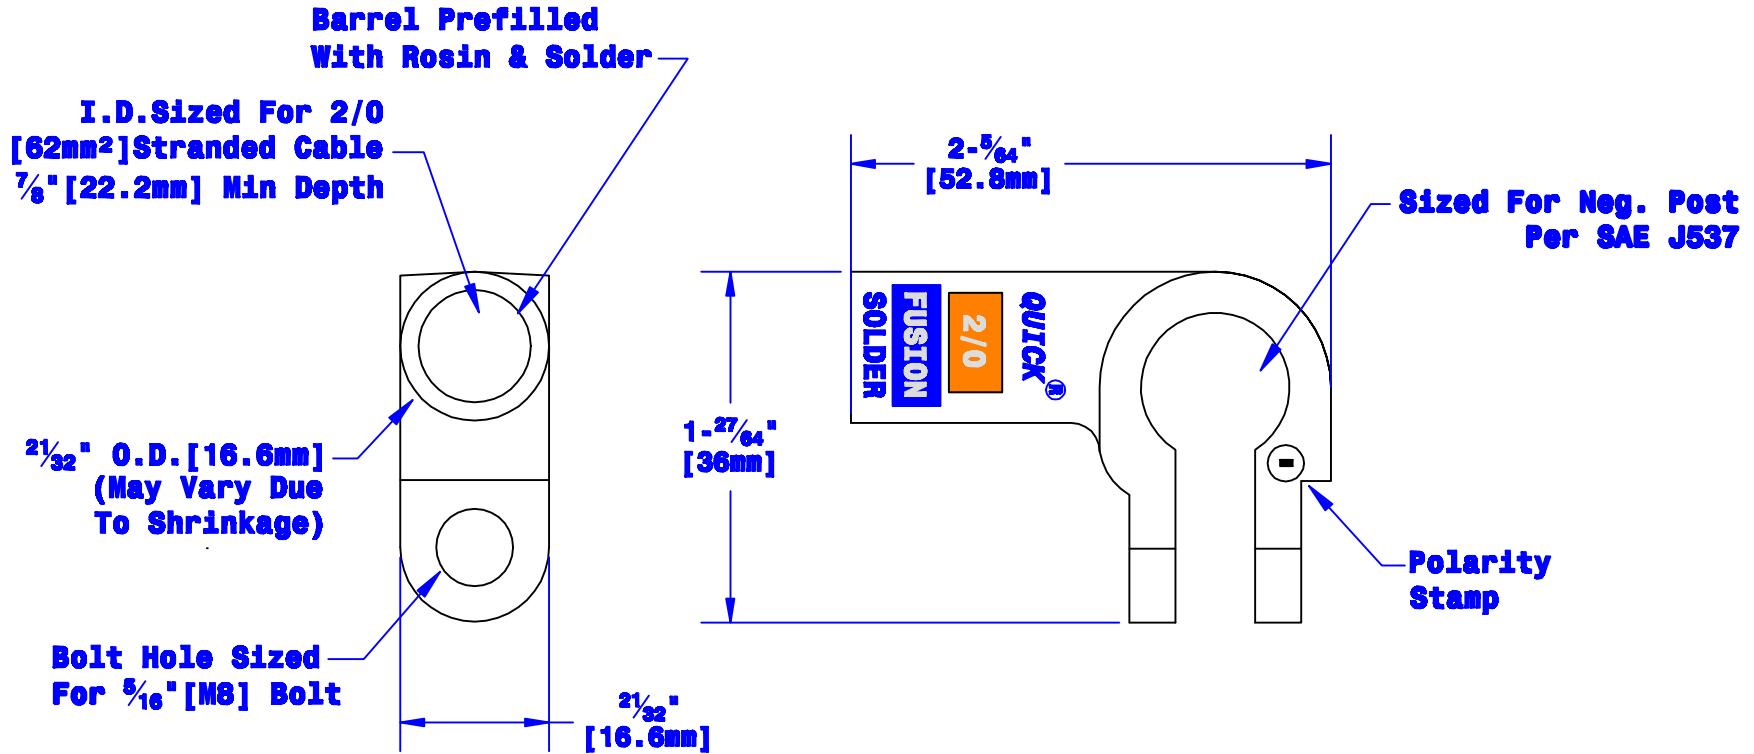

Quick Cable Reserves The Right to Alter Product Types, Their Technical Data, Dimensions, Style And Accessories Without Prior Notification.

Property of QUICKCABLE® 3700 Quick Drive Franksville, WI 53126 U.S.A. www.quickcable.com	TITLE Right Elbow, Fusion 2/0 [62mm²] Neg.
	PART # 416320N

Confidential and Proprietary Information

Material & Treatment High Conductivity Copper Alloy Tin Plated	Drawing # 416320N-INFO Sheet 1 of 1	REV B
--	--	------------------------

					Drawn By Jim H	Date 08-08-07	Checked By Mike E	Scale None
B	07-16-12	2450	JMH	Redrawn; printing info updated	Tolerances, unless otherwise noted Dimensions are reference only			
Rev	Date	ECH#	By	Description				