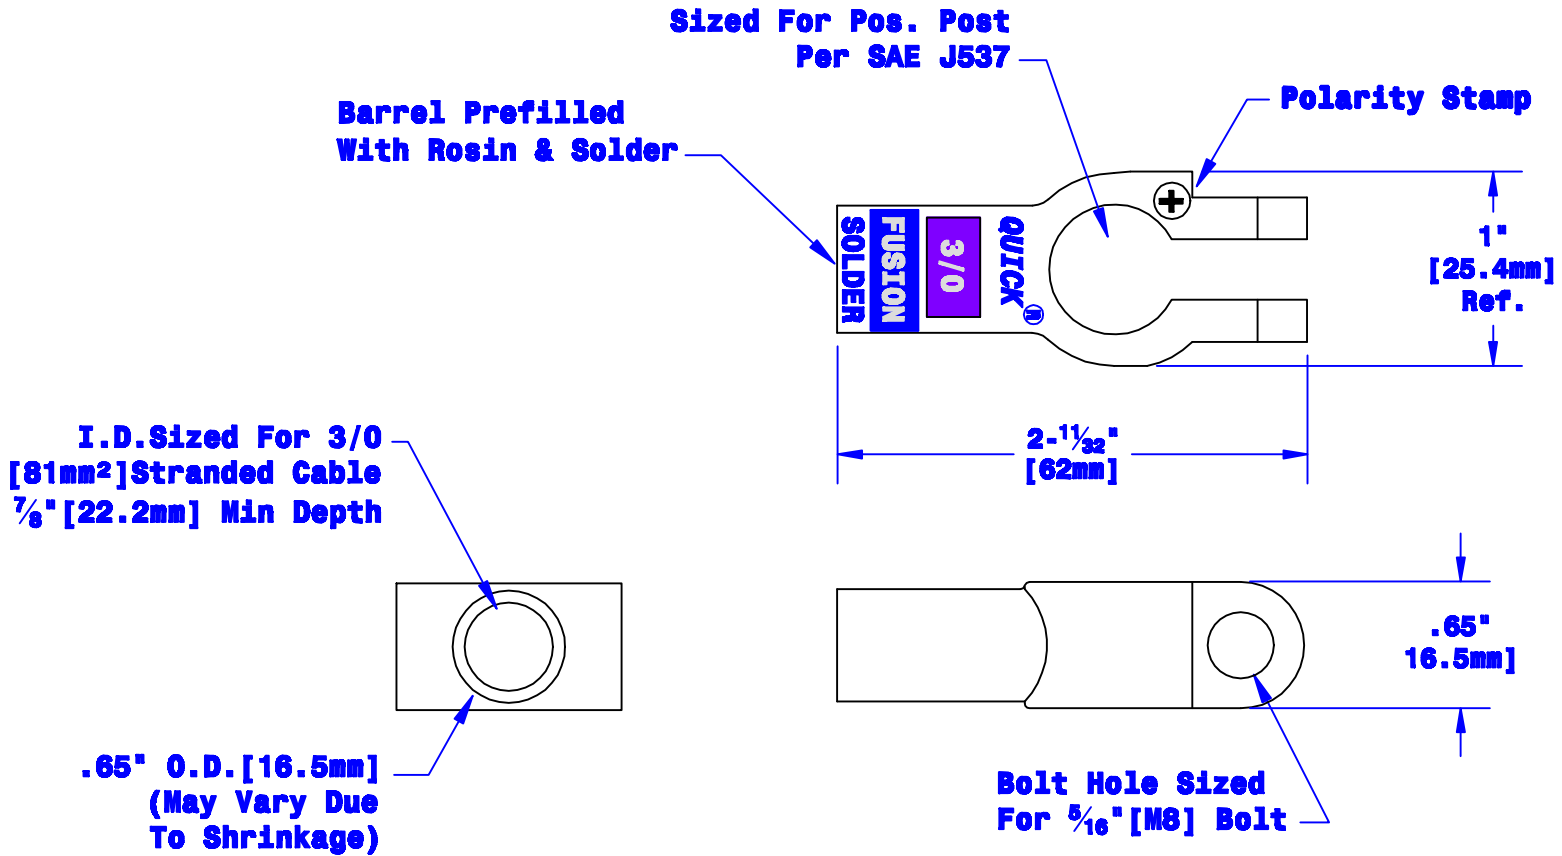

Quick Cable Reserves The Right to Alter Product Types, Their Technical Data, Dimensions, Style And Accessories Without Prior Notification.

<b>Property of</b> <b>QUICKCABLE®</b> 3700 Quick Drive Frankville, WI 53126 U.S.A. www.quickcable.com	<b>TITLE</b> <b>Straight Clamp</b> <b>3/0 [81mm²], Pos.</b>
	<b>PART #</b> <b>406330P</b>

**Confidential and Proprietary Information**

<b>Material &amp; Treatment</b> High Conductivity Copper Alloy Tin Plated	<b>Drawing #</b> <b>406330P-INFO</b>	<b>REV</b> <b>C</b>
Sheet 1 of 1		

					<b>Drawn By</b> <b>Jim H</b>	<b>Date</b> <b>08-08-07</b>	<b>Checked By</b> <b>Mike E</b>	<b>Scale</b> <b>None</b>
					Tolerances, unless otherwise noted Dimensions are reference only			
<b>Rev</b> <b>C</b>	<b>Date</b> <b>08-22-12</b>	<b>ECH#</b> <b>2459</b>	<b>By</b> <b>JMM</b>	<b>Description</b> <b>Redrawn; printing info updated</b>				