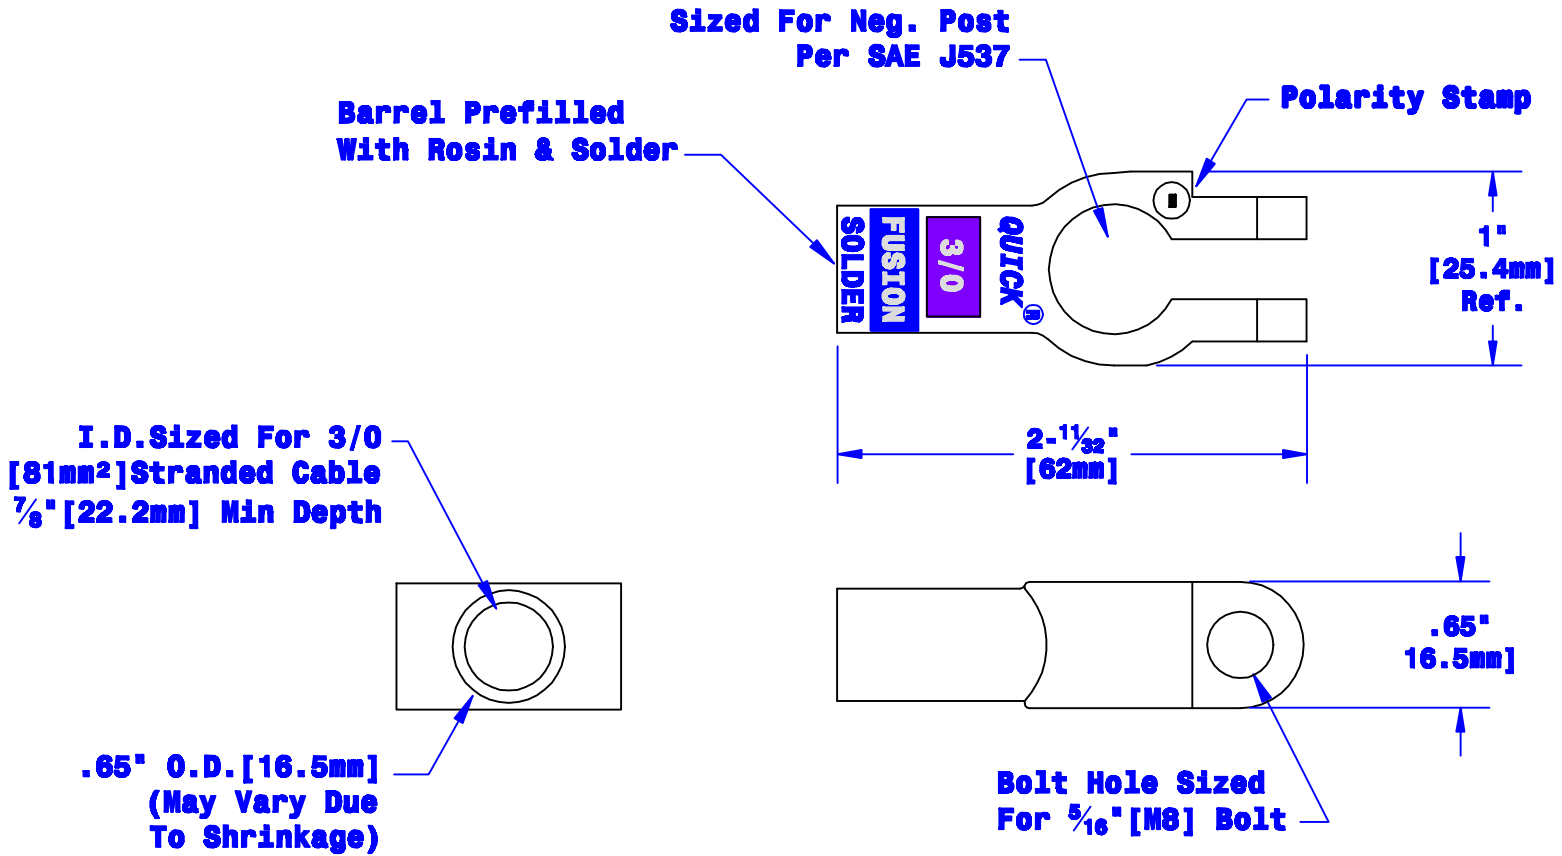

Quick Cable Reserves The Right to Alter Product Types, Their Technical Data, Dimensions, Style And Accessories Without Prior Notification.

Property of <b>QUICKCABLE</b> 3700 Quick Drive Franksville, WI 53126 U.S.A. www.quickcable.com	TITLE <b>Straight Clamp 3/0 [81mm²], Neg.</b>
	PART # <b>406330N</b>

**Confidential and Proprietary Information**

Material & Treatment High Conductivity Copper Alloy Tin Plated	Drawing # <b>406330N-INFO</b>	REV <b>C</b>
	Sheet 1 of 1	

Drawn By <b>Jim H</b>	Date <b>08-08-07</b>	Checked By <b>Mike E</b>	Scale <b>None</b>
Tolerances, unless otherwise noted			
<b>Dimensions are reference only</b>			
<b>C</b>	<b>08-22-12</b>	<b>2459</b>	<b>JMM</b>
Rev	Date	ECH#	By
			<b>Redrawn; printing info updated</b>
			<b>Description</b>