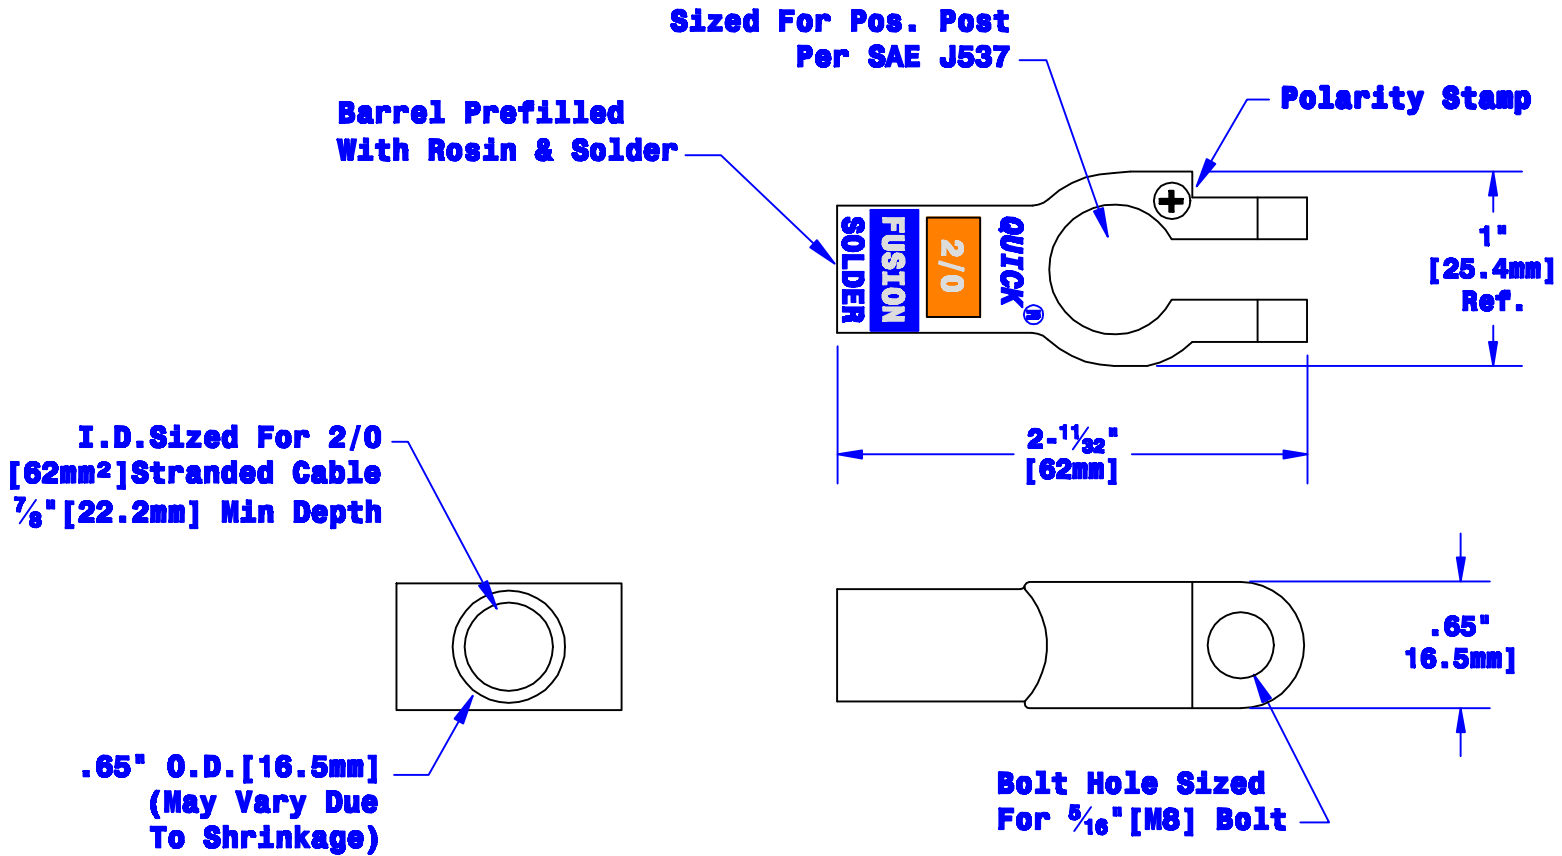

Quick Cable Reserves The Right to Alter Product Types, Their Technical Data, Dimensions, Style And Accessories Without Prior Notification.

Property of QUICKCABLE 3700 Quick Drive Frankville, WI 53126 U.S.A. www.quickcable.com		TITLE Straight Clamp 2/0 [62mm²], Pos.
		PART # 406320P
Confidential and Proprietary Information		
Material & Treatment High Conductivity Copper Alloy Tin Plated	Drawing # 406320P-INFO	REV C
Sheet 1 of 1		

Drawn By Jim H	Date 08-08-07	Checked By Mike E	Scale None
Tolerances, unless otherwise noted Dimensions are reference only			
C	08-22-12	2459	JMH
Rev	Date	ECH#	By
			Description
			Redrawn; printing info updated