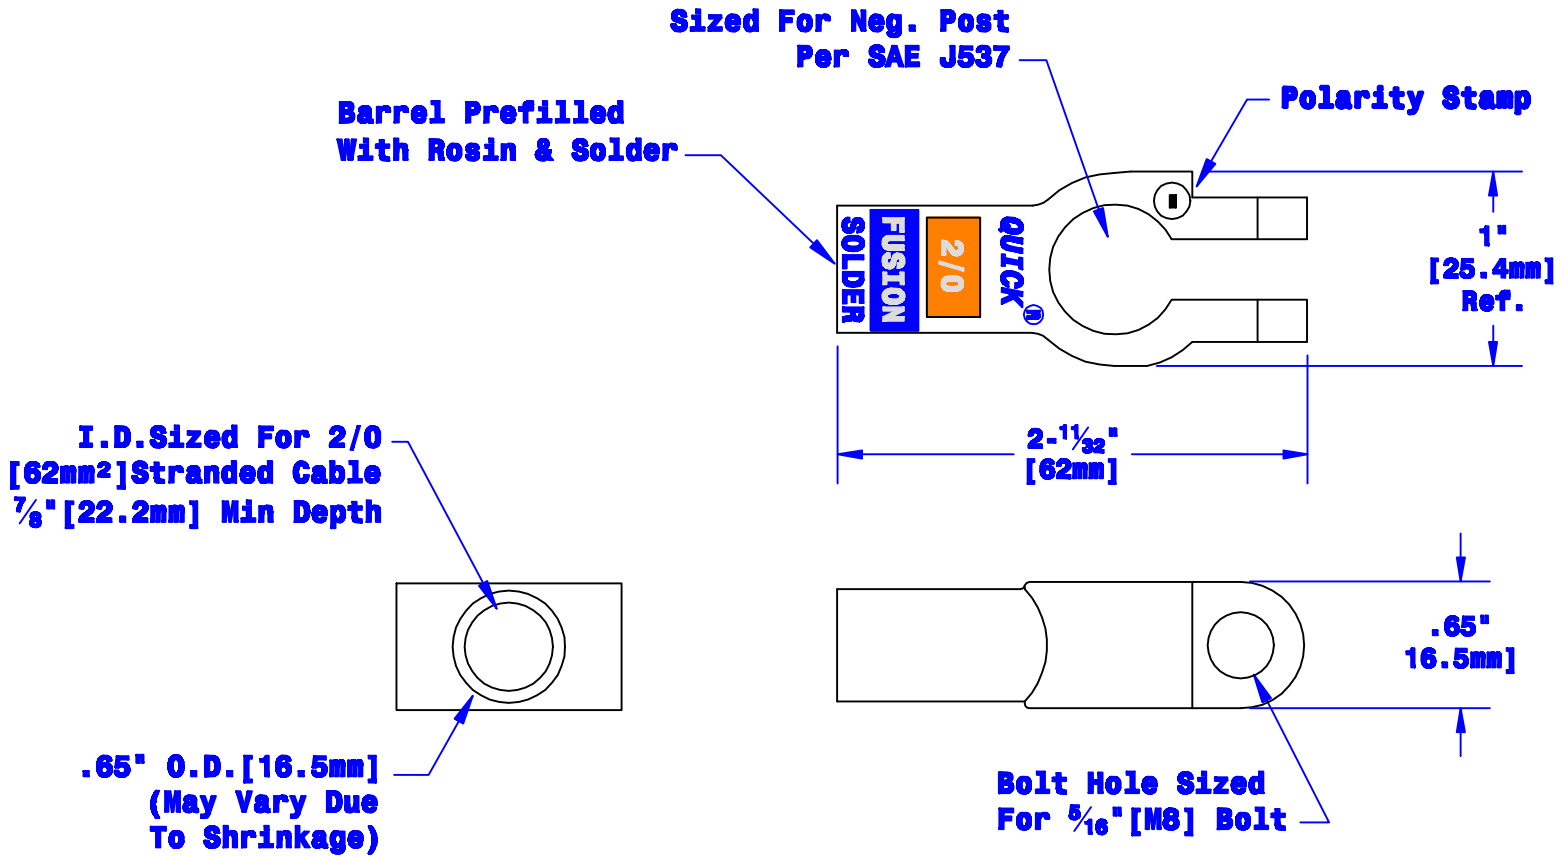

Quick Cable Reserves The Right to Alter Product Types, Their Technical Data, Dimensions, Style And Accessories Without Prior Notification.

<b>Property of</b> <b>QUICKCABLE®</b> 3700 Quick Drive Frankville, WI 53126 U.S.A. www.quickcable.com	<b>TITLE</b> <b>Straight Clamp</b> <b>2/0 [62mm²], Neg.</b>
	<b>PART #</b> <b>406320N</b>

**Confidential and Proprietary Information**

<b>Material &amp; Treatment</b> High Conductivity Copper Alloy Tin Plated	<b>Drawing #</b> <b>406320N-INFO</b>	<b>REV</b> <b>C</b>
Sheet 1 of 1		

					Drawn By <b>Jim H</b>	Date <b>08-08-07</b>	Checked By <b>Mike E</b>	Scale <b>None</b>
					Tolerances, unless otherwise noted Dimensions are reference only			
<b>C</b>	<b>08-22-12</b>	<b>2459</b>	<b>JMH</b>	Redrawn; printing info updated				
<b>Rev</b>	<b>Date</b>	<b>ECH#</b>	<b>By</b>	<b>Description</b>				