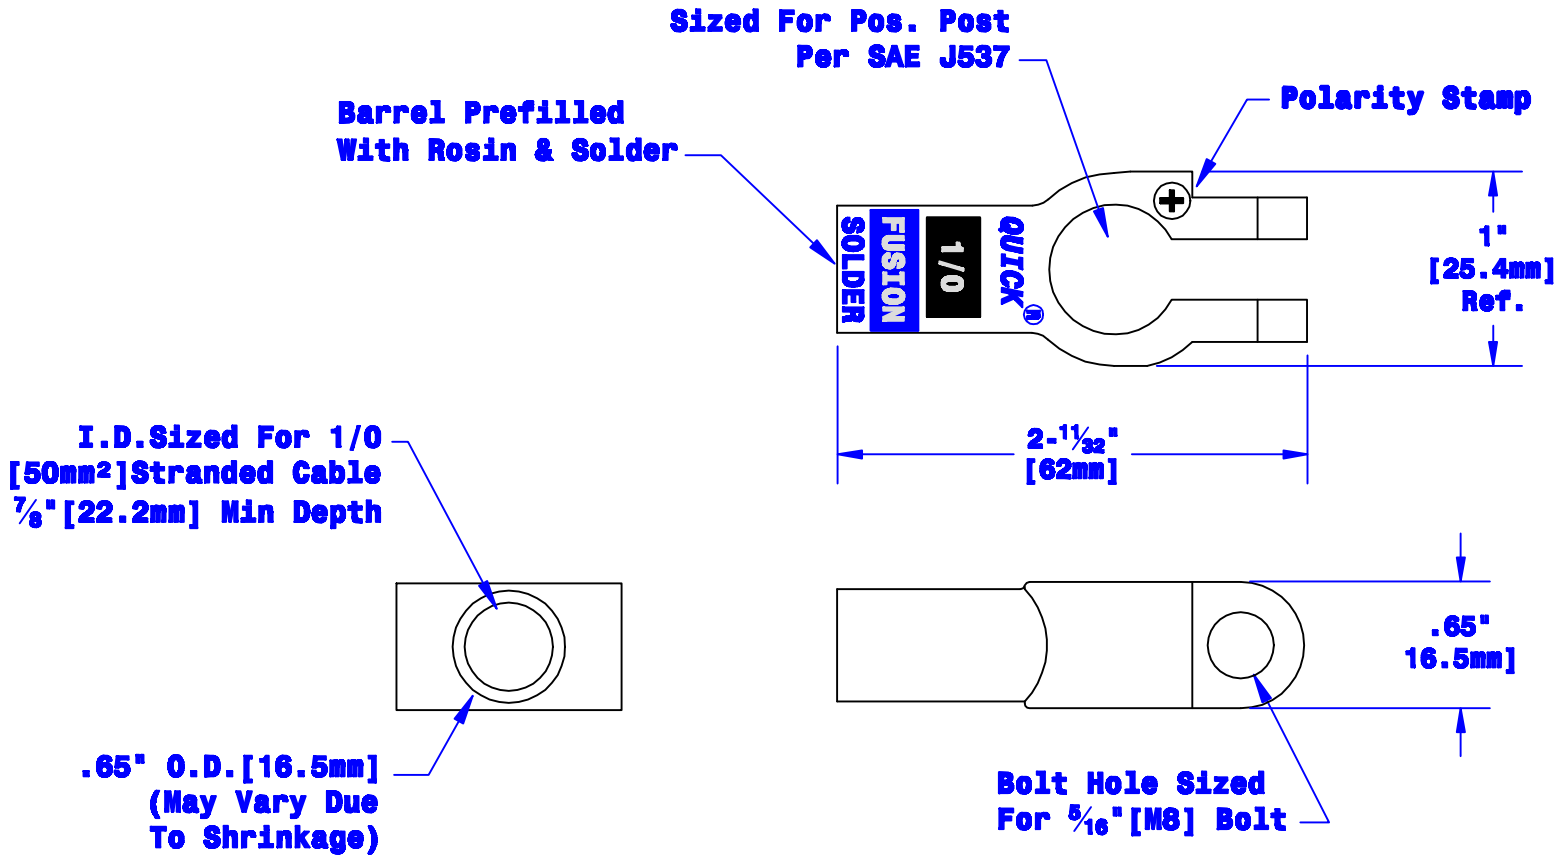

Quick Cable Reserves The Right to Alter Product Types, Their Technical Data, Dimensions, Style And Accessories Without Prior Notification.

Property of QUICKCABLE 3700 Quick Drive Franksville, WI 53126 U.S.A. www.quickcable.com		TITLE Straight Clamp 1/0 [50mm²], Pos.
		PART # 406310P
Confidential and Proprietary Information		
Material & Treatment High Conductivity Copper Alloy Tin Plated	Drawing # 406310P-INFO	REV C
		Sheet 1 of 1

Drawn By Jim H	Date 08-08-07	Checked By Mike E	Scale None
Tolerances, unless otherwise noted Dimensions are reference only			
C	08-22-12	2459	JMH
Rev	Date	ECH#	By
			Description
			Redrawn; printing info updated