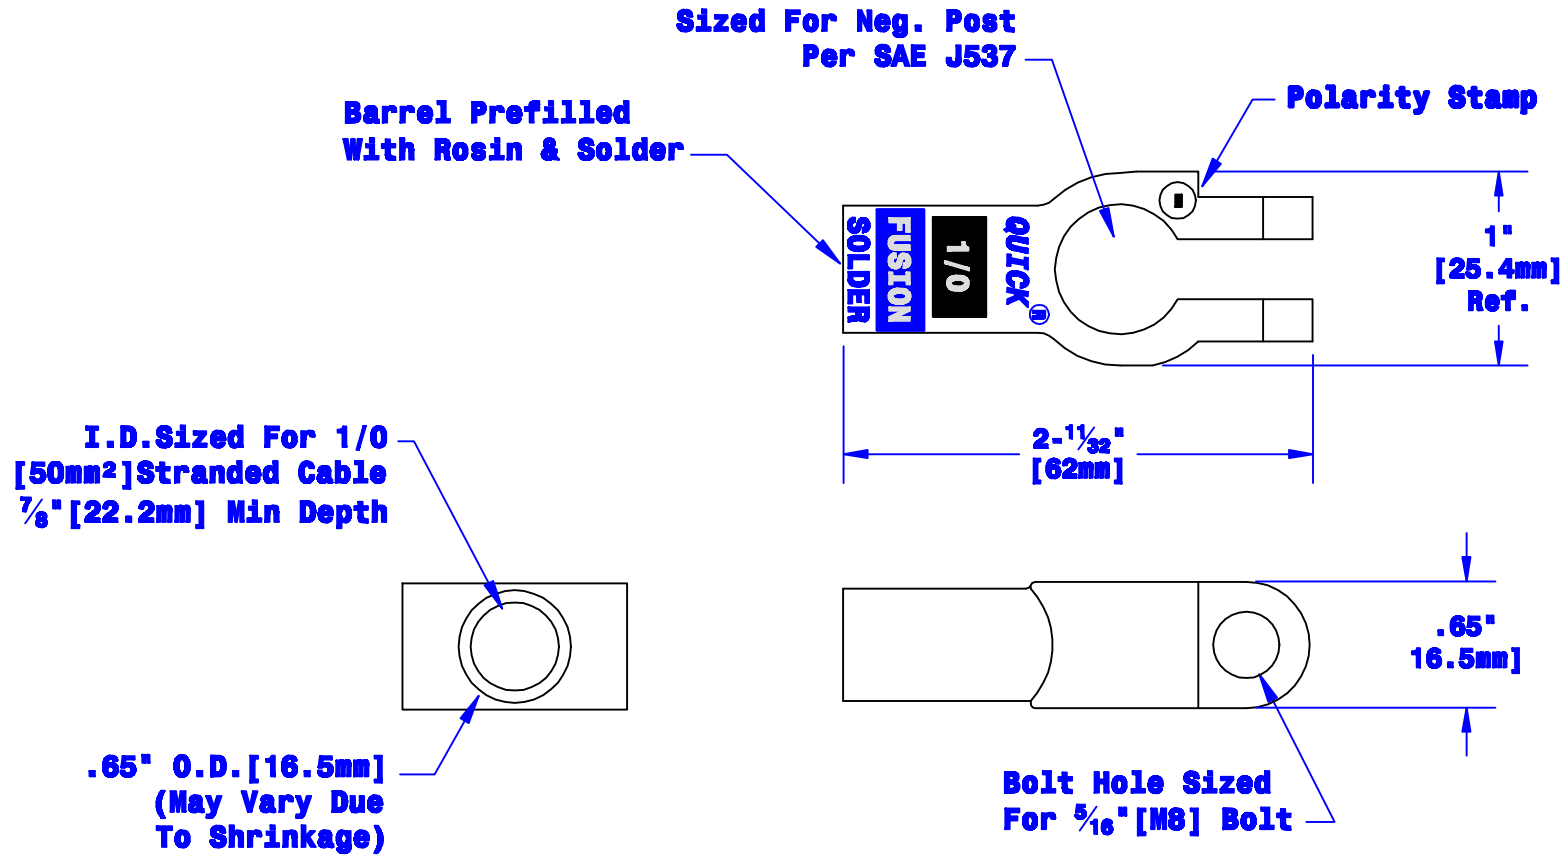

Quick Cable Reserves The Right to Alter Product Types, Their Technical Data, Dimensions, Style And Accessories Without Prior Notification.

Property of QUICKCABLE 3700 Quick Drive Franksville, WI 53126 U.S.A. www.quickcable.com	TITLE Straight Clamp 1/0 [50mm²], Neg.
	PART # 406310N

Confidential and Proprietary Information

Material & Treatment High Conductivity Copper Alloy Tin Plated	Drawing # 406310N-INFO	REV C
Sheet 1 of 1		

					Drawn By Jim H	Date 08-08-07	Checked By Mike E	Scale None
					Tolerances, unless otherwise noted Dimensions are reference only			
Rev C	Date 06-22-12	ECH# 2459	By JMM	Description Redrawn; printing info updated				