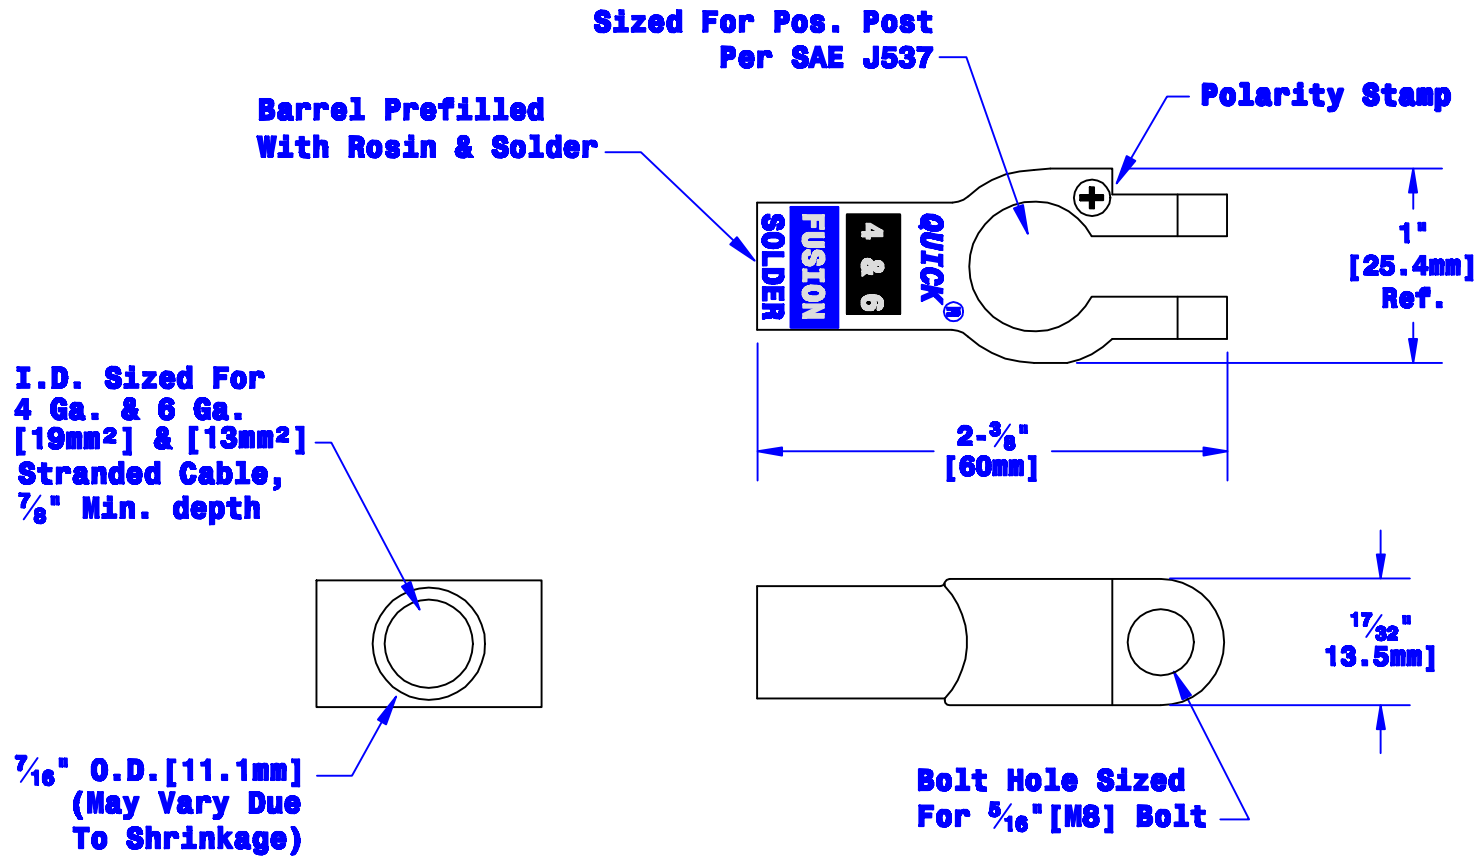

Quick Cable Reserves The Right to Alter Product Types, Their Technical Data, Dimensions, Style And Accessories Without Prior Notification.

Property of QUICKCABLE 3700 Quick Drive Frankville, WI 53126 U.S.A. www.quickcable.com	TITLE Straight Clamp, Pos. 4 Ga. [19mm²] and 6 Ga. [13mm²]
	PART # 406304P

Confidential and Proprietary Information

Material & Treatment High Conductivity Copper Alloy Tin Plated	Drawing # 406304P-INFO	REV A
Sheet 1 of 1		

					Drawn By Jim H	Date 08-08-07	Checked By Mike E	Scale None
					Tolerances, unless otherwise noted Dimensions are reference only			
Rev A	Date 08-22-12	ECH# 2459	By JMH	Description Redrawn; printing info updated				