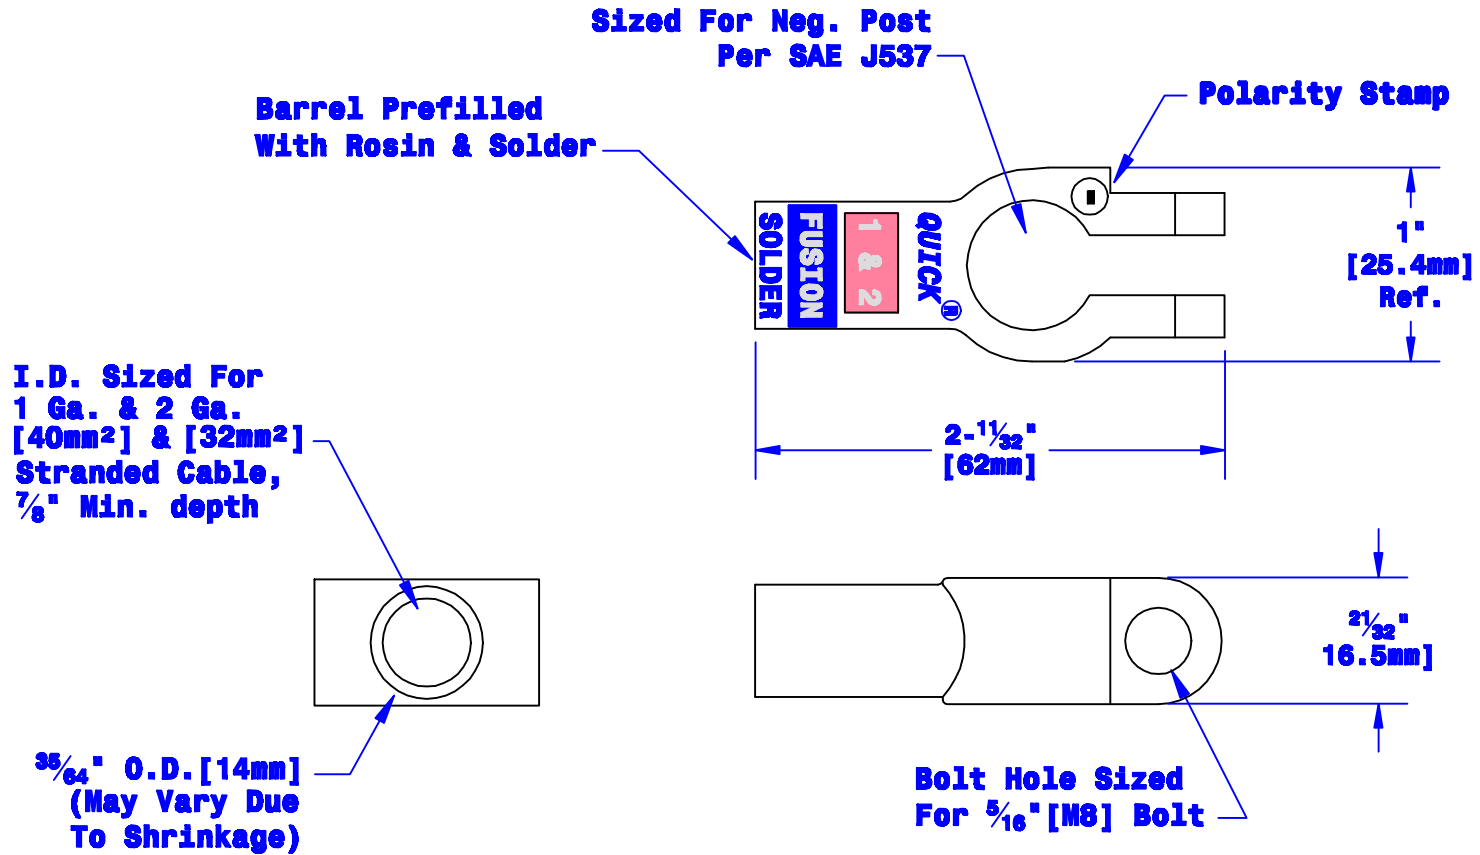

Quick Cable Reserves The Right to Alter Product Types, Their Technical Data, Dimensions, Style And Accessories Without Prior Notification.

Property of QUICKCABLE 3700 Quick Drive Franksville, WI 53126 U.S.A. www.quickcable.com	TITLE Straight Clamp, Neg. 1 Ga. [40mm²] and 2 Ga. [32mm²]
	PART # 406301N

Confidential and Proprietary Information

Material & Treatment High Conductivity Copper Alloy Tin Plated	Drawing # 406301N-INFO	REV A
Sheet 1 of 1		

					Drawn By Jim H	Date 08-08-07	Checked By Mike E	Scale None
					Tolerances, unless otherwise noted Dimensions are reference only			
Rev A	Date 07-02-12	ECH# 2459	By JMM	Description Redrawn; printing info updated				