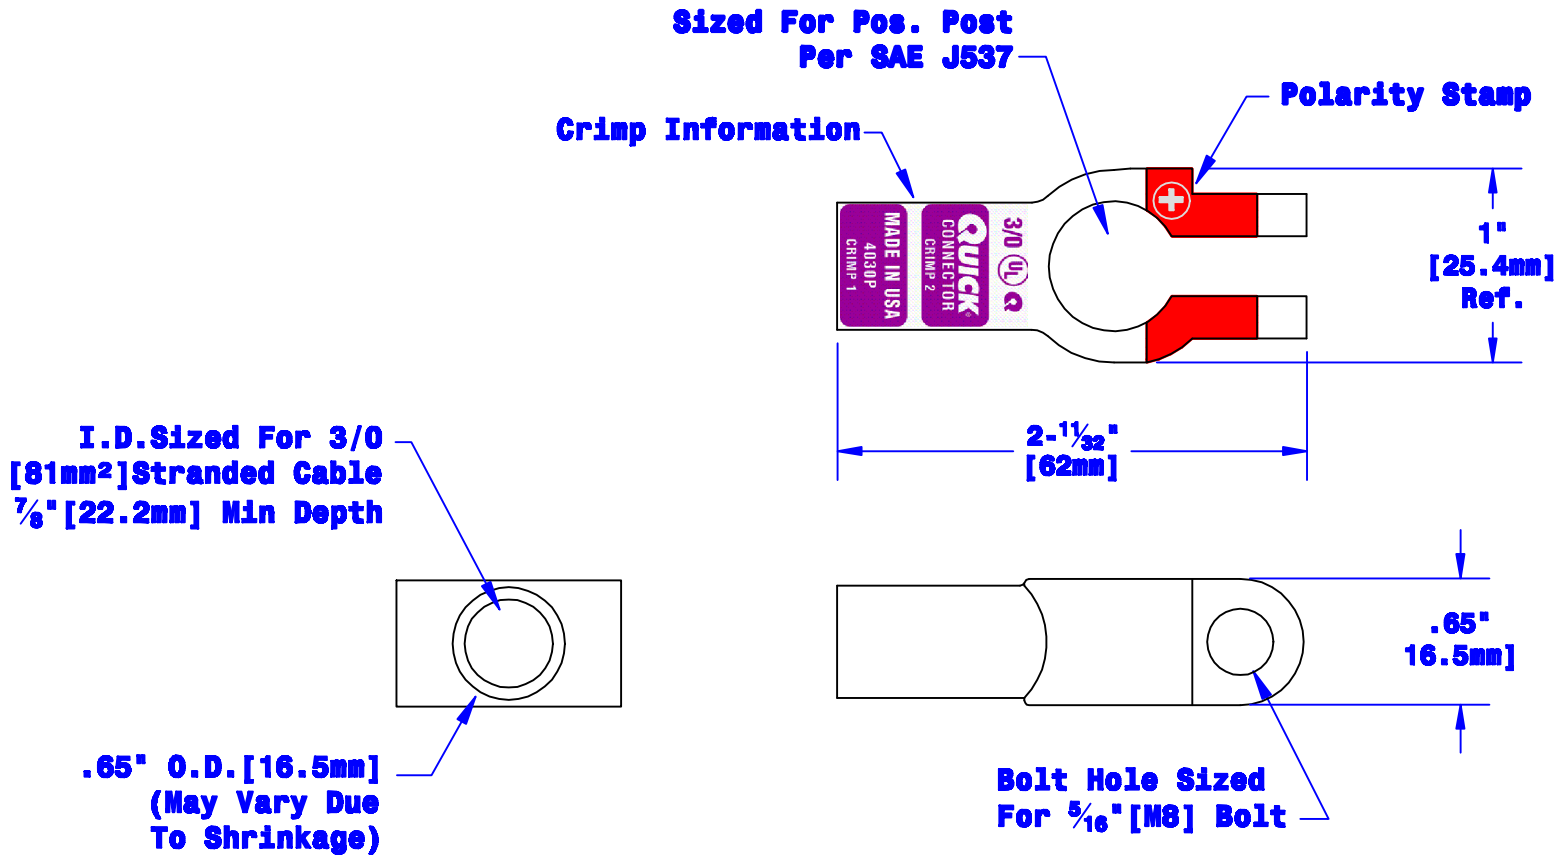

Quick Cable Reserves The Right to Alter Product Types, Their Technical Data, Dimensions, Style And Accessories Without Prior Notification.

Property of <b>QUICKCABLE</b> 3700 Quick Drive Franksville, WI 53126 U.S.A. www.quickcable.com		TITLE <b>Straight Clamp 3/0 [81mm²], Pos.</b>
		PART # <b>4030P</b>
<b>Confidential and Proprietary Information</b>		
Material & Treatment High Conductivity Copper Alloy Tin Plated	Drawing # <b>4030P-INFO</b>	REV <b>D</b>
		Sheet 1 of 1

Drawn By <b>Paul</b>	Date <b>03-31-03</b>	Checked By <b>Mike E</b>	Scale <b>None</b>
Tolerances, unless otherwise noted <b>Dimensions are reference only</b>			
<b>D</b>	<b>05-03-12</b>	<b>2459</b>	<b>JMM</b>
Rev	Date	ECH#	By
			Description
			Redrawn; printing info updated