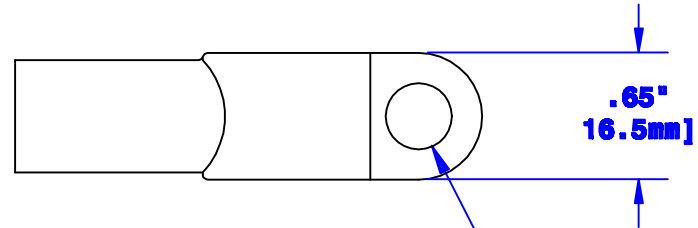

Quick Cable Reserves The Right to Alter Product Types, Their Technical Data, Dimensions, Style And Accessories Without Prior Notification.

Univ. Clamp, Fits
SAE J537 Pos. or
Neg. Post

Crimp Information

Polarity Stamp

I.D. Sized For 2/0
[62mm²] Stranded Cable
7/8" [22.2mm] Min Depth

.65" O.D. [16.5mm]
(May Vary Due
To Shrinkage)

Bolt Hole Sized
For 5/16" [M8] Bolt

Property of QUICKCABLE® 3700 Quick Drive Franksville, WI 53126 U.S.A. www.quickcable.com	TITLE Straight Clamp 2/0 [62mm²], Univ.
	PART # 4020U

Confidential and Proprietary Information

Material & Treatment High Conductivity Copper Alloy Tin Plated	Drawing # 4020U-INFO	REV C
Sheet 1 of 1		

					Drawn By Paul	Date 03-31-03	Checked By Mike E None	Scale None
					Tolerances, unless otherwise noted Dimensions are reference only			
Rev C	Date 05-03-12	ECH# 2459	By JMM	Description Redrawn; printing info updated				