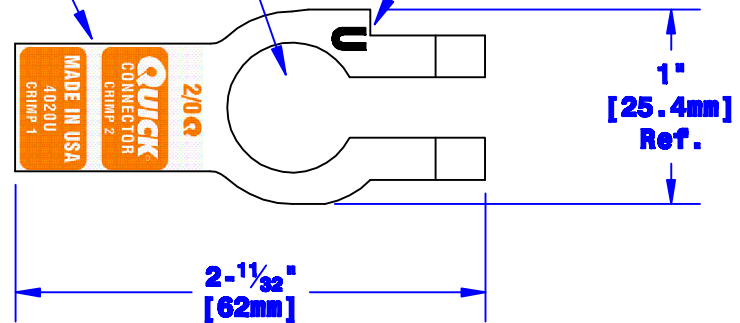

Quick Cable Reserves The Right to Alter Product Types, Their Technical Data, Dimensions, Style And Accessories Without Prior Notification.

Univ. Clamp, Fits
SAE J537 Pos. or
Neg. Post

Crimp Information

Polarity Stamp

I.D. Sized For 2/0
[62mm²] Stranded Cable
7/8" [22.2mm] Min Depth

.65" O.D. [16.5mm]
(May Vary Due
To Shrinkage)

Bolt Hole Sized
For 5/16" [M8] Bolt

Property of QUICKCABLE® 3700 Quick Drive Franksville, WI 53126 U.S.A. www.quickcable.com	TITLE Straight Clamp 2/0 [62mm²], Univ.
	PART # 4020U

Confidential and Proprietary Information

Material & Treatment High Conductivity Copper Alloy Tin Plated	Drawing # 4020U-INFO	REV C
Sheet 1 of 1		

					Drawn By Paul	Date 03-31-03	Checked By Mike E None	Scale None
					Tolerances, unless otherwise noted Dimensions are reference only			
Rev C	Date 05-03-12	ECH# 2459	By JMM	Description Redrawn; printing info updated				