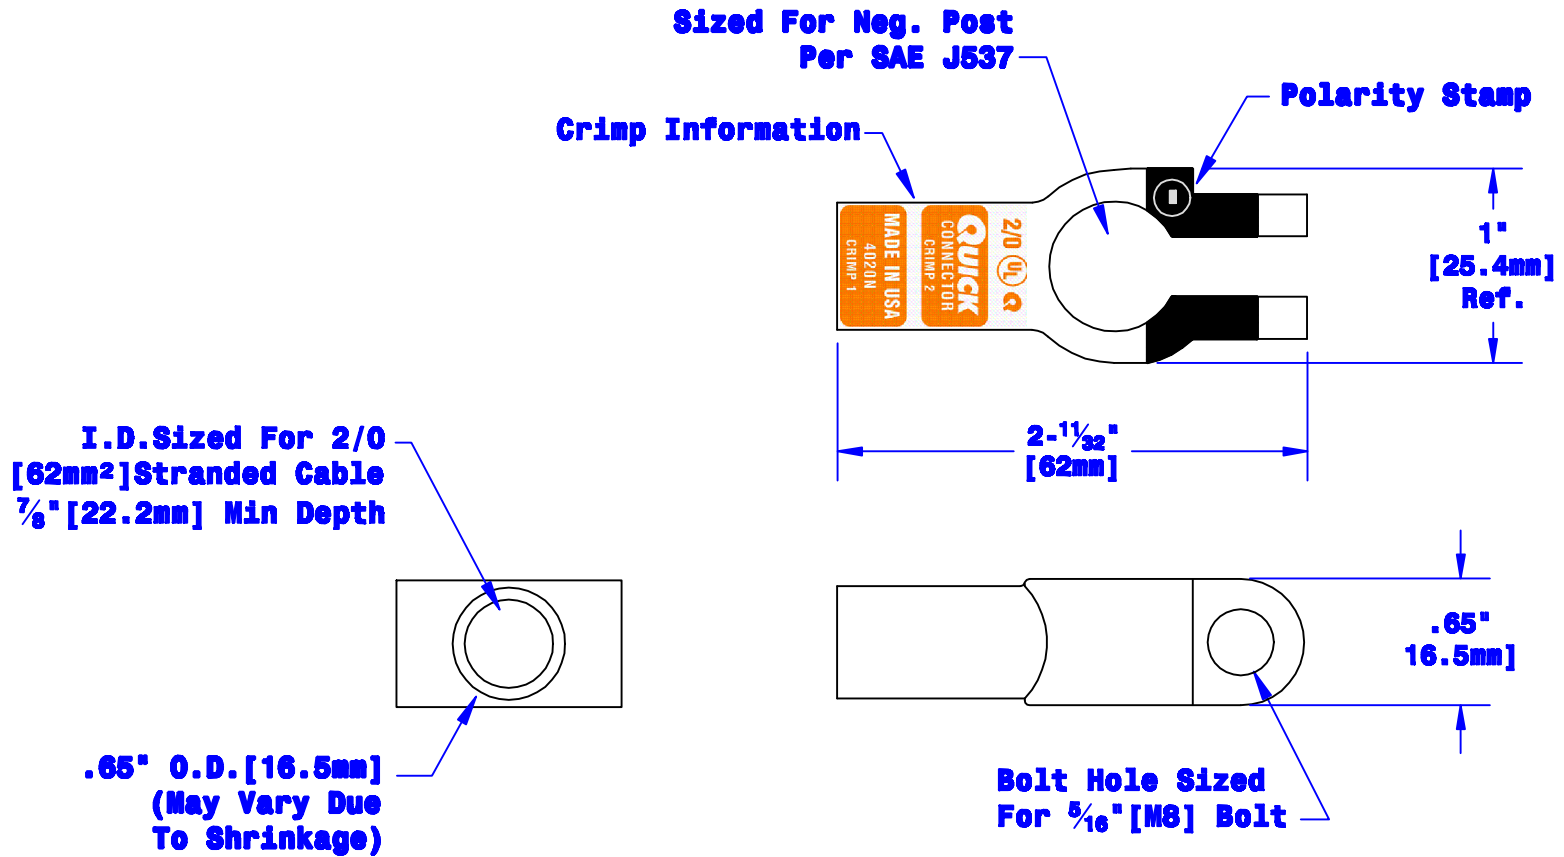

Quick Cable Reserves The Right to Alter Product Types, Their Technical Data, Dimensions, Style And Accessories Without Prior Notification.

Property of <b>QUICKCABLE</b> 3700 Quick Drive Franksville, WI 53126 U.S.A. www.quickcable.com	TITLE
	<b>Straight Clamp                  2/0 [62mm²], Neg.</b>
	PART #
	<b>4020N</b>

**Confidential and Proprietary Information**

Material & Treatment	Drawing #	REV
High Conductivity Copper Alloy Tin Plated	<b>4020N-INFO</b>	<b>D</b>
	Sheet 1 of 1	

Drawn By	Date	Checked By	Scale	
<b>Paul</b>	<b>03-31-03</b>	<b>Mike E</b>	<b>None</b>	
Tolerances, unless otherwise noted				
<b>Dimensions are reference only</b>				
Rev	Date	ECH#	By	Description
<b>D</b>	<b>05-07-12</b>	<b>2459</b>	<b>JMM</b>	<b>Redrawn; printing info updated</b>