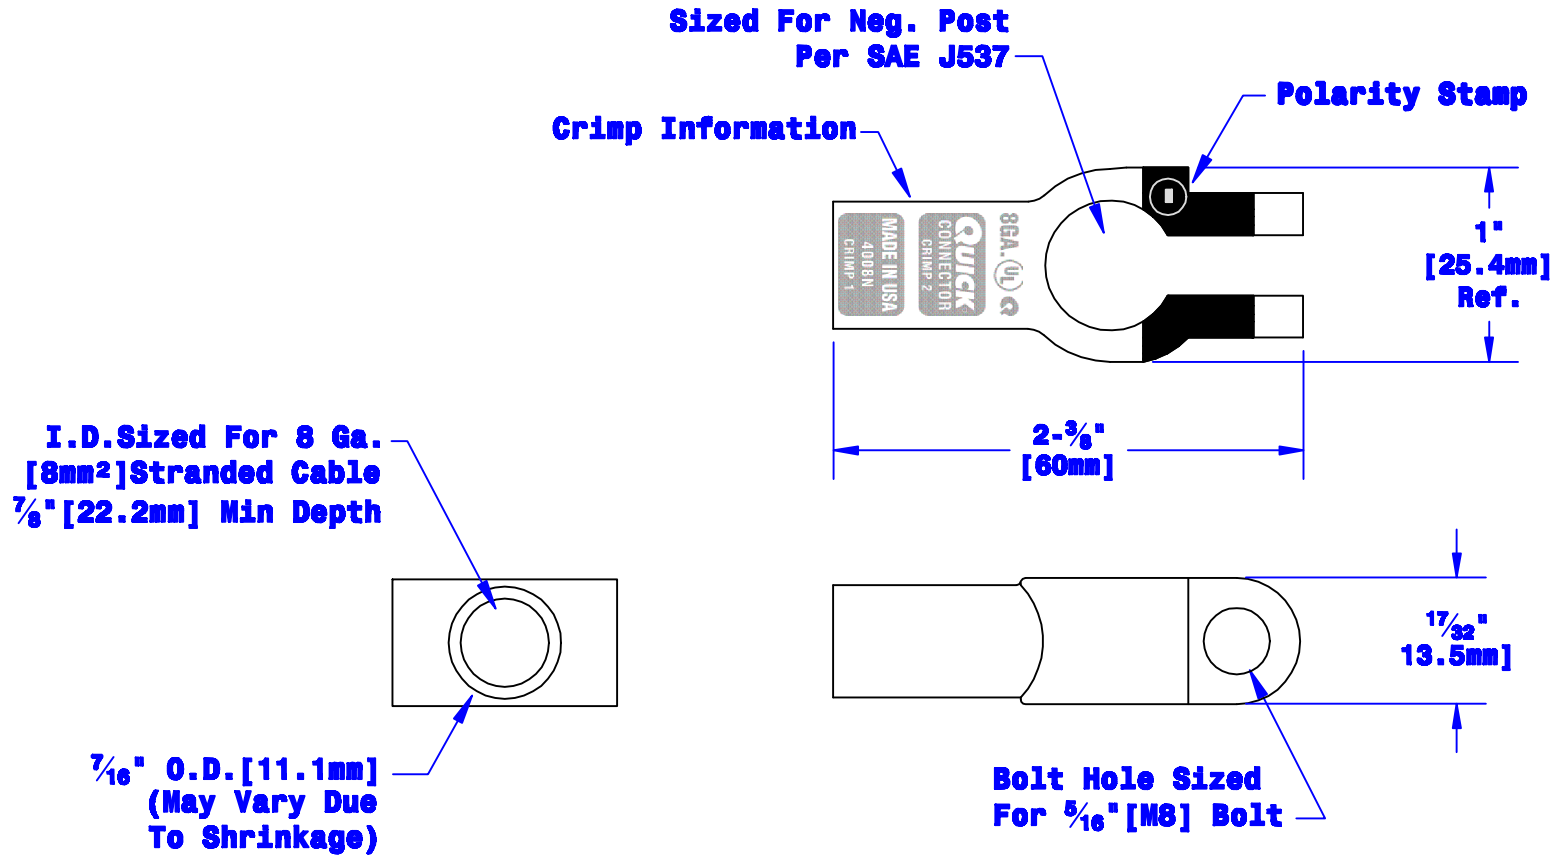

Quick Cable Reserves The Right to Alter Product Types, Their Technical Data, Dimensions, Style And Accessories Without Prior Notification.

Property of <b>QUICKCABLE</b> 3700 Quick Drive Franksville, WI 53126 U.S.A. www.quickcable.com		TITLE <b>Straight Clamp 8 Ga. [8mm²], Neg.</b>
		PART # <b>4008N</b>
<b>Confidential and Proprietary Information</b>		
Material & Treatment High Conductivity Copper Alloy Tin Plated	Drawing # <b>4008N-INFO</b>	REV <b>D</b>
		Sheet 1 of 1

Drawn By <b>Paul</b>	Date <b>03-31-03</b>	Checked By <b>Mike E</b>	Scale <b>None</b>
Tolerances, unless otherwise noted <b>Dimensions are reference only</b>			
<b>D</b>	<b>05-03-12</b>	<b>2459</b>	<b>JMM</b>
Rev	Date	ECH#	By
			Description
			Redrawn; printing info updated