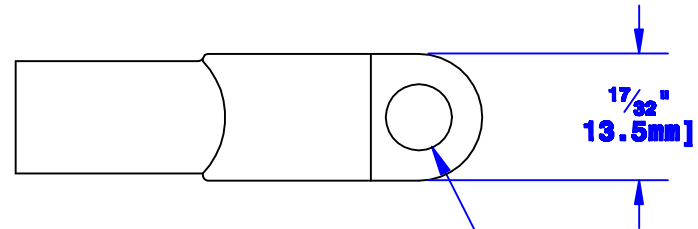

Quick Cable Reserves The Right to Alter Product Types, Their Technical Data, Dimensions, Style And Accessories Without Prior Notification.

Univ. Clamp, Fits  
SAE J537 Pos. or  
Neg. Post

Crimp Information

Polarity Stamp

I.D. Sized For 6 Ga.  
[13mm<sup>2</sup>] Stranded Cable  
7/8" [22.2mm] Min Depth

7/16" O.D. [11.1mm]  
(May Vary Due  
To Shrinkage)

Bolt Hole Sized  
For 5/16" [M8] Bolt

Property of <b>QUICKCABLE</b> 3700 Quick Drive Franksville, WI 53126 U.S.A. www.quickcable.com	TITLE <b>Straight Clamp 6 Ga. [13mm<sup>2</sup>], Univ.</b>
	PART # <b>4006U</b>

**Confidential and Proprietary Information**

Material & Treatment High Conductivity Copper Alloy Tin Plated	Drawing # <b>4006U-INFO</b>	REV <b>C</b>
	Sheet 1 of 1	

Drawn By <b>Paul</b>	Date <b>03-31-03</b>	Checked By <b>Roger</b>	Scale <b>None</b>
Tolerances, unless otherwise noted			
Dimensions are reference only			
<b>C</b>	<b>05-03-12</b>	<b>2459</b>	<b>JMH</b>
Rev	Date	ECH#	By
			Description
			Redrawn; printing info updated