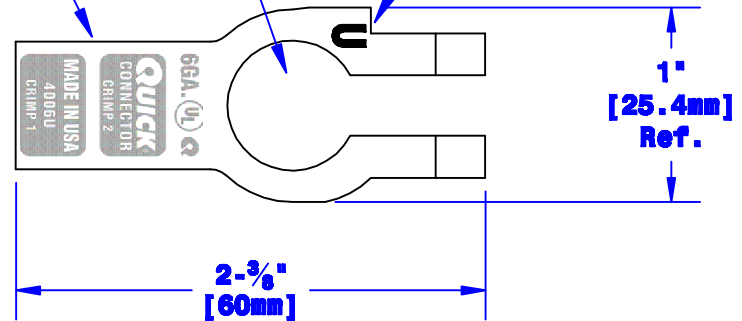

Quick Cable Reserves The Right to Alter Product Types, Their Technical Data, Dimensions, Style And Accessories Without Prior Notification.

Univ. Clamp, Fits  
SAE J537 Pos. or  
Neg. Post

Crimp Information

Polarity Stamp

I.D. Sized For 6 Ga.  
[13mm<sup>2</sup>] Stranded Cable  
7/8" [22.2mm] Min Depth

7/16" O.D. [11.1mm]  
(May Vary Due  
To Shrinkage)

Bolt Hole Sized  
For 5/16" [M8] Bolt

Property of <b>QUICKCABLE</b> 3700 Quick Drive Franksville, WI 53126 U.S.A. www.quickcable.com	TITLE <b>Straight Clamp 6 Ga. [13mm<sup>2</sup>], Univ.</b>
	PART # <b>4006U</b>

**Confidential and Proprietary Information**

Material & Treatment High Conductivity Copper Alloy Tin Plated	Drawing # <b>4006U-INFO</b>	REV <b>C</b>
	Sheet 1 of 1	

Drawn By <b>Paul</b>	Date <b>03-31-03</b>	Checked By <b>Roger</b>	Scale <b>None</b>
Tolerances, unless otherwise noted			
Dimensions are reference only			
<b>C</b>	<b>05-03-12</b>	<b>2459</b>	<b>JMH</b>
Rev	Date	ECH#	By
			Description
			Redrawn; printing info updated