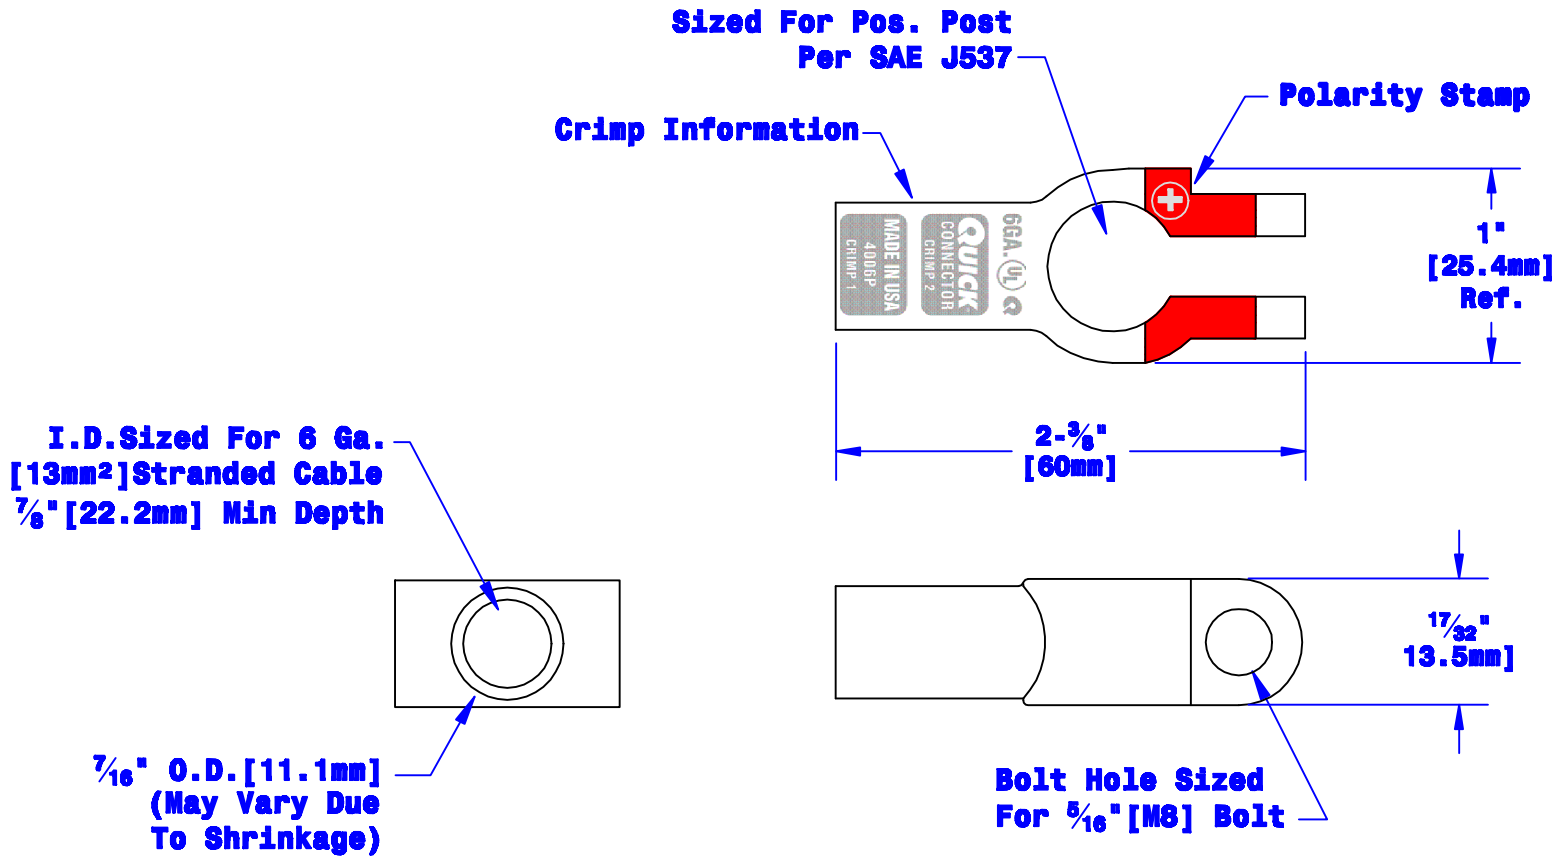

Quick Cable Reserves The Right to Alter Product Types, Their Technical Data, Dimensions, Style And Accessories Without Prior Notification.

Property of QUICKCABLE 3700 Quick Drive Franksville, WI 53126 U.S.A. www.quickcable.com		TITLE Straight Clamp 6 Ga. [13mm²], Pos.
		PART # 4006P
Confidential and Proprietary Information		
Material & Treatment High Conductivity Copper Alloy Tin Plated	Drawing # 4006P-INFO	REV D
		Sheet 1 of 1

Drawn By Paul	Date 03-31-03	Checked By Mike E	Scale None
Tolerances, unless otherwise noted			
Dimensions are reference only			
D	05-03-12	2459	JMH
Rev	Date	ECH#	By
			Description
			Redrawn; printing info updated