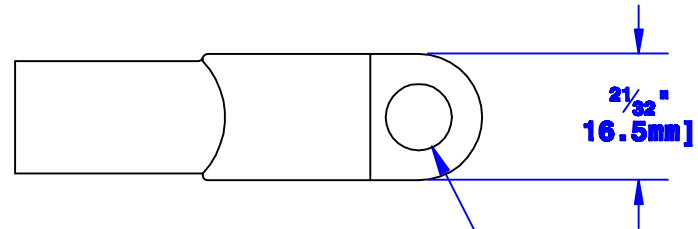

Quick Cable Reserves The Right to Alter Product Types, Their Technical Data, Dimensions, Style And Accessories Without Prior Notification.

Univ. Clamp, Fits  
SAE J537 Pos. or  
Neg. Post

Crimp Information

Polarity Stamp

I.D. Sized For 1 Ga.  
[40mm<sup>2</sup>] Stranded Cable  
7/8" [22.2mm] Min Depth

35/64" O.D. [14mm]  
(May Vary Due  
To Shrinkage)

Bolt Hole Sized  
For 5/16" [M8] Bolt

<b>Property of</b> <b>QUICKCABLE®</b> 3700 Quick Drive Franksville, WI 53126 U.S.A. www.quickcable.com	<b>TITLE</b> <b>Straight Clamp</b> <b>1 Ga. [40mm<sup>2</sup>], Univ.</b>
	<b>PART #</b> <b>4001U</b>

**Confidential and Proprietary Information**

<b>Material &amp; Treatment</b> High Conductivity Copper Alloy Tin Plated	<b>Drawing #</b> <b>4001U-INFO</b>	<b>REV</b> <b>D</b>
Sheet 1 of 1		

					<b>Drawn By</b> <b>Paul</b>	<b>Date</b> <b>03-31-03</b>	<b>Checked By</b> <b>Mike E</b>	<b>Scale</b> <b>None</b>
					Tolerances, unless otherwise noted Dimensions are reference only			
<b>D</b>	<b>05-03-12</b>	<b>2459</b>	<b>JMM</b>	<b>Redrawn; printing info updated</b>				
<b>Rev</b>	<b>Date</b>	<b>ECH#</b>	<b>By</b>	<b>Description</b>				