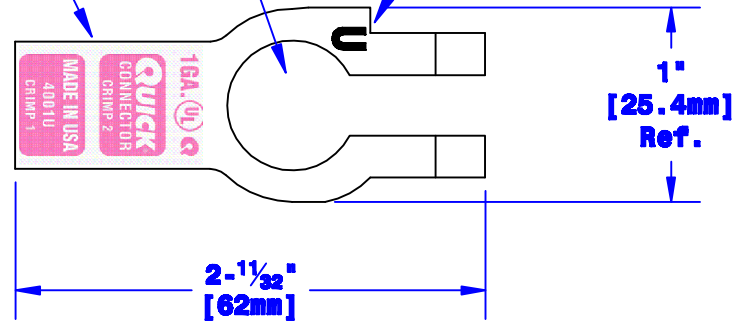

Quick Cable Reserves The Right to Alter Product Types, Their Technical Data, Dimensions, Style And Accessories Without Prior Notification.

Univ. Clamp, Fits  
SAE J537 Pos. or  
Neg. Post

Crimp Information

Polarity Stamp

I.D. Sized For 1 Ga.  
[40mm<sup>2</sup>] Stranded Cable  
7/8" [22.2mm] Min Depth

35/64" O.D. [14mm]  
(May Vary Due  
To Shrinkage)

Bolt Hole Sized  
For 5/16" [M8] Bolt

<b>Property of</b> <b>QUICKCABLE®</b> 3700 Quick Drive Franksville, WI 53126 U.S.A. www.quickcable.com	<b>TITLE</b> <b>Straight Clamp</b> <b>1 Ga. [40mm<sup>2</sup>], Univ.</b>
	<b>PART #</b> <b>4001U</b>

**Confidential and Proprietary Information**

<b>Material &amp; Treatment</b> High Conductivity Copper Alloy Tin Plated	<b>Drawing #</b> <b>4001U-INFO</b>	<b>REV</b> <b>D</b>
Sheet 1 of 1		

					<b>Drawn By</b> <b>Paul</b>	<b>Date</b> <b>03-31-03</b>	<b>Checked By</b> <b>Mike E</b>	<b>Scale</b> <b>None</b>
					Tolerances, unless otherwise noted Dimensions are reference only			
<b>D</b>	<b>05-03-12</b>	<b>2459</b>	<b>JMM</b>	<b>Redrawn; printing info updated</b>				
<b>Rev</b>	<b>Date</b>	<b>ECH#</b>	<b>By</b>	<b>Description</b>				