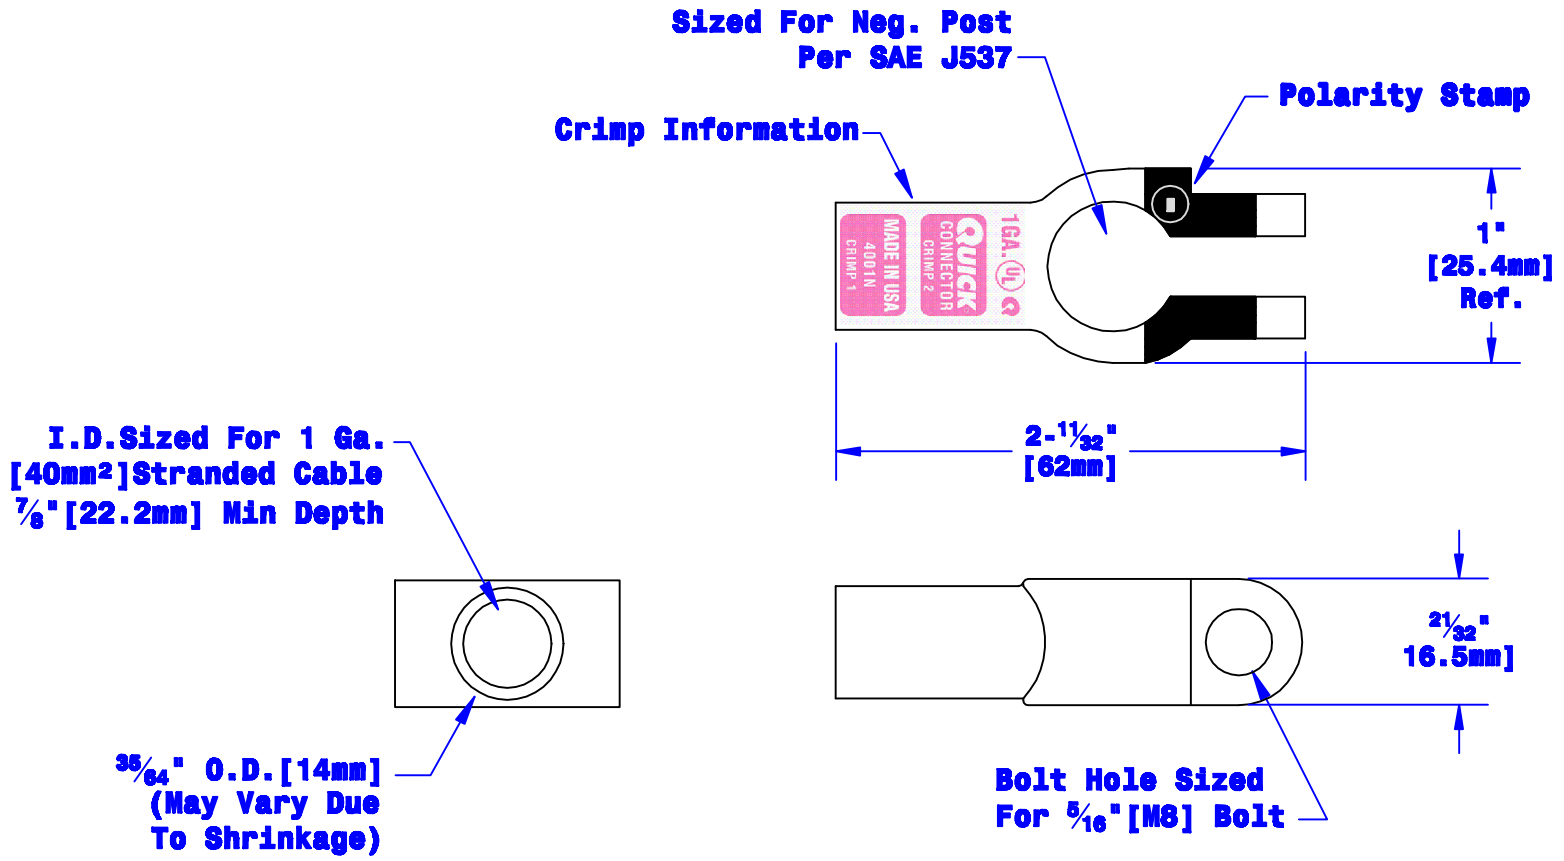

Quick Cable Reserves The Right to Alter Product Types, Their Technical Data, Dimensions, Style And Accessories Without Prior Notification.

Property of QUICKCABLE 3700 Quick Drive Franksville, WI 53126 U.S.A. www.quickcable.com		TITLE Straight Clamp 1 Ga. [40mm²], Neg.
		PART # 4001N
Confidential and Proprietary Information		
Material & Treatment High Conductivity Copper Alloy Tin Plated	Drawing # 4001N-INFO	REV D
		Sheet 1 of 1

Drawn By Paul	Date 03-31-03	Checked By Mike E	Scale None
Tolerances, unless otherwise noted			
Dimensions are reference only			
D	05-03-12	2459	JMH
Rev	Date	ECH#	By
			Description
			Redrawn; printing info updated