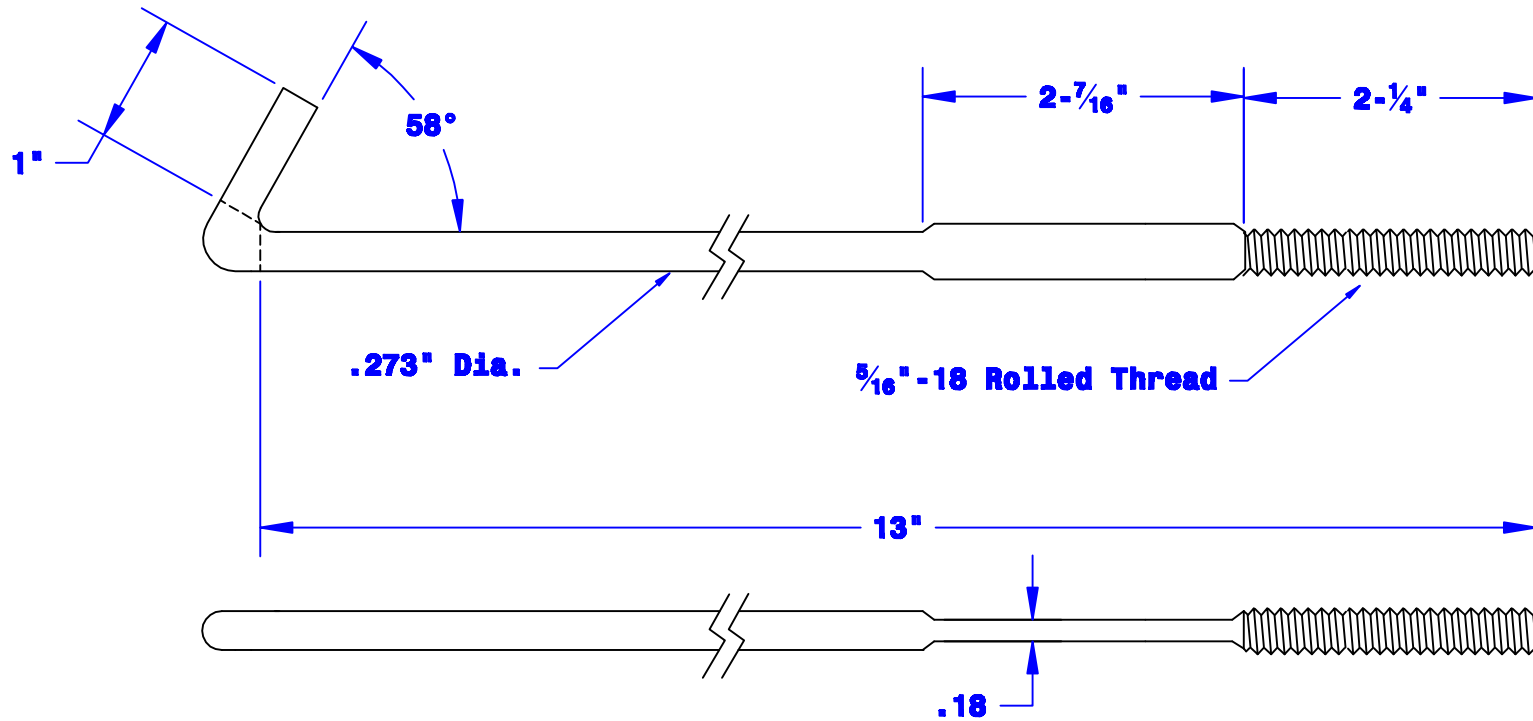

Quick Cable Reserves The Right to Alter Product Types, Their Technical Data, Dimensions, Style And Accessories without Prior Notification.

Property of QUICKCABLE® 3700 Quick Drive Franksville, WI 53126 U.S.A. www.quickcable.com		TITLE 5/16" -18 X 12-7/8" 60° J Hook	
		PART # 302125	
Confidential and Proprietary Information			
Material & Treatment C-1018 Steel Yellow Zinc		Drawing # 302125-Info	REV Sheet 1 of 1

Rev	Date	ECH#	By	Description	Drawn By Jim H	Date 05-31-12	Checked By Mike E	Scale None
					Tolerances, unless otherwise noted Dimensions are reference only			